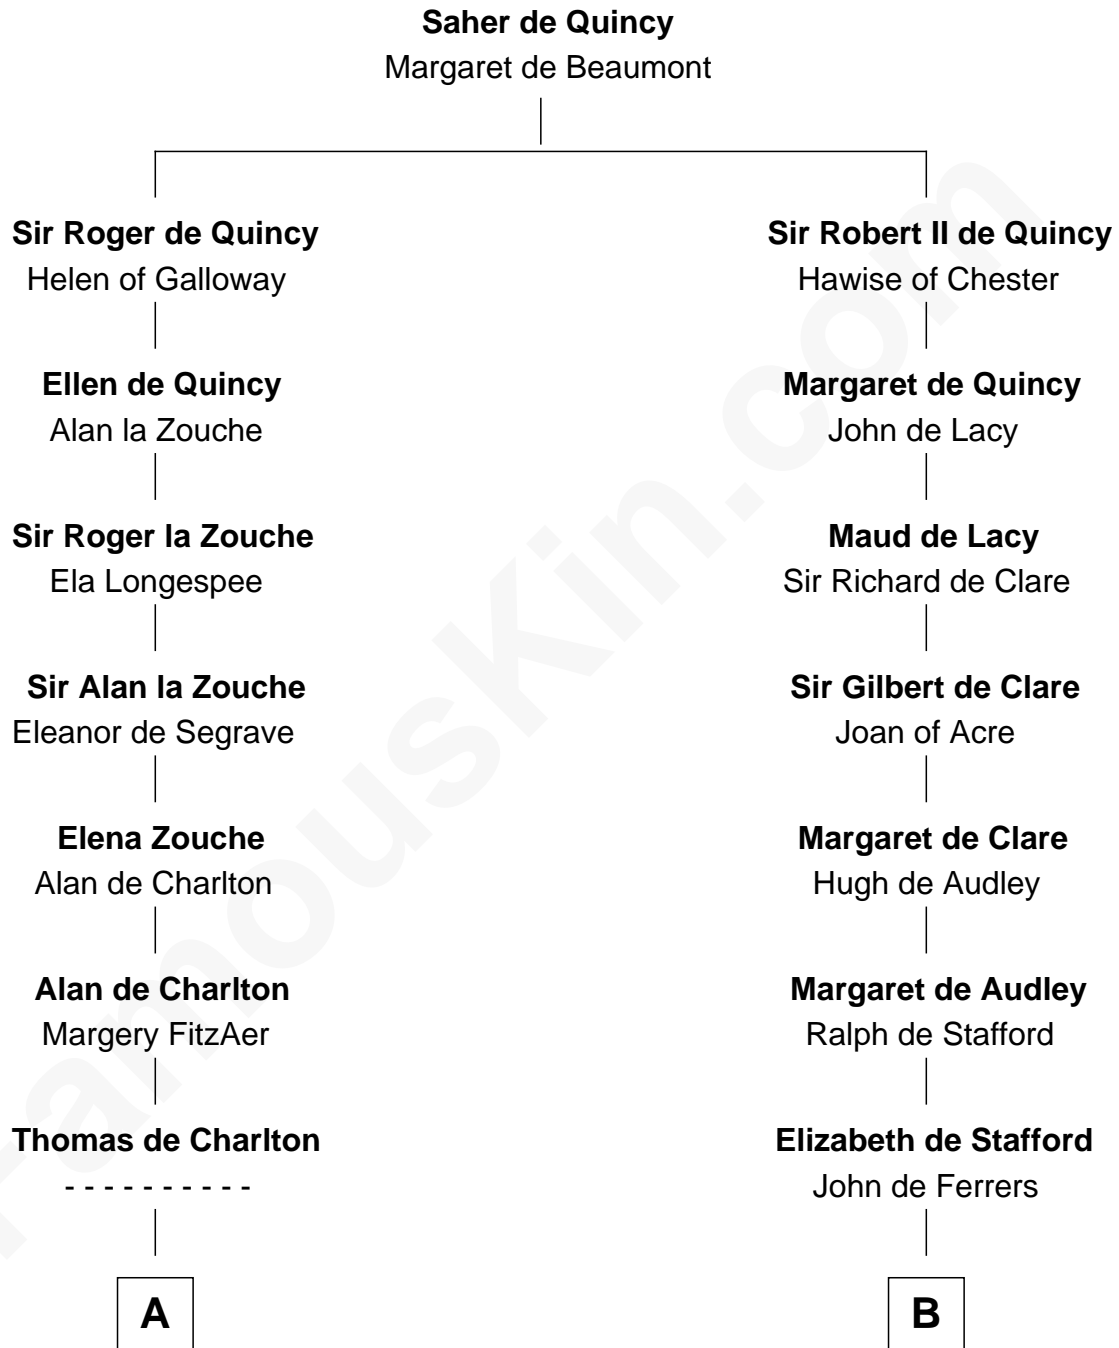

FamousKin.com

Relationship Chart of

Jay Gould

American Railroad "Robber Baron"

17th cousin 4 times removed of

Jonathan Swift

Author of Gulliver's Travels

C

—
Eleazer Osborn
Hannah Bulkeley

—
Eleazer Osborn
Sarah Burr

—
Anna Osborn
Abraham Gould

—
John Burr Gould
Mary More

—
Jay Gould
"Robber Baron"

FamousKin.com