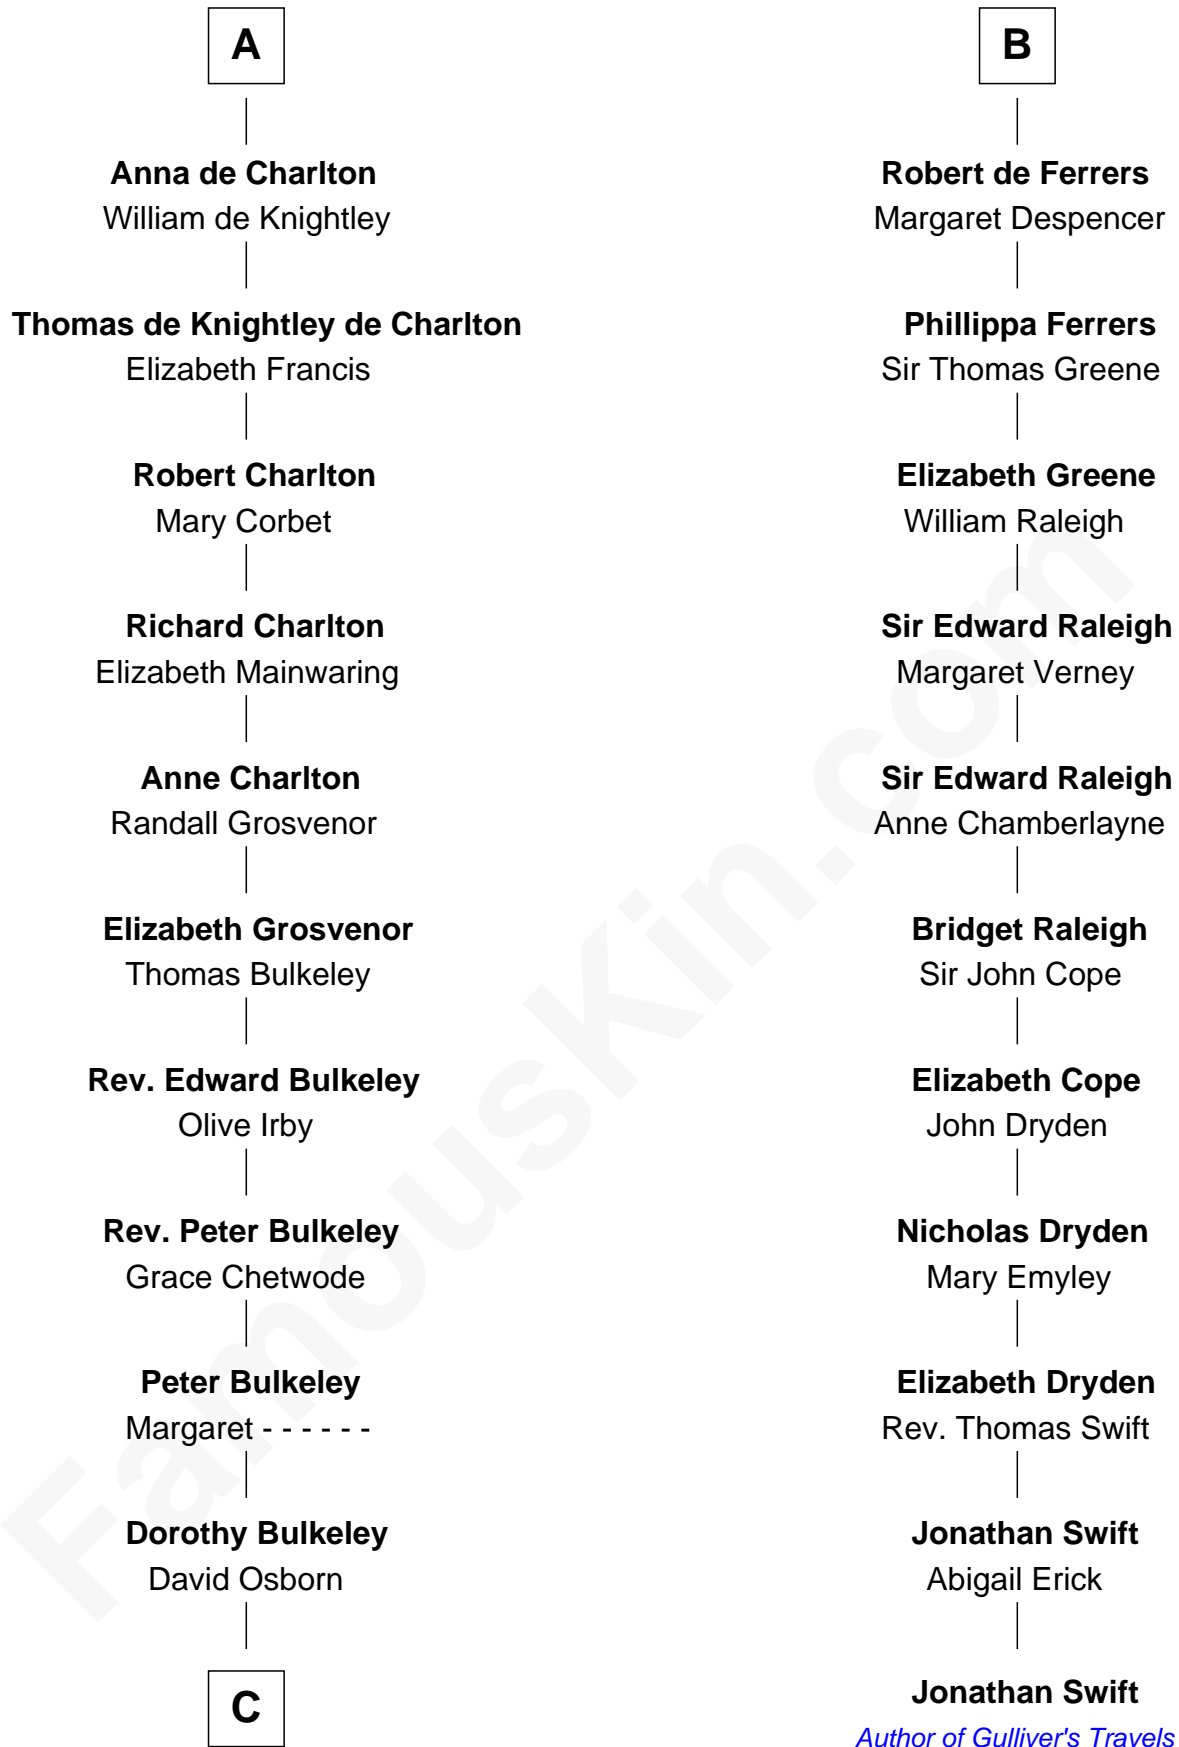

FamousKin.com

Relationship Chart of

Jay Gould

American Railroad "Robber Baron"

17th cousin 4 times removed of

Jonathan Swift

Author of Gulliver's Travels

C

—
Eleazer Osborn
Hannah Bulkeley

—
Eleazer Osborn
Sarah Burr

—
Anna Osborn
Abraham Gould

—
John Burr Gould
Mary More

—
Jay Gould
"Robber Baron"

FamousKin.com