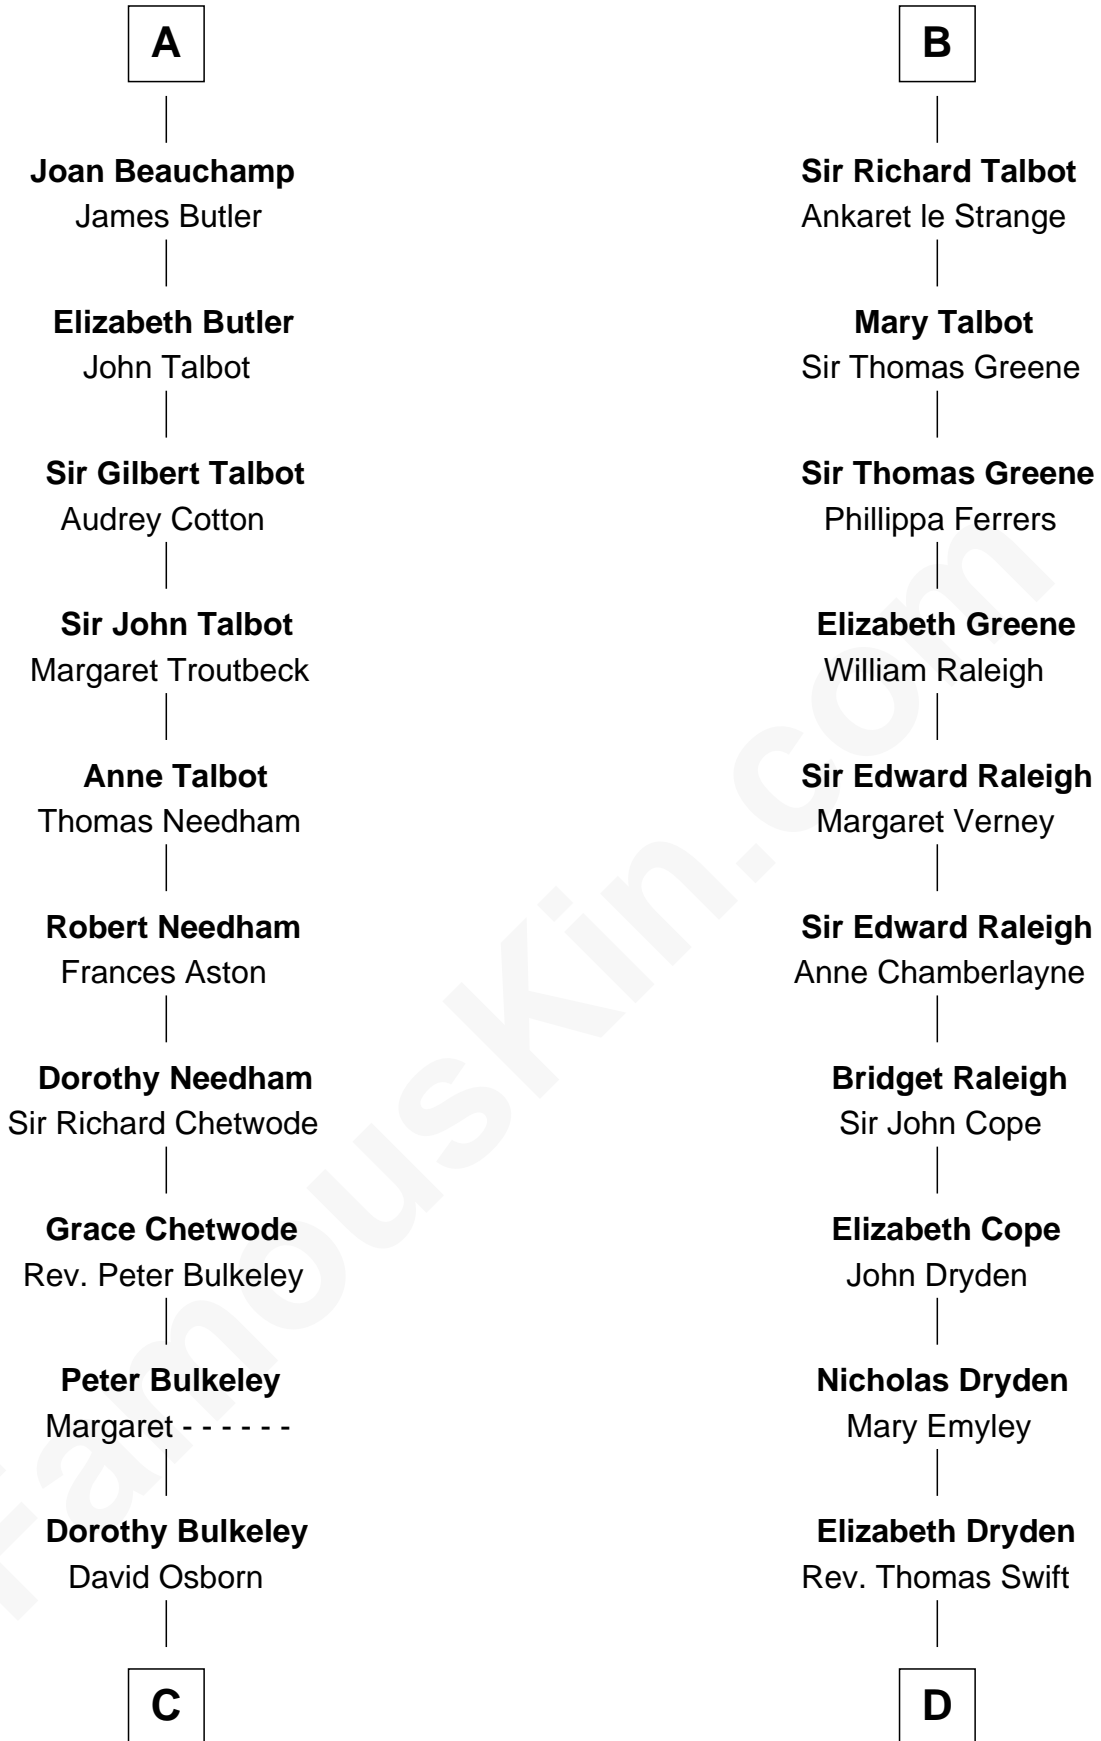

FamousKin.com

Relationship Chart of

Jay Gould

American Railroad "Robber Baron"

18th cousin 3 times removed of

Jonathan Swift

Author of Gulliver's Travels

Geoffrey de Mandeville

Rohese de Vere

C

Eleazer Osborn
Hannah Bulkeley

Eleazer Osborn
Sarah Burr

Anna Osborn
Abraham Gould

John Burr Gould
Mary More

Jay Gould
"Robber Baron"

D