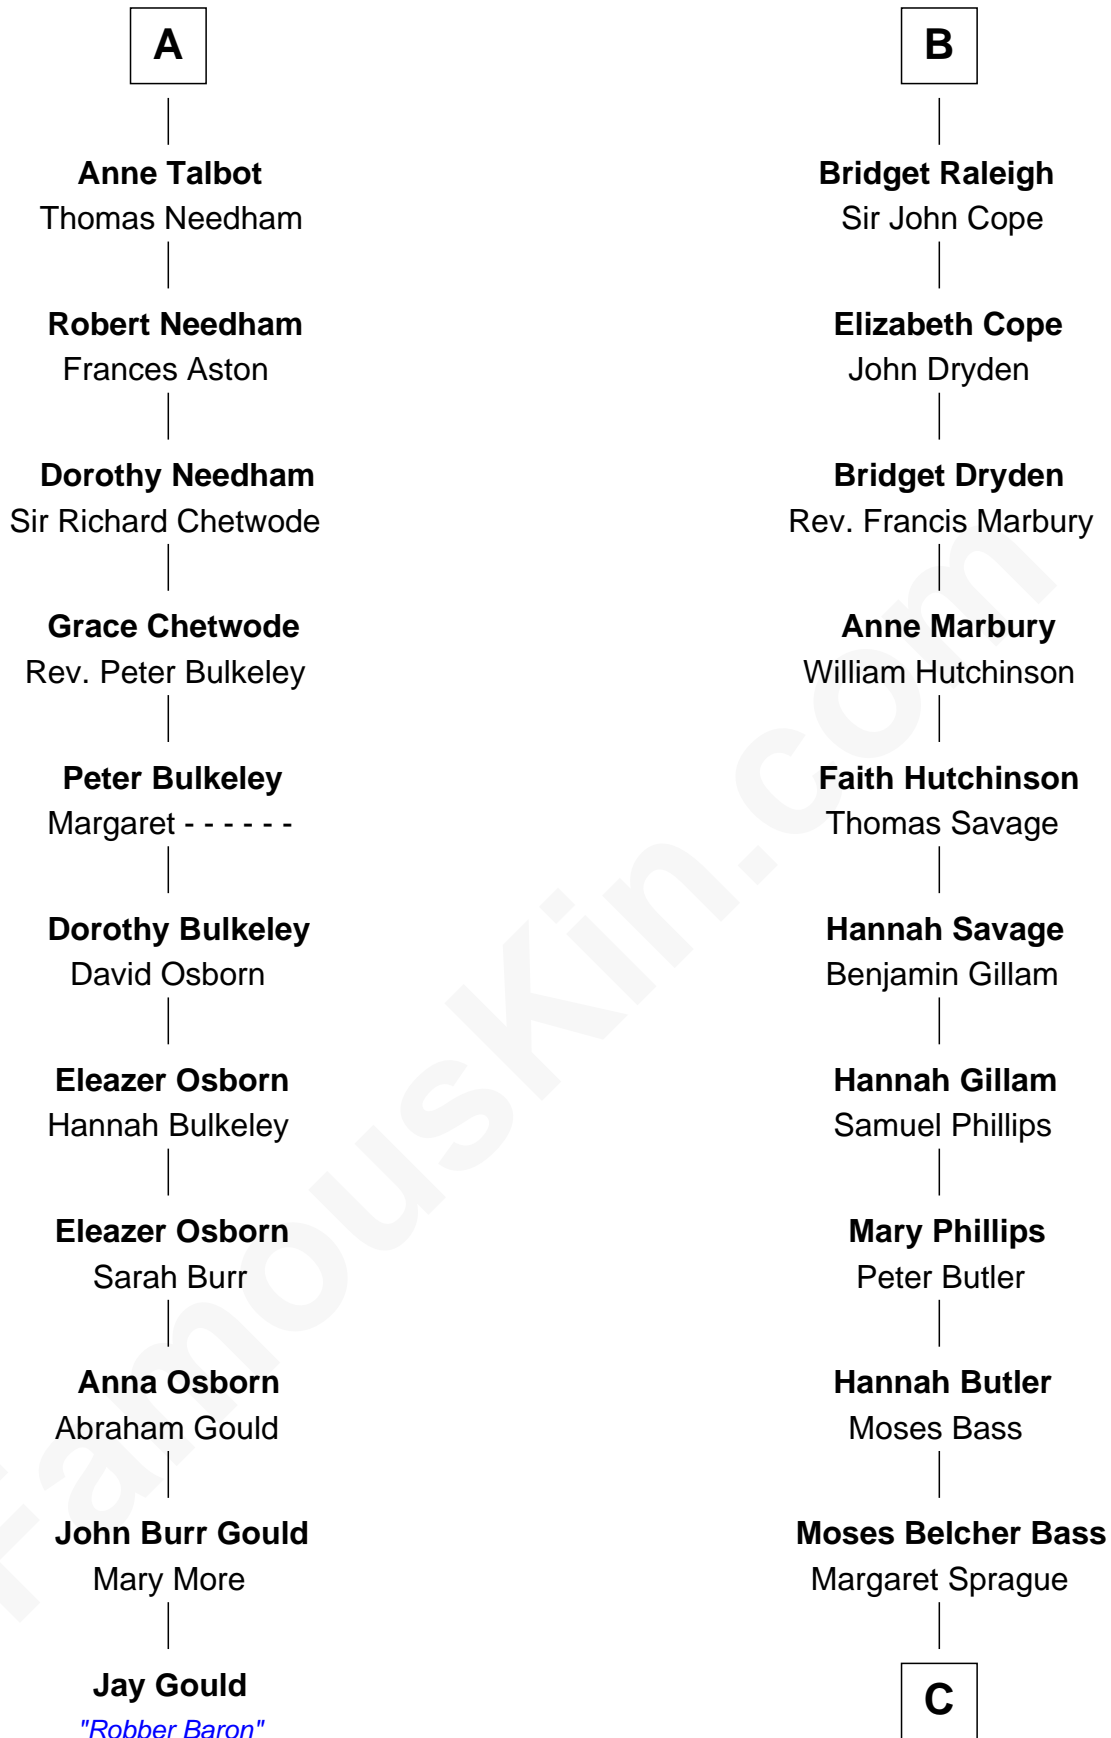

FamousKin.com

Relationship Chart of

Jay Gould

American Railroad "Robber Baron"

17th cousin 4 times removed of

Erskine Childers

4th President of Ireland

Edmund Fitzalan

Alice de Warenne

C

Mary Butler Bass

Elisha Smith

Cordelia Miller Smith

William Robert Pearmain

Margaret Cushing Pearmain

Dr. Hamilton Osgood