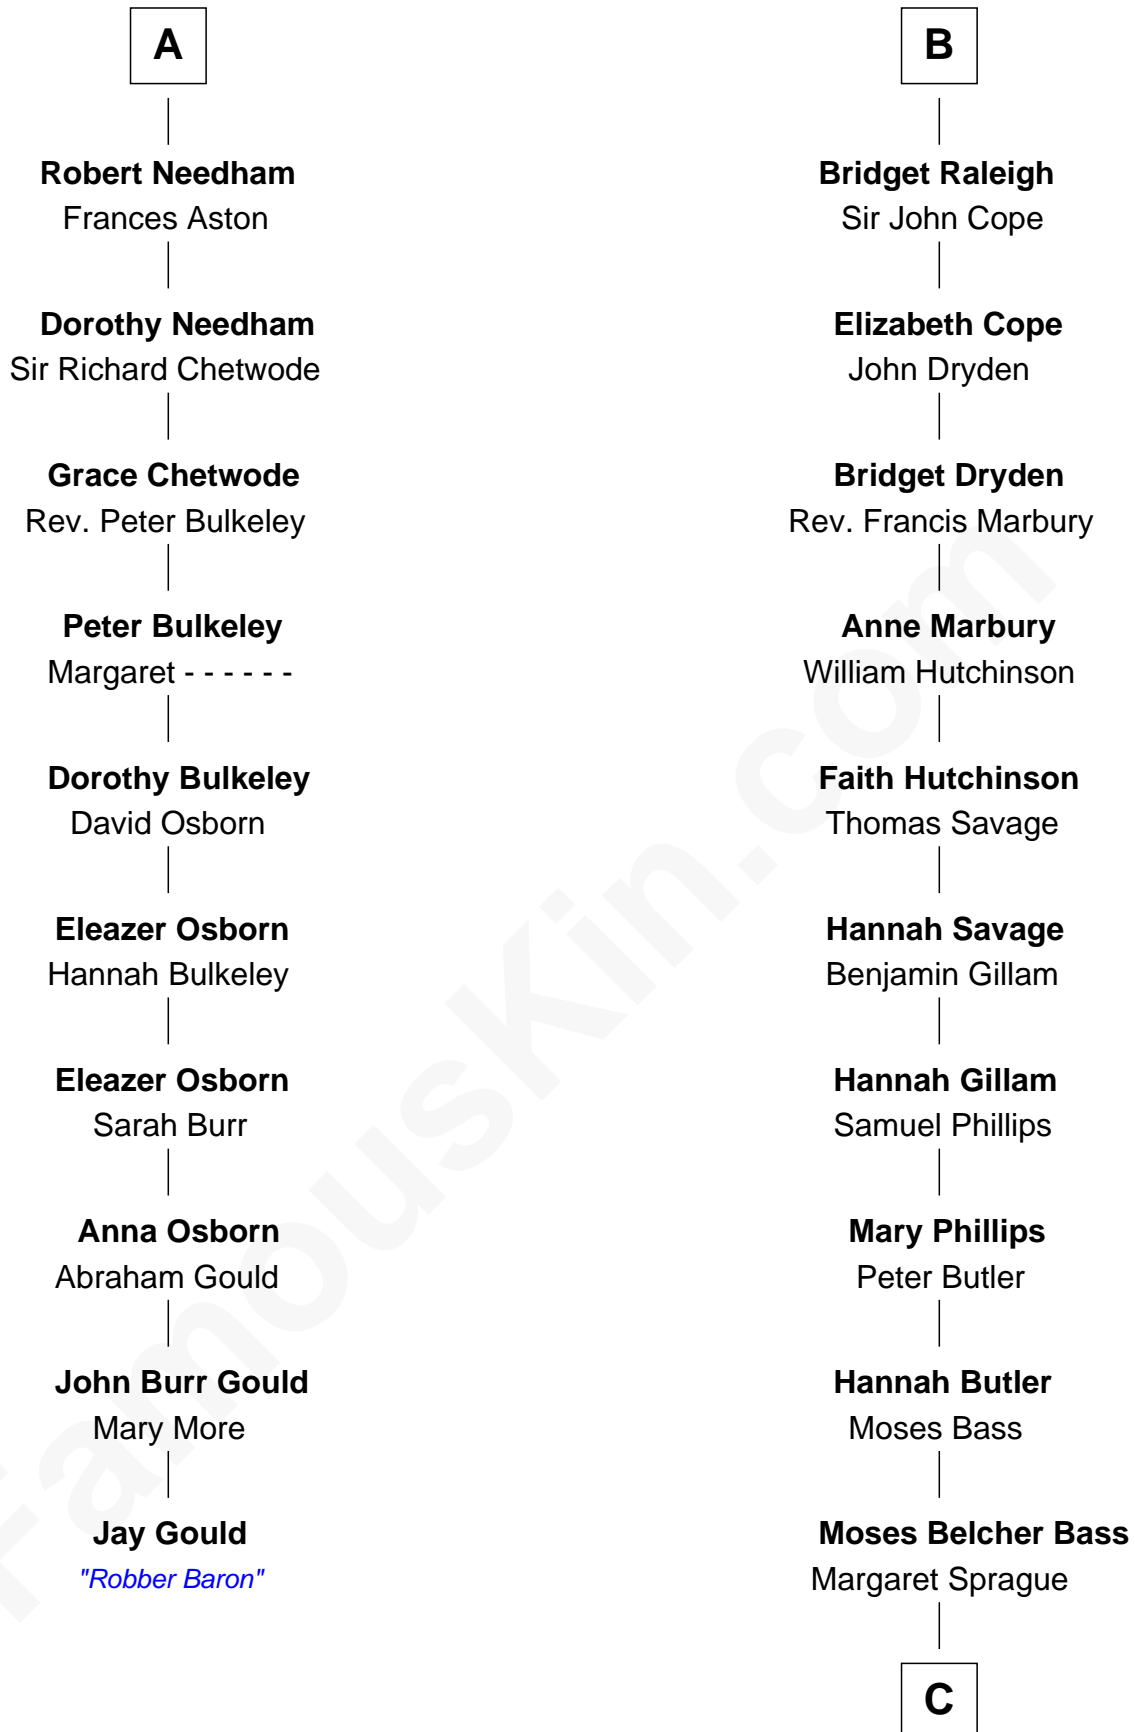

FamousKin.com

Relationship Chart of

Jay Gould

American Railroad "Robber Baron"

16th cousin 5 times removed of

Erskine Childers

4th President of Ireland

Sir James le Boteler

Pernel le Boteler

Sir Gilbert Talbot

Sir Richard Talbot

Ankaret le Strange

Mary Talbot

Sir Thomas Greene

Sir Thomas Greene

Phillippa Ferrers

Elizabeth Greene

William Raleigh

Sir Edward Raleigh

Margaret Verney

Sir Edward Raleigh

Anne Chamberlayne

B

C

Mary Butler Bass

Elisha Smith

Cordelia Miller Smith

William Robert Pearmain

Margaret Cushing Pearmain

Dr. Hamilton Osgood

Mary Alden Osgood

Erskine Childers