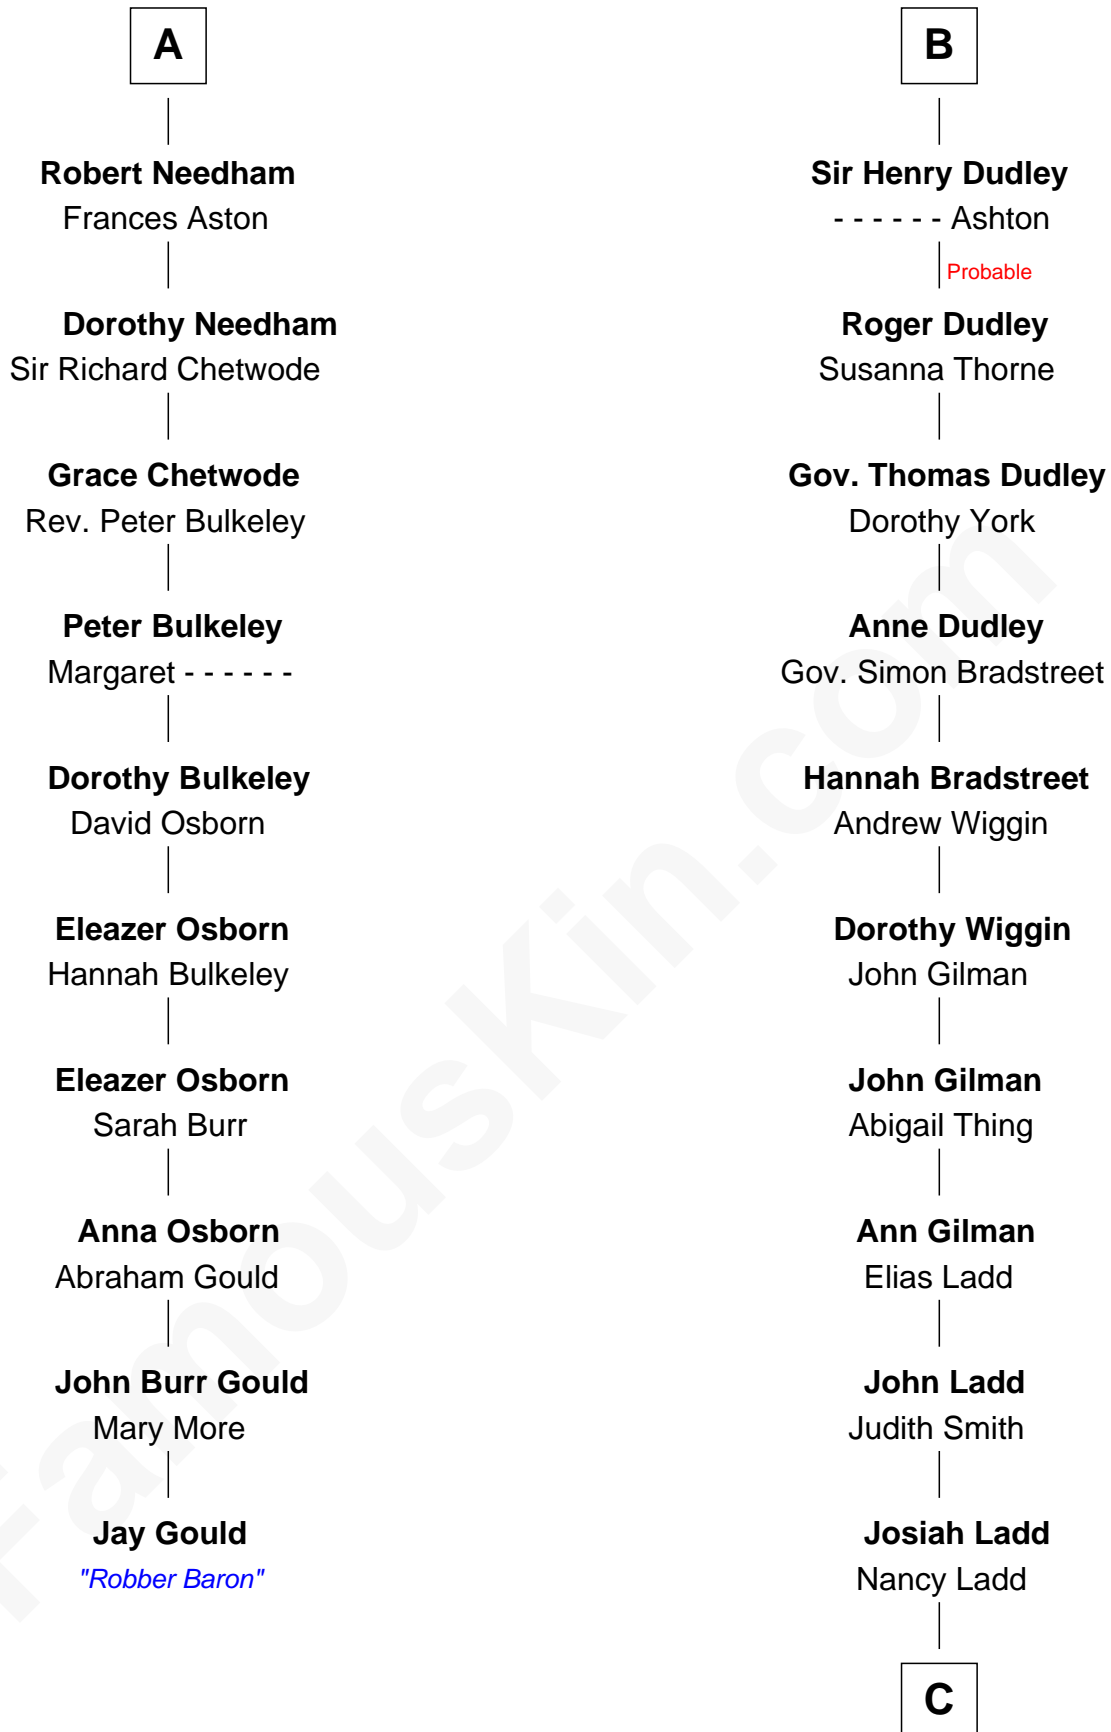

FamousKin.com

Relationship Chart of

Jay Gould

American Railroad "Robber Baron"

16th cousin 4 times removed of

Alan Ladd

Movie Actor

C

Alvaro Ladd
Nancy Shotwell

Oscar F. Ladd
Julia Henrietta Meigs

Alan Harwood Ladd
Selina Raleigh

Alan Ladd
Movie Actor

FamousKin.com