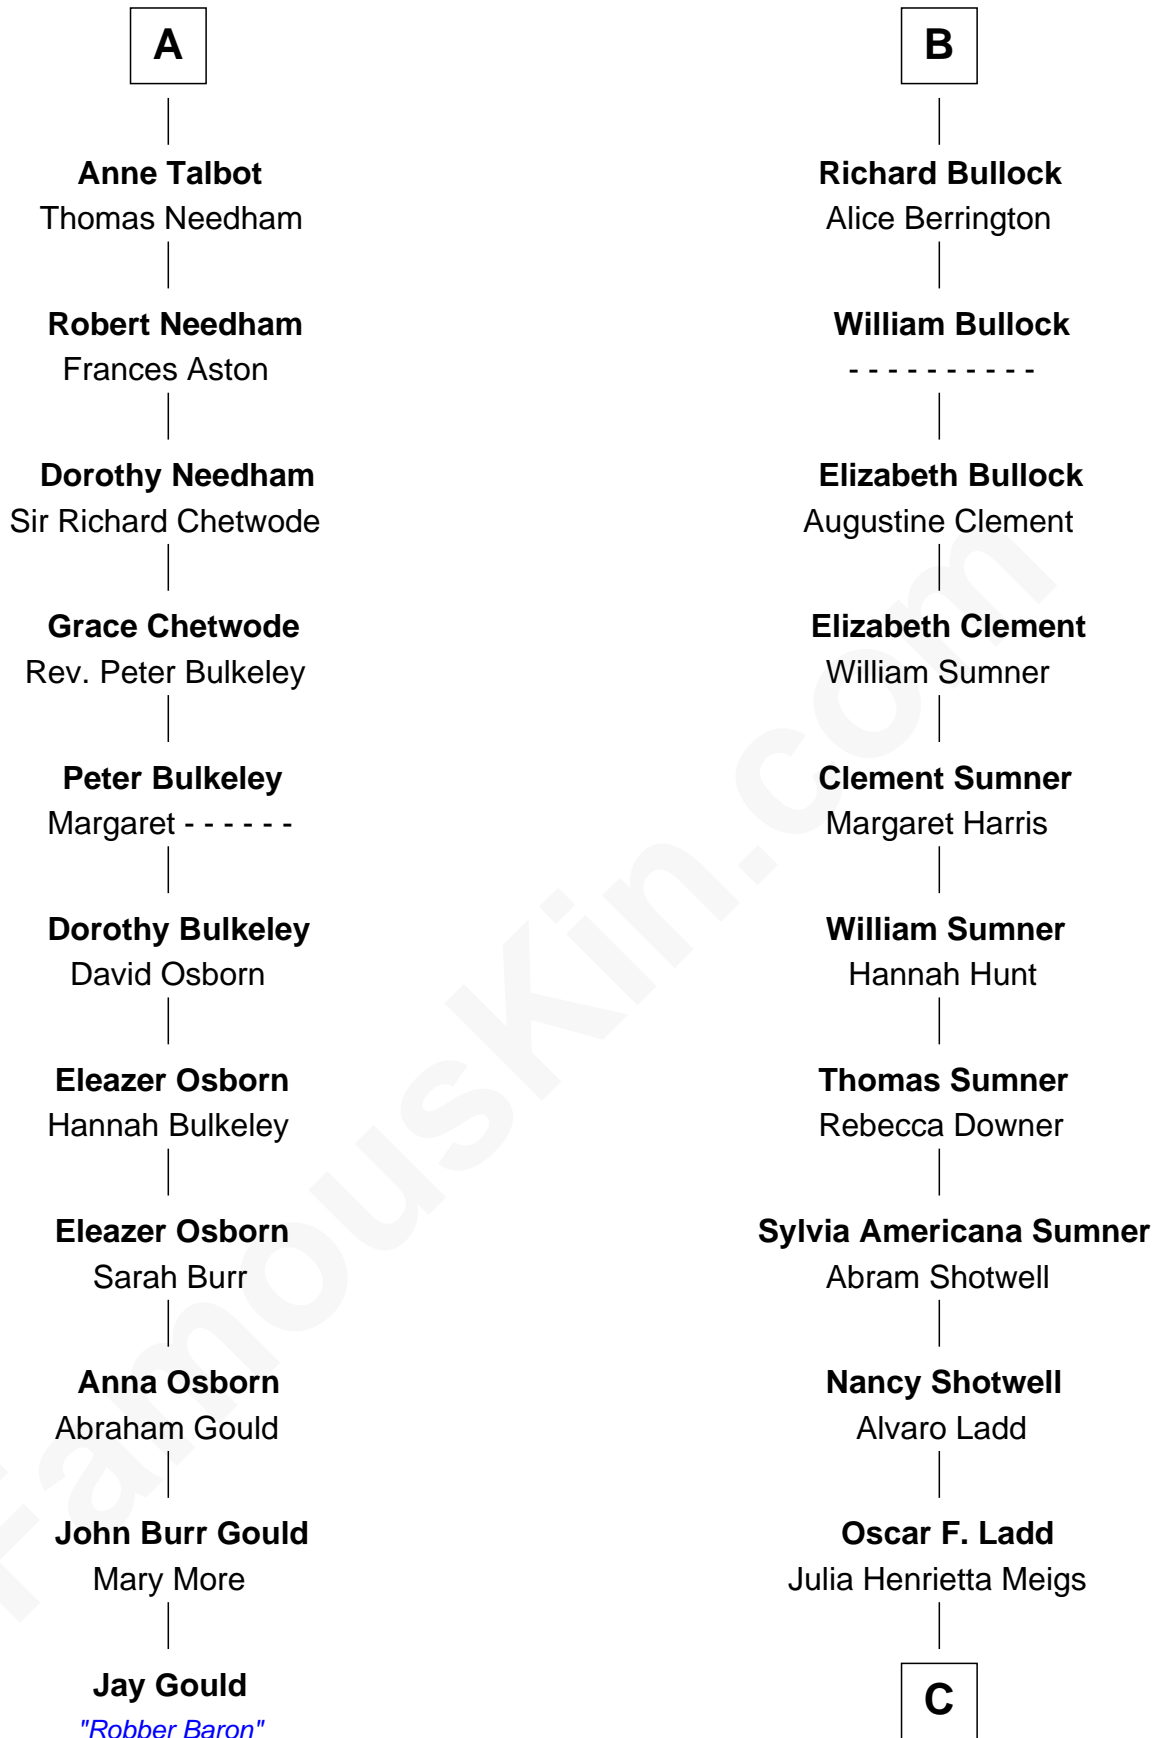

FamousKin.com

Relationship Chart of

Jay Gould

American Railroad "Robber Baron"

17th cousin 1 time removed of

Alan Ladd
Movie Actor

Bartholomew de Badlesmere
Margaret de Clare

Margery de Badlesmere

Aubrey de Vere

Alice FitzWalter

Sir Richard de Vere

Alice Sergeaux

Sir John de Vere

Elizabeth Howard

Joan de Vere

Sir William Norreys

Margaret Norreys

Gilbert Bullock

Thomas Bullock

Alice Kingsmill

B

C

Alan Harwood Ladd

Selina Raleigh