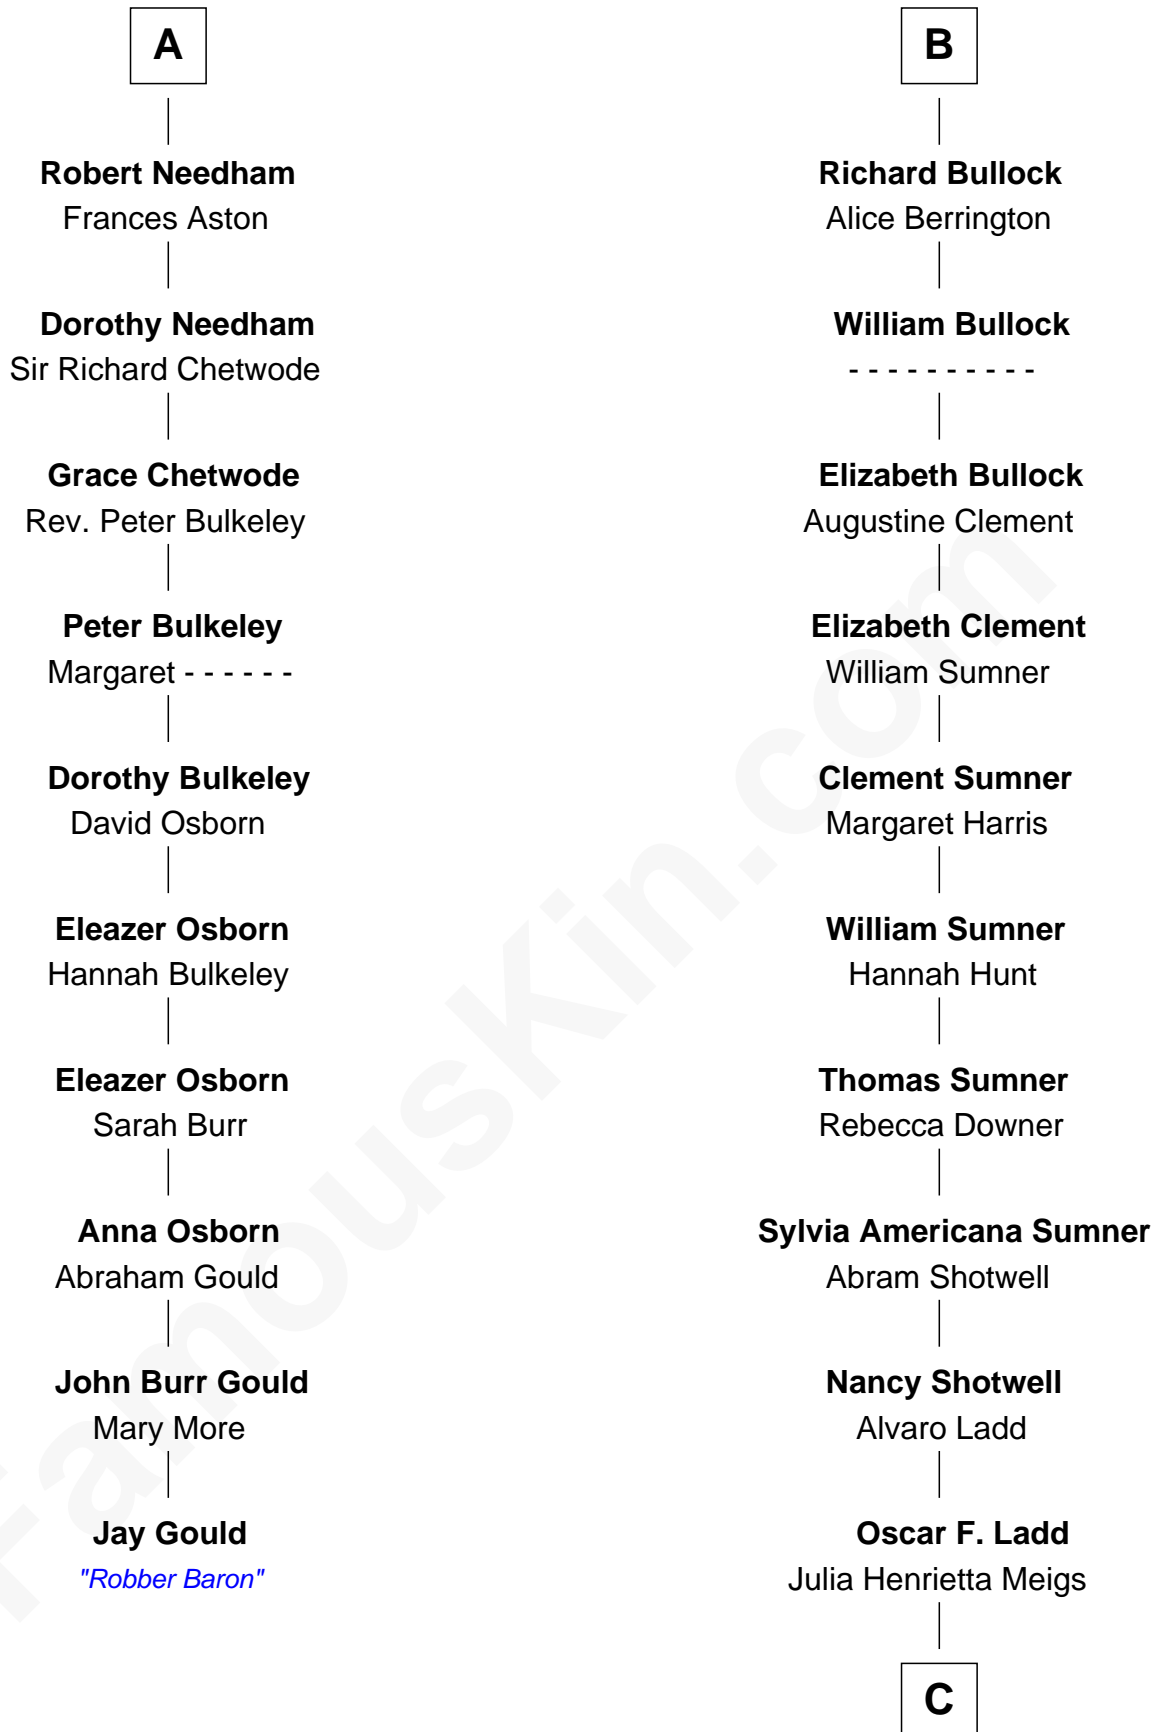

FamousKin.com

Relationship Chart of

Jay Gould

American Railroad "Robber Baron"

16th cousin 2 times removed of

Alan Ladd
Movie Actor

C

Alan Harwood Ladd

Selina Raleigh

Alan Ladd

Movie Actor

FamousKin.com