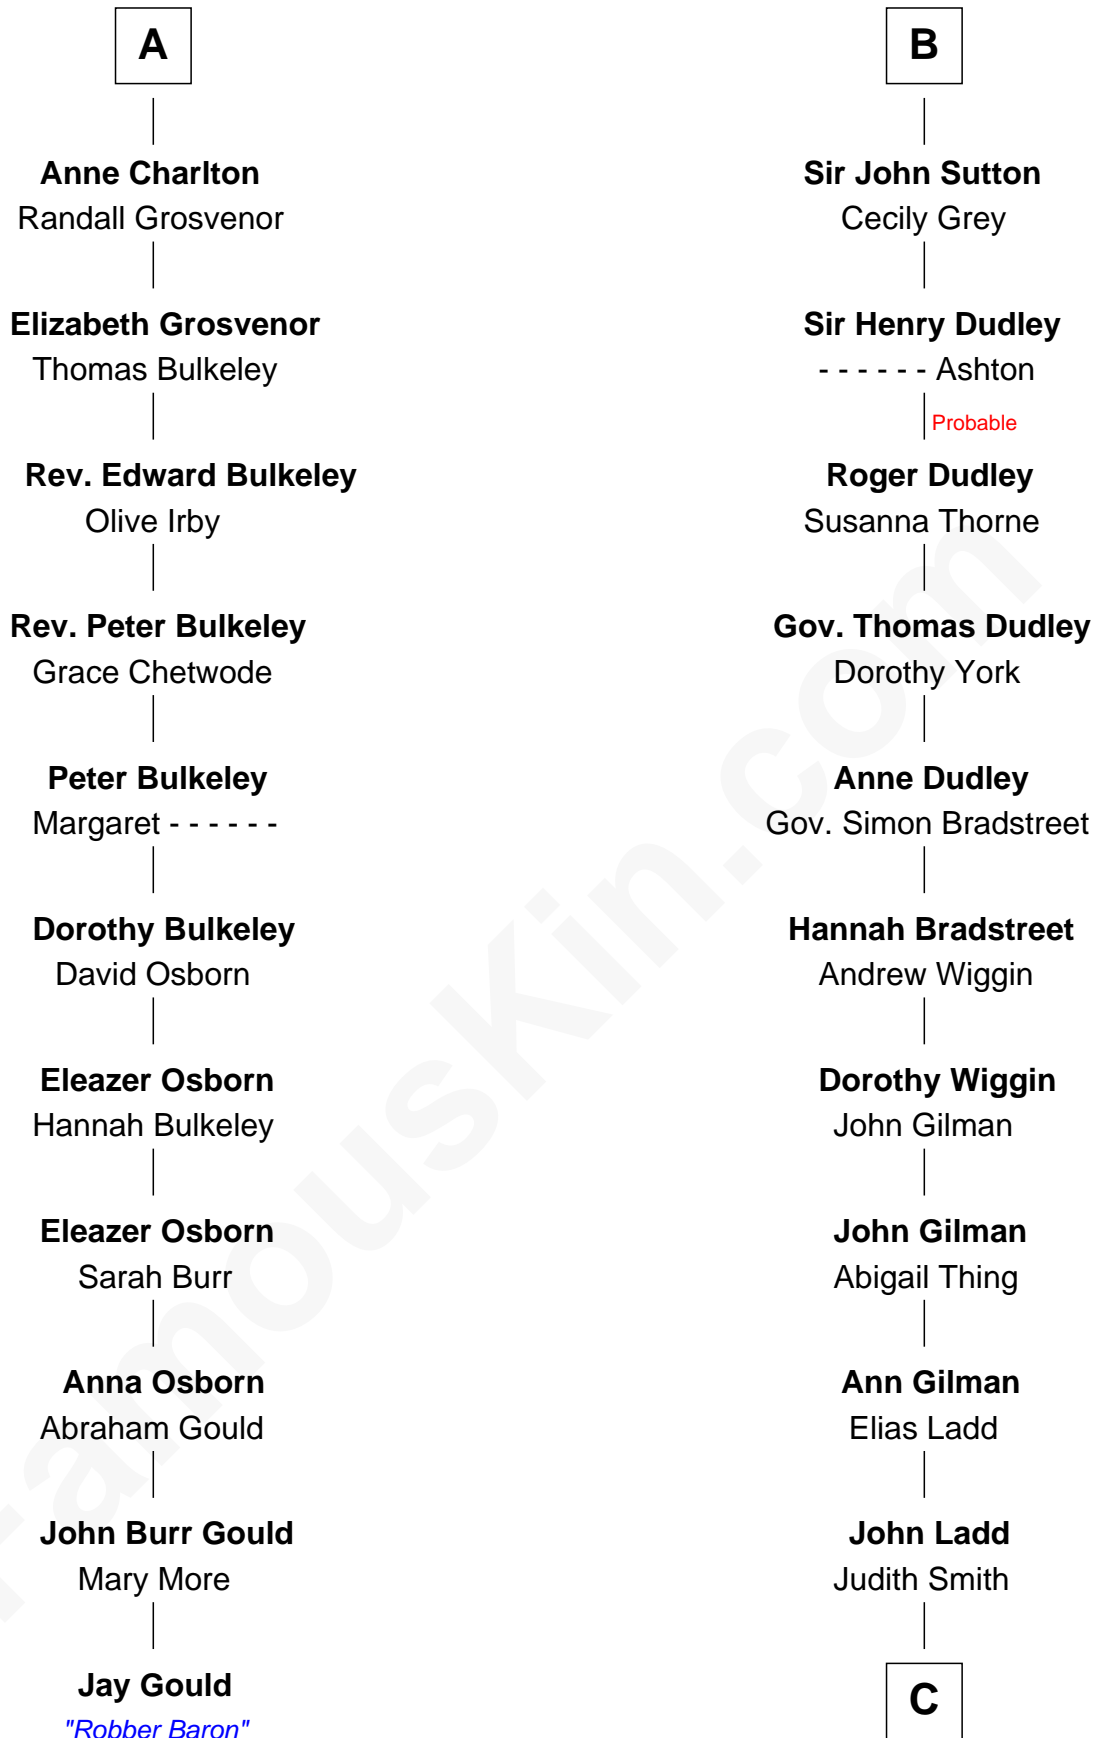

FamousKin.com

Relationship Chart of

Jay Gould

American Railroad "Robber Baron"

17th cousin 4 times removed of

Alan Ladd
Movie Actor

Sir Alan la Zouche
Eleanor de Segrave

C

—
Josiah Ladd

Nancy Ladd

—
Alvaro Ladd

Nancy Shotwell

—
Oscar F. Ladd

Julia Henrietta Meigs

—
Alan Harwood Ladd

Selina Raleigh