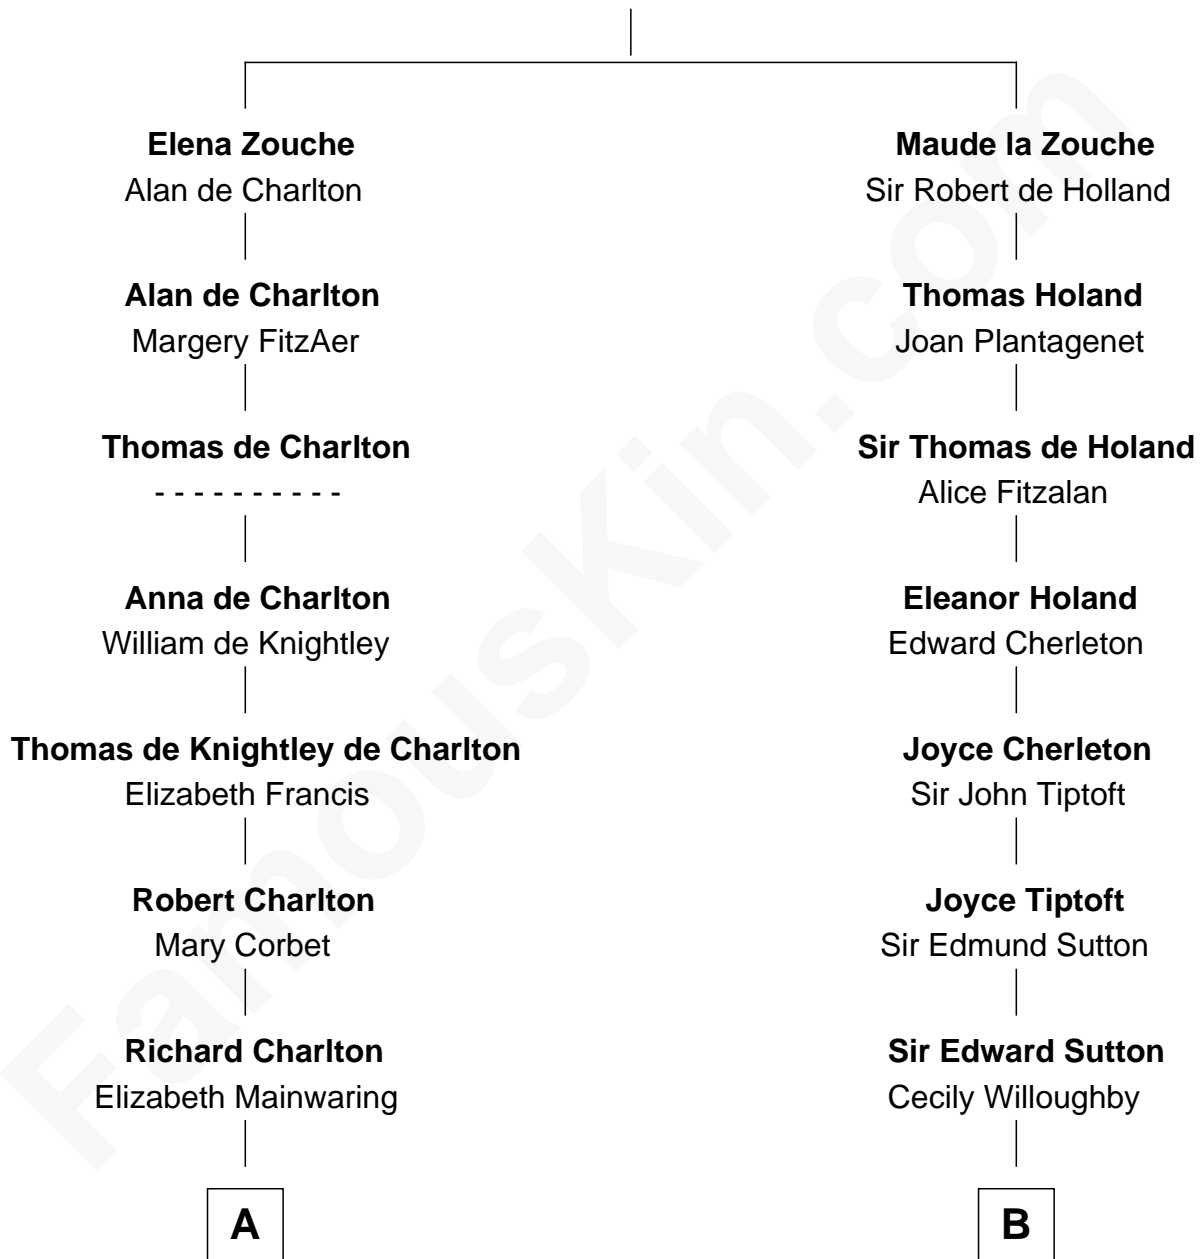

FamousKin.com

Relationship Chart of

Jay Gould

American Railroad "Robber Baron"

17th cousin 4 times removed of

Alan Ladd
Movie Actor

Sir Alan la Zouche
Eleanor de Segrave

C

—
Josiah Ladd

Nancy Ladd

—
Alvaro Ladd

Nancy Shotwell

—
Oscar F. Ladd

Julia Henrietta Meigs

—
Alan Harwood Ladd

Selina Raleigh