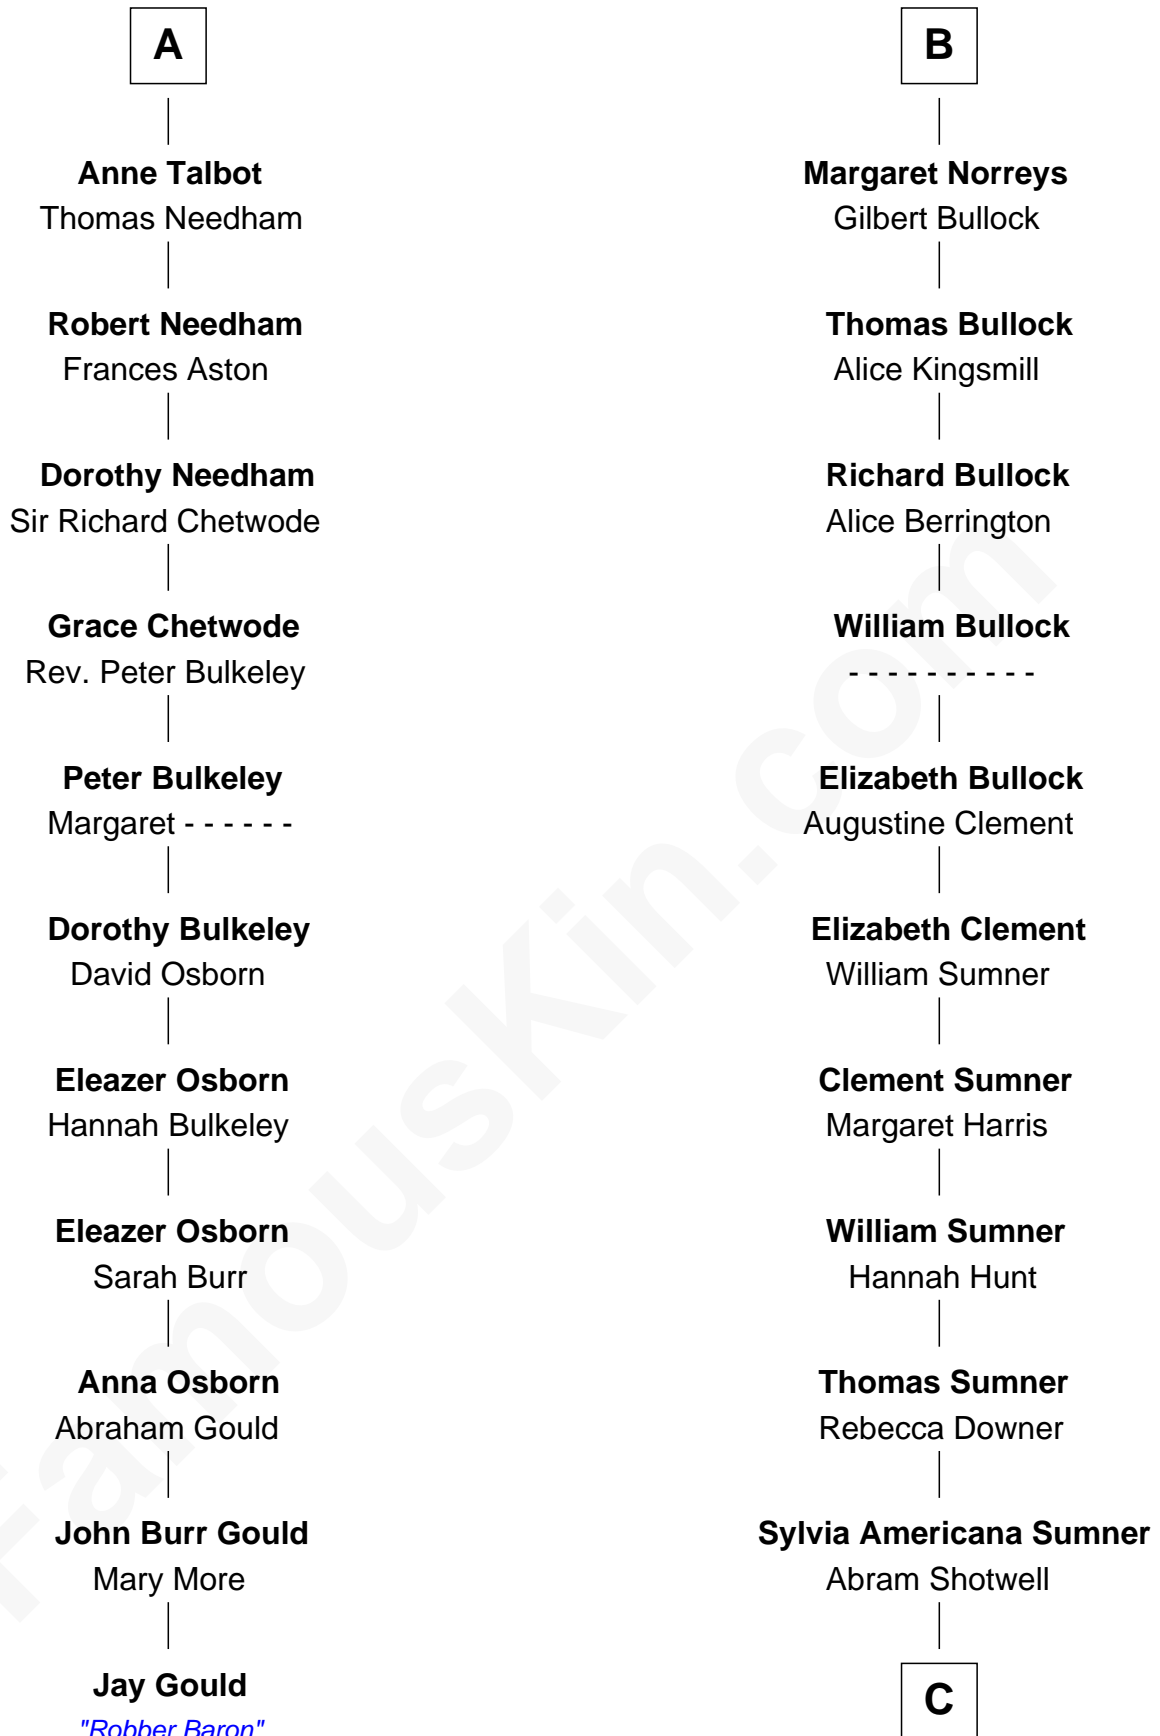

## Relationship Chart of

### Jay Gould

American Railroad "Robber Baron"

17th cousin 3 times removed of

**Alan Ladd**

Movie Actor

**Sir Richard de Burgh**

Margaret - - - - -

**C**

**Nancy Shotwell**

Alvaro Ladd

**Oscar F. Ladd**

Julia Henrietta Meigs

**Alan Harwood Ladd**

Selina Raleigh

**Alan Ladd**

*Movie Actor*