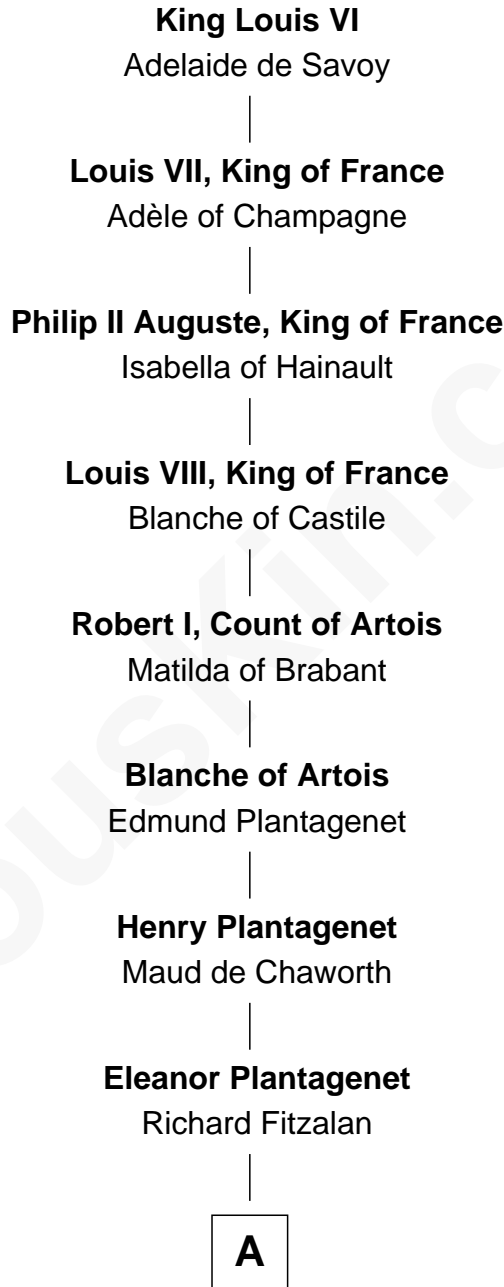

# FamousKin.com

## Relationship Chart of

### Jay Gould

*American Railroad "Robber Baron"*

22nd Great-grandson of

**King Louis VI**  
*King of France*

**A**

**Sir Richard Fitzalan**

Elizabeth de Bohun

**Joan Fitzalan**