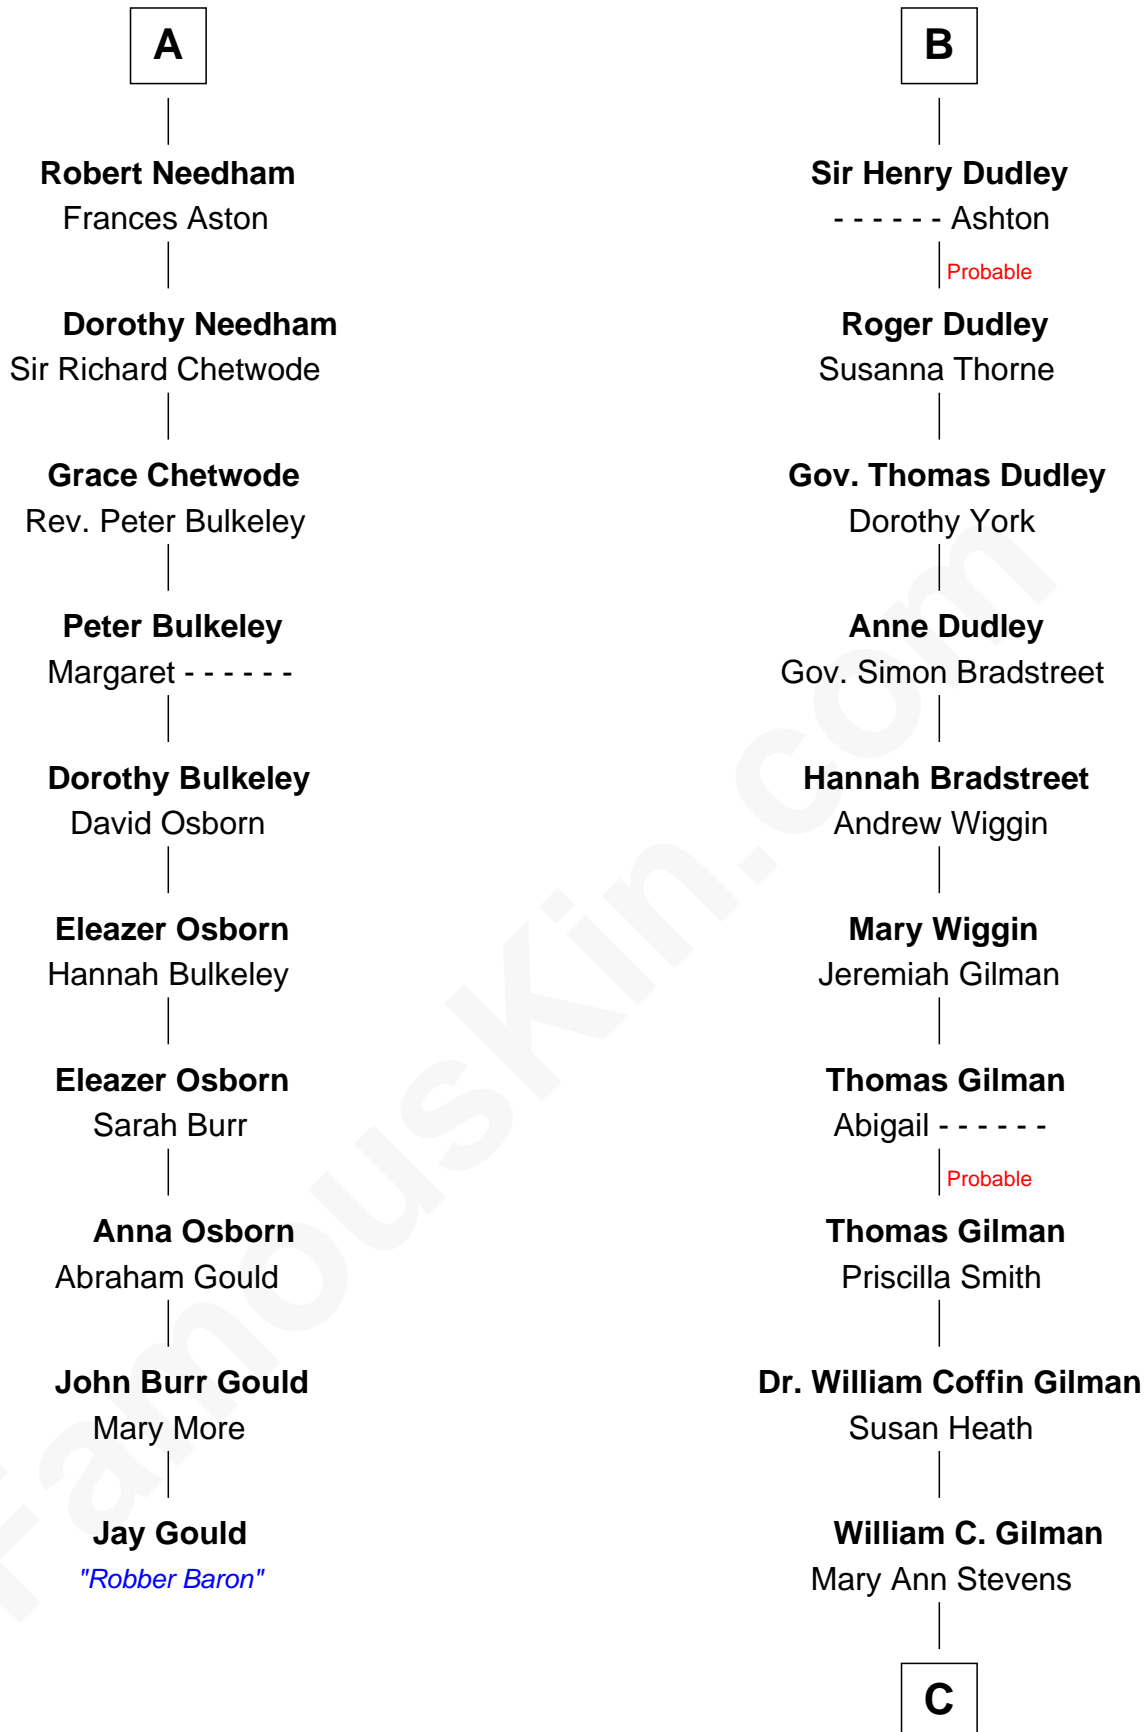

FamousKin.com

Relationship Chart of

Jay Gould

American Railroad "Robber Baron"

16th cousin 4 times removed of

George Hamilton
TV and Movie Actor

Sir William de Ros
Margery de Badlesmere

C

George C. Gilman
Elizabeth Melissa Lane

Lillian C. Gilman
Harry Fuller Hamilton

George William Hamilton
Anne Lucille Stevens

George Hamilton
TV and Movie Actor

FamousKin.com