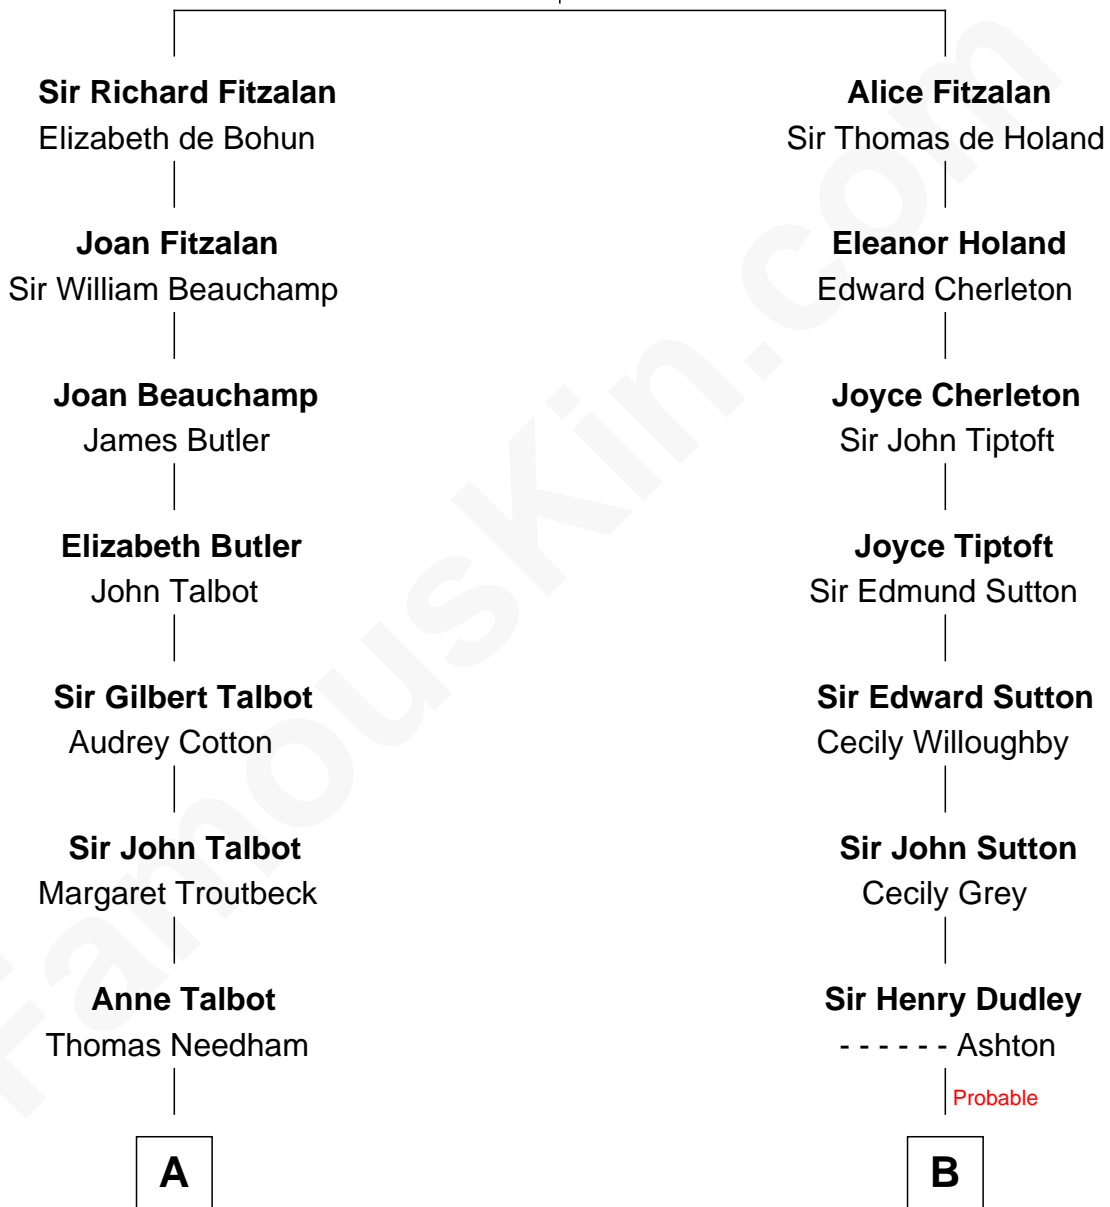

FamousKin.com

Relationship Chart of

Jay Gould

American Railroad "Robber Baron"

16th cousin 3 times removed of

George Hamilton
TV and Movie Actor

Richard Fitzalan
Eleanor Plantagenet

C

Lillian C. Gilman
Harry Fuller Hamilton

George William Hamilton
Anne Lucille Stevens

George Hamilton
TV and Movie Actor

FamousKin.com