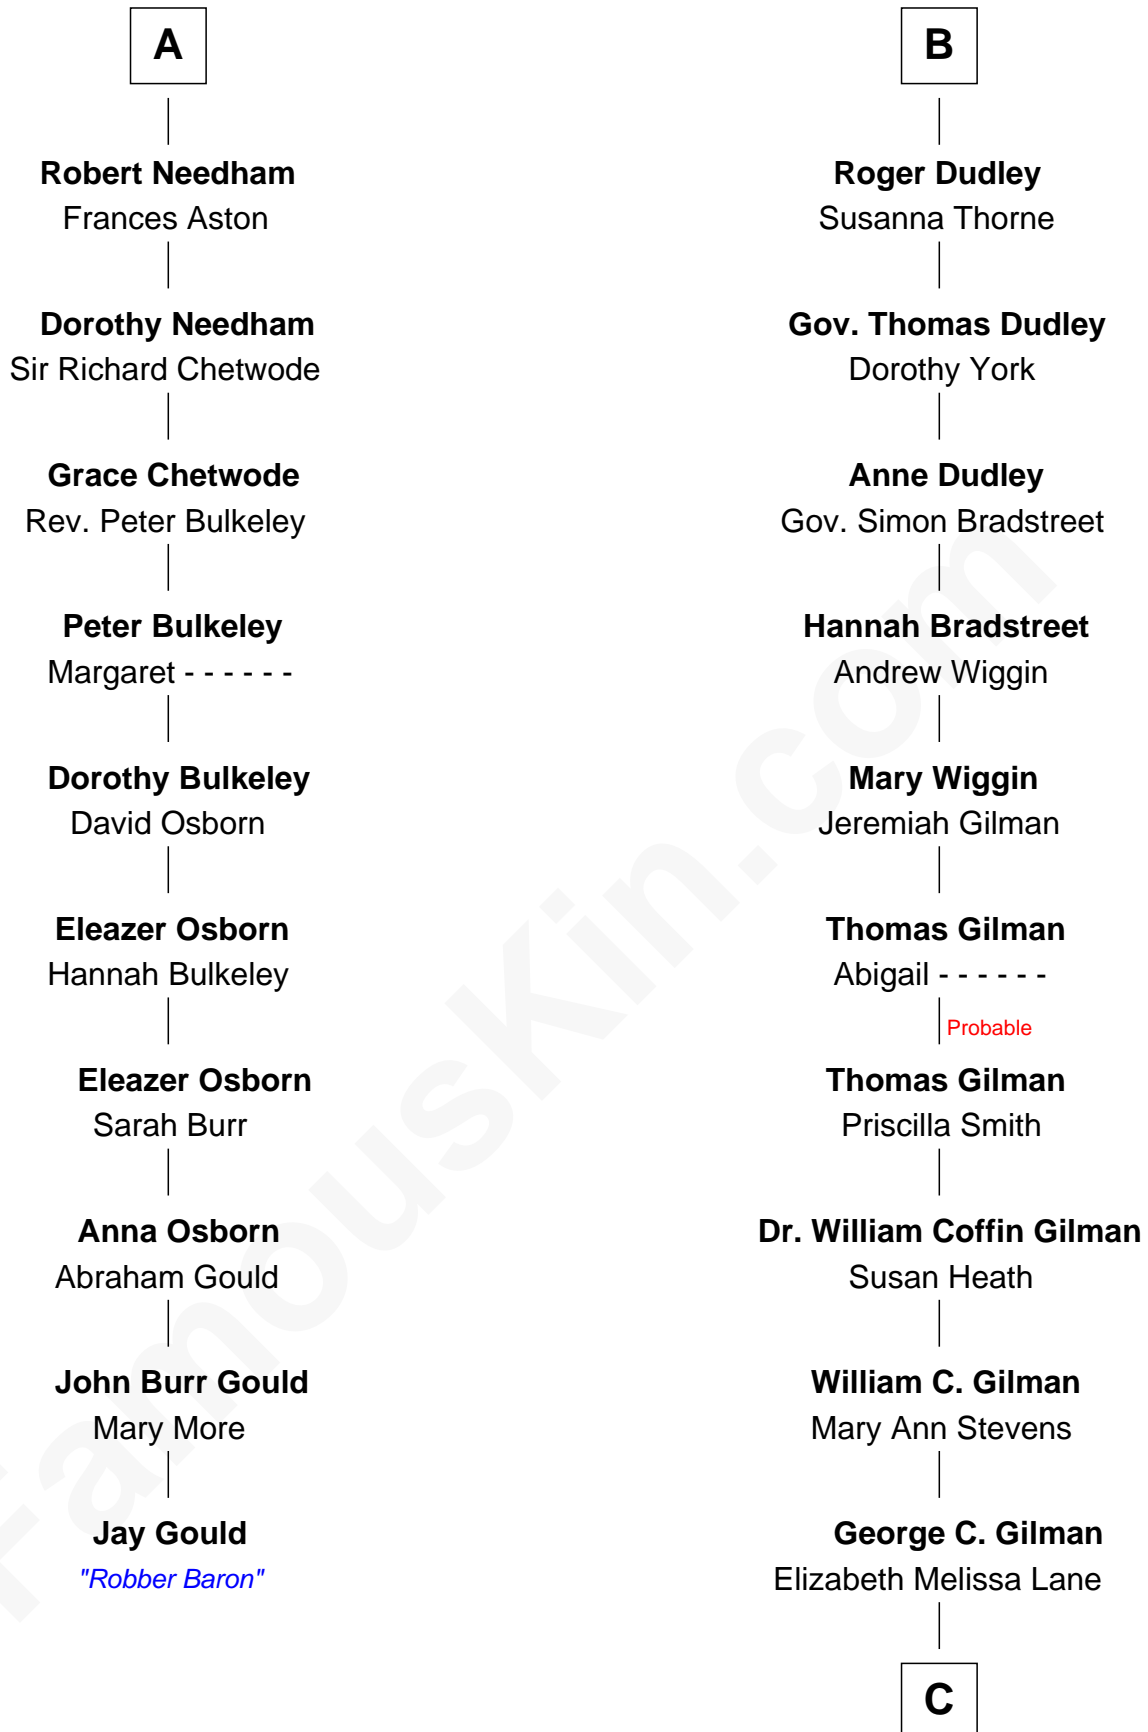

FamousKin.com

Relationship Chart of

Jay Gould

American Railroad "Robber Baron"

16th cousin 3 times removed of

George Hamilton
TV and Movie Actor

Richard Fitzalan
Eleanor Plantagenet

C

Lillian C. Gilman
Harry Fuller Hamilton

George William Hamilton
Anne Lucille Stevens

George Hamilton
TV and Movie Actor

FamousKin.com