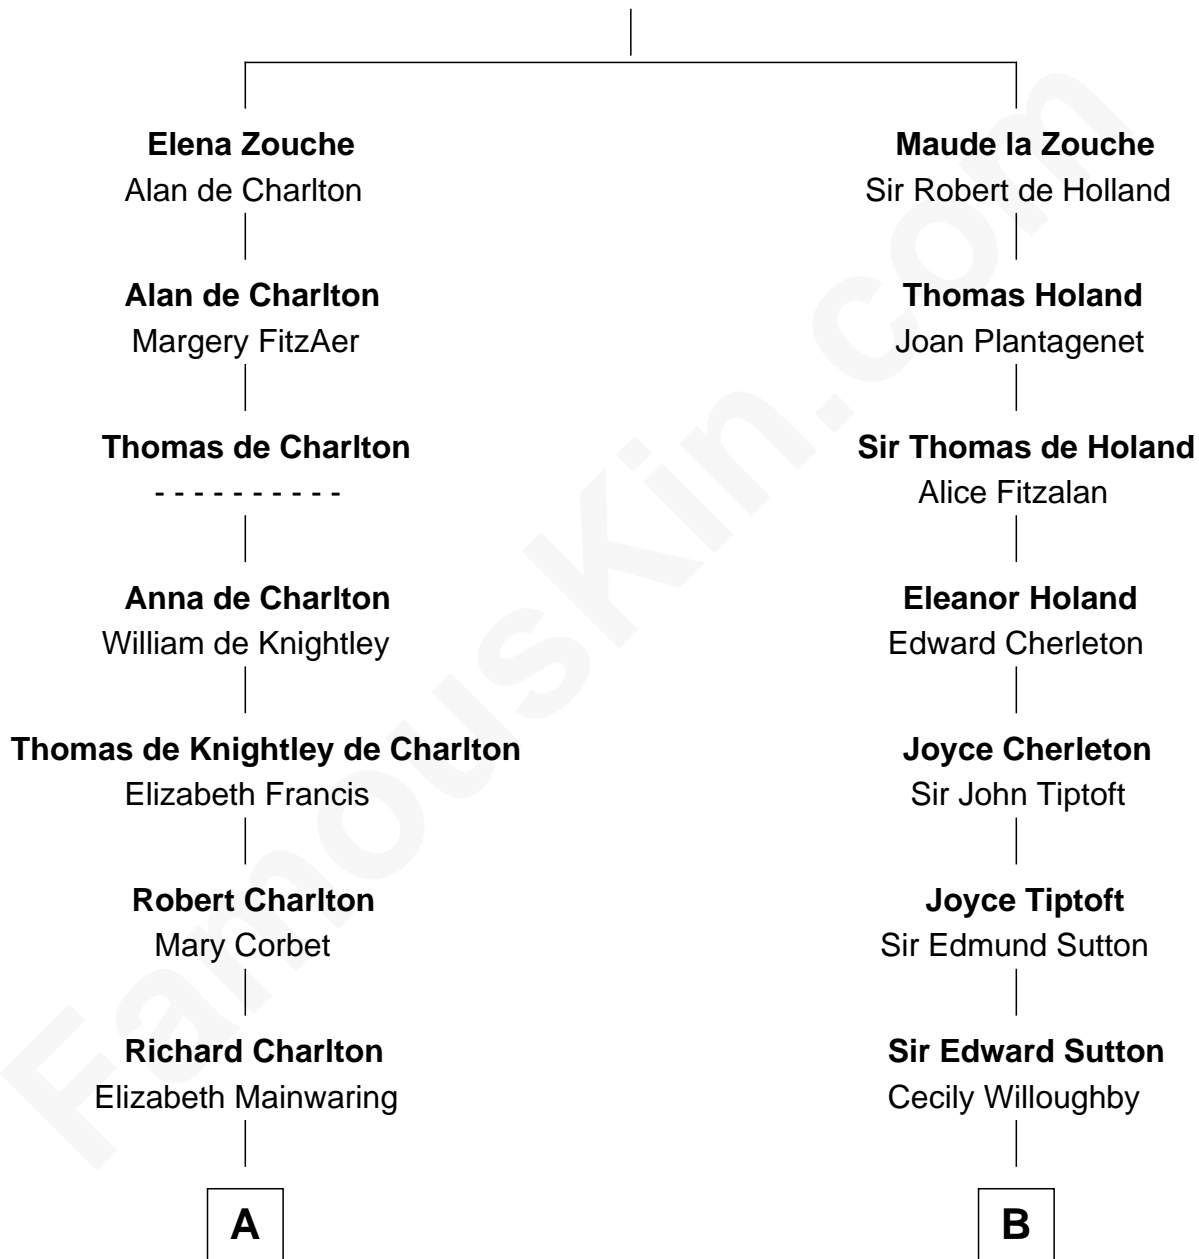

FamousKin.com

Relationship Chart of Jay Gould

American Railroad "Robber Baron"

17th cousin 4 times removed of

George Hamilton

TV and Movie Actor

Sir Alan la Zouche

Eleanor de Segrave

C

William C. Gilman

Mary Ann Stevens

George C. Gilman

Elizabeth Melissa Lane

Lillian C. Gilman

Harry Fuller Hamilton

George William Hamilton