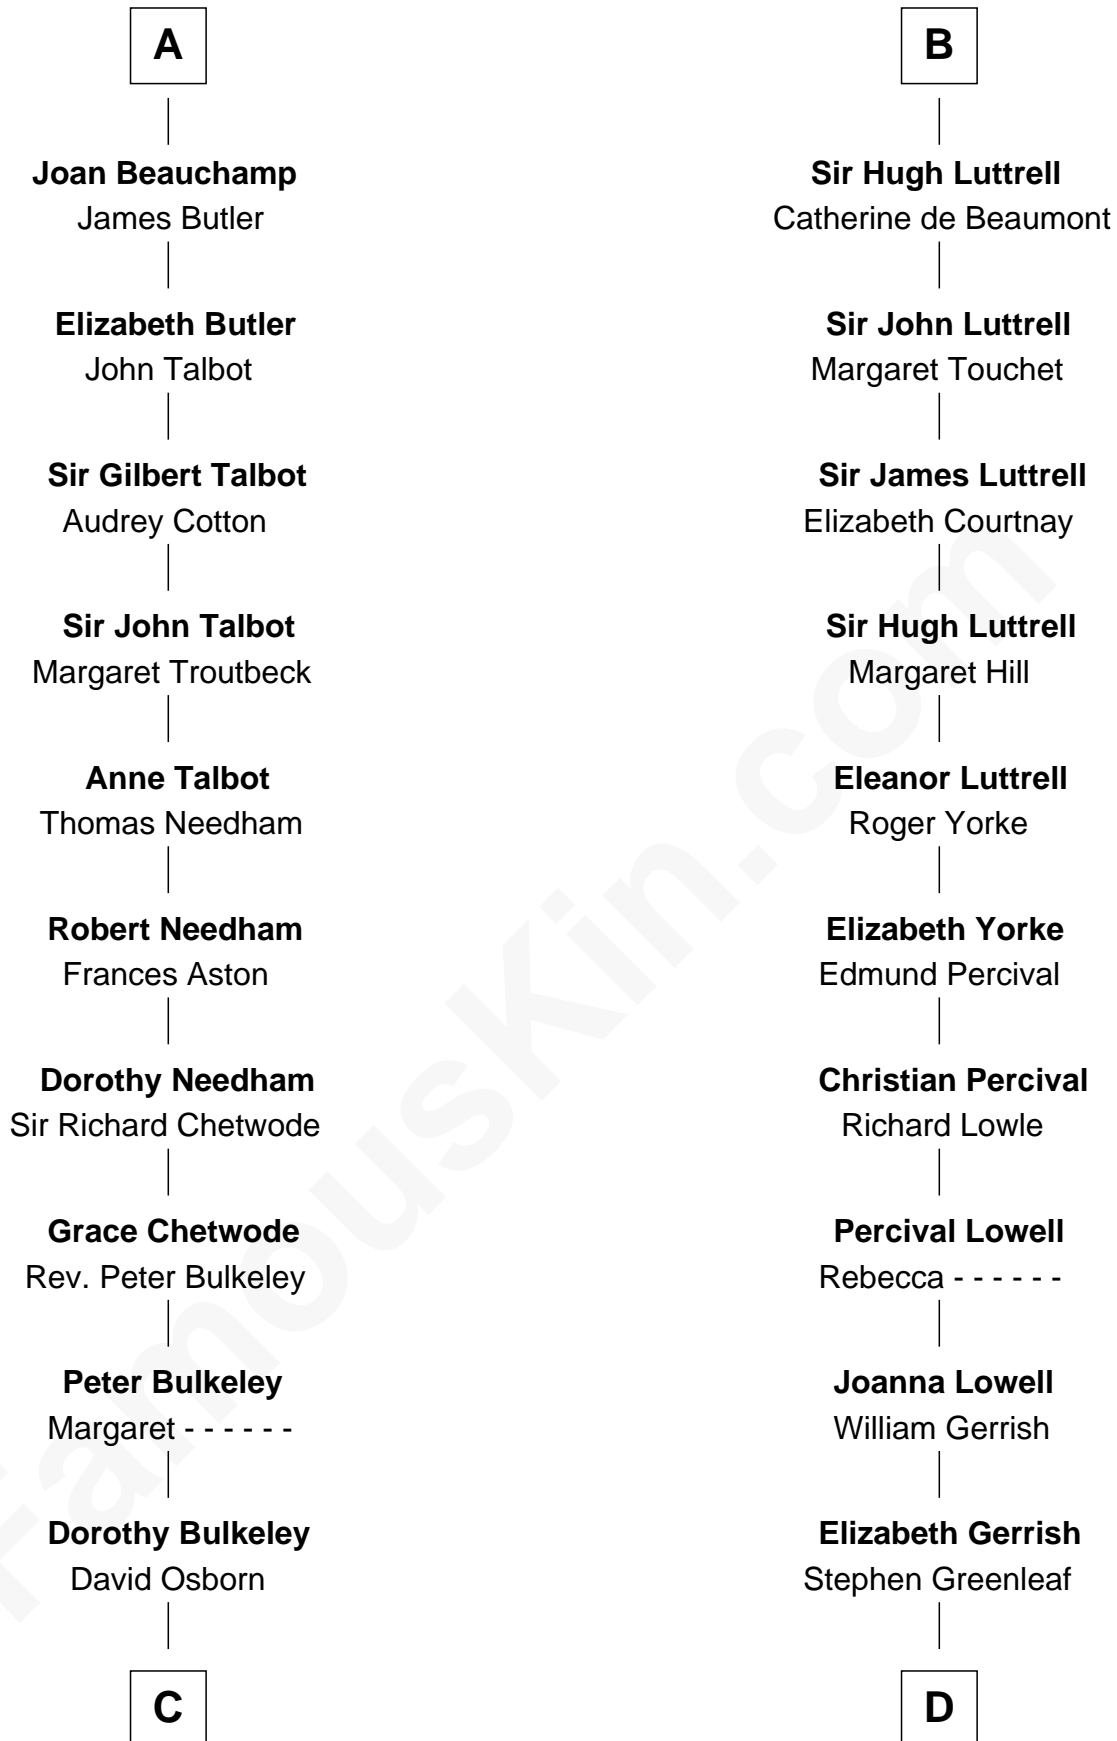

FamousKin.com

Relationship Chart of

Jay Gould

American Railroad "Robber Baron"

21st cousin of

Herman Melville

Author of Moby Dick

Humphrey IV de Bohun

Margaret of Scotland

C

Eleazer Osborn
Hannah Bulkeley

Eleazer Osborn
Sarah Burr

Anna Osborn
Abraham Gould

John Burr Gould
Mary More

Jay Gould
"Robber Baron"

D