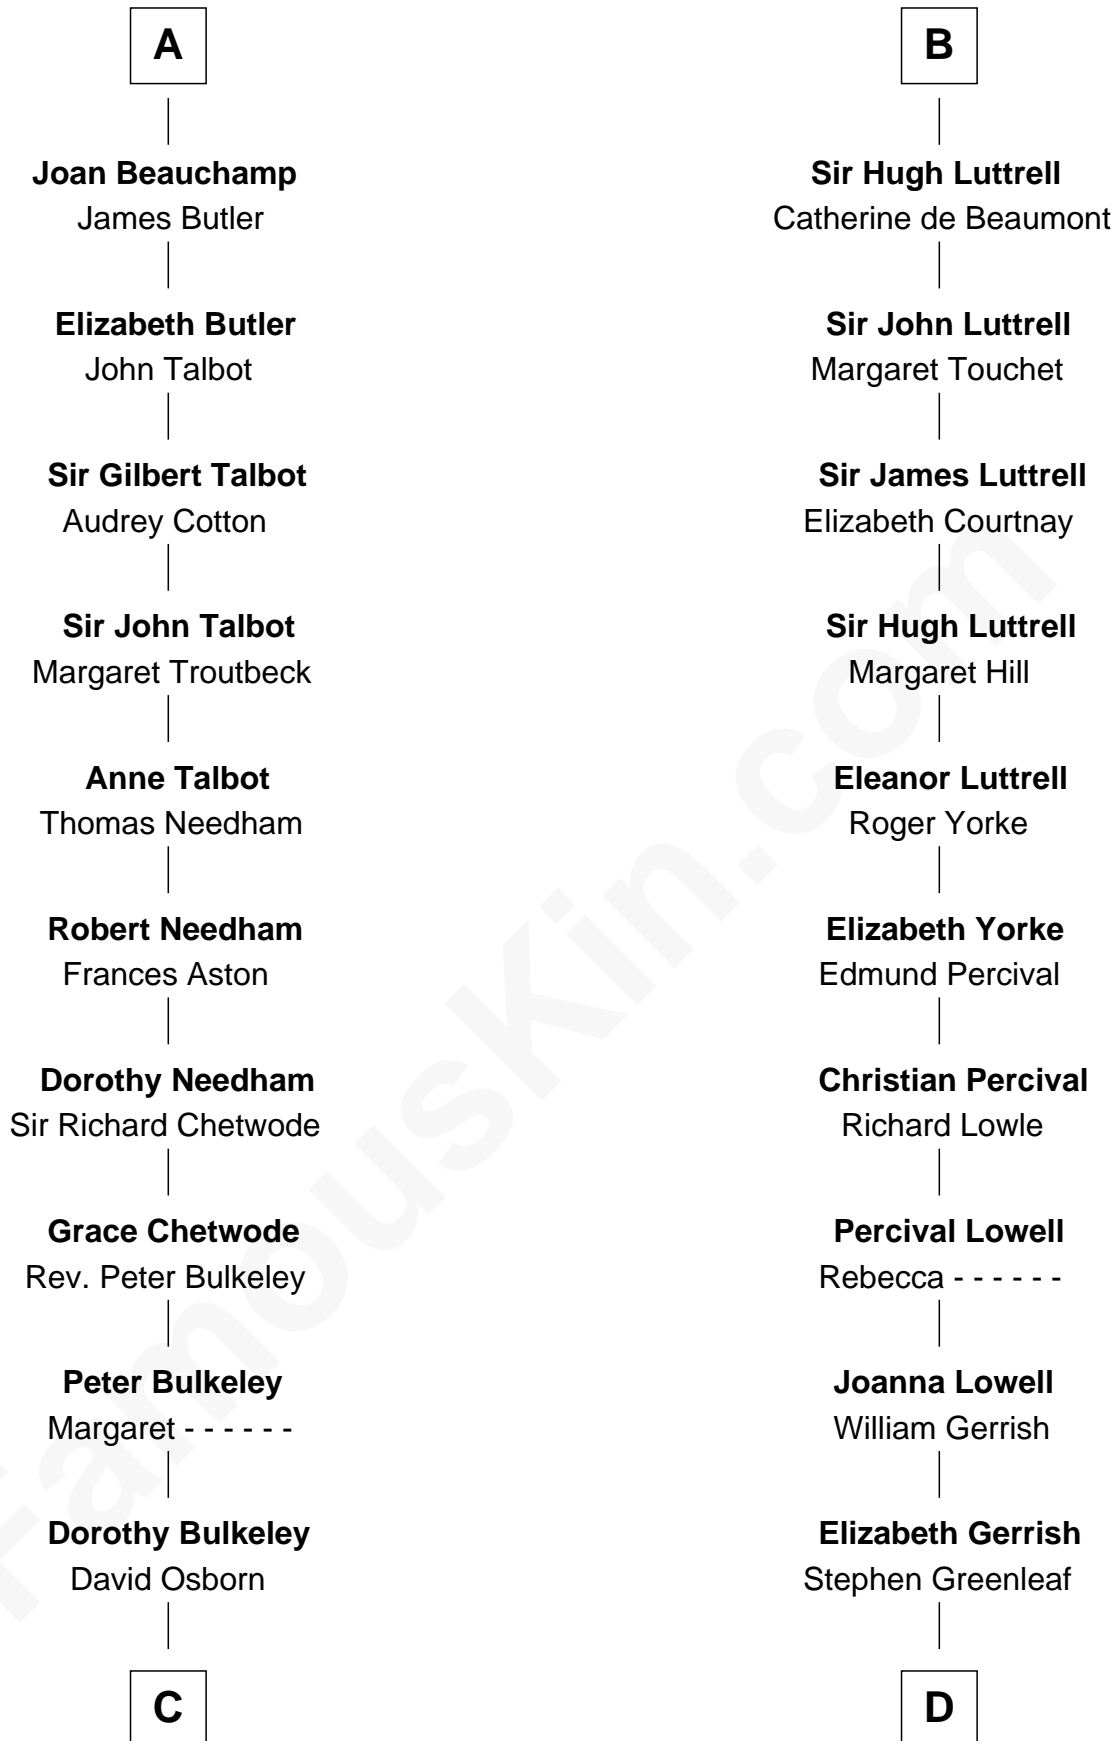

## Relationship Chart of

### Jay Gould

*American Railroad "Robber Baron"*

21st cousin of

**Herman Melville**  
*Author of Moby Dick*

**C**

**Eleazer Osborn**  
Hannah Bulkeley

**Eleazer Osborn**  
Sarah Burr

**Anna Osborn**  
Abraham Gould

**John Burr Gould**  
Mary More

**Jay Gould**  
*"Robber Baron"*

**D**

**Rev. Daniel Greenleaf**  
Elizabeth Gookin

**Mercy Greenleaf**  
John Scollay

**Priscilla Scollay**  
Thomas Melville

**Allan Melville**  
Maria Gansevoort