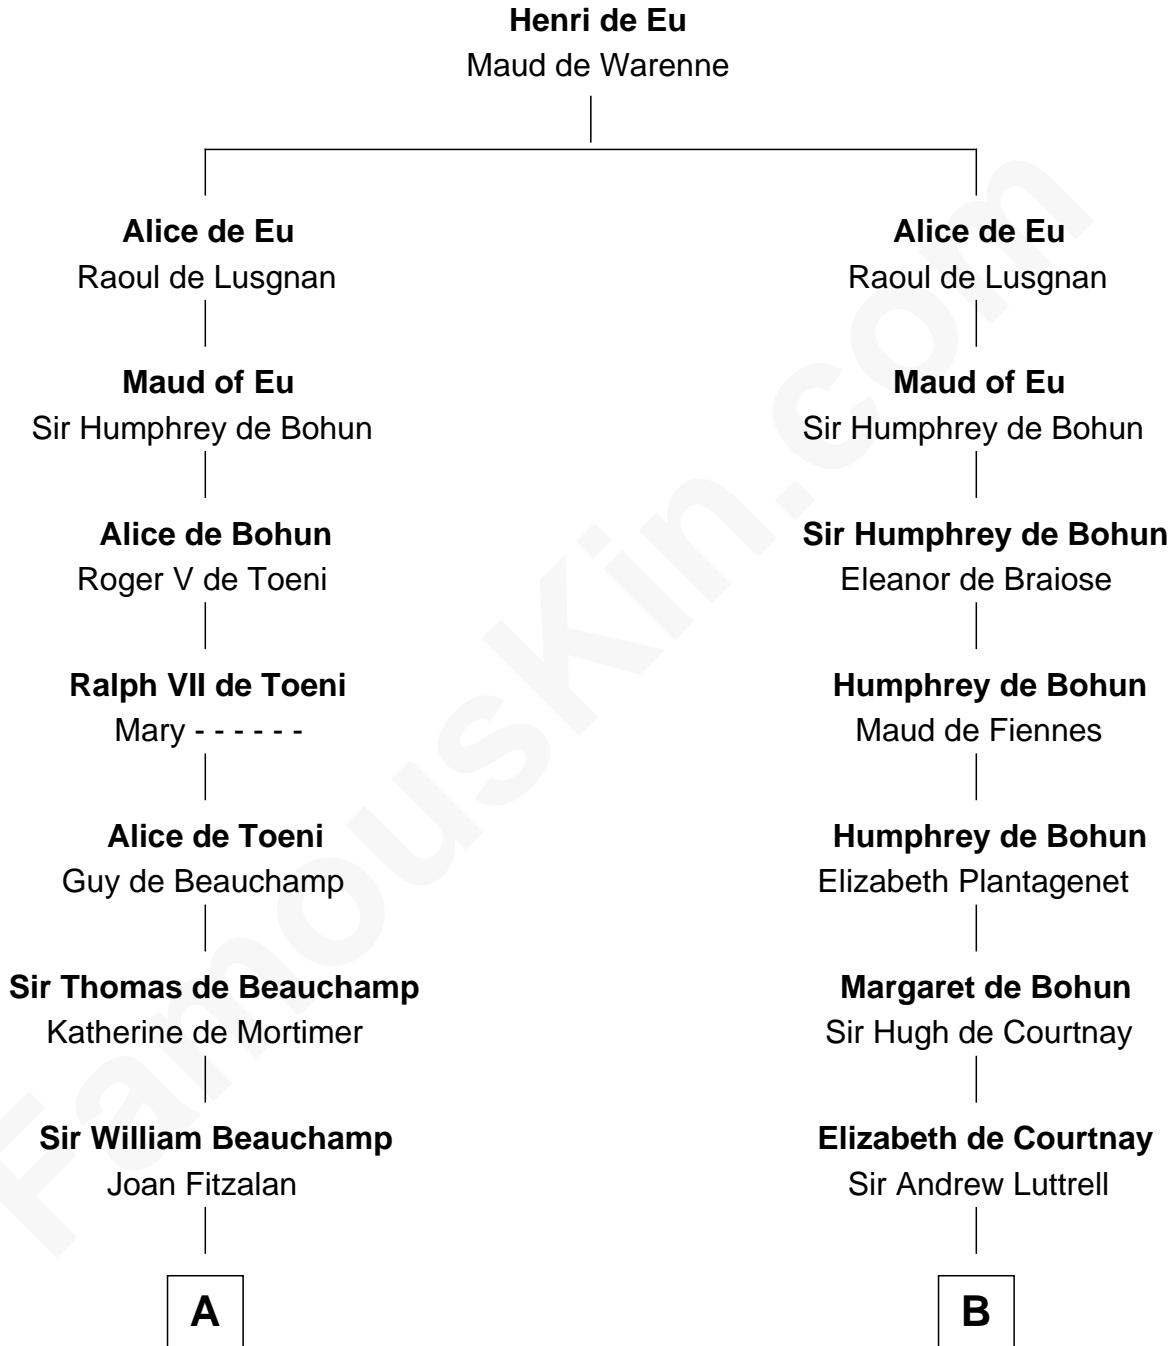

# FamousKin.com

## Relationship Chart of

### Jay Gould

*American Railroad "Robber Baron"*

21st cousin of

**Herman Melville**  
*Author of Moby Dick*

**C**

**Eleazer Osborn**  
Hannah Bulkeley

**Eleazer Osborn**  
Sarah Burr

**Anna Osborn**  
Abraham Gould