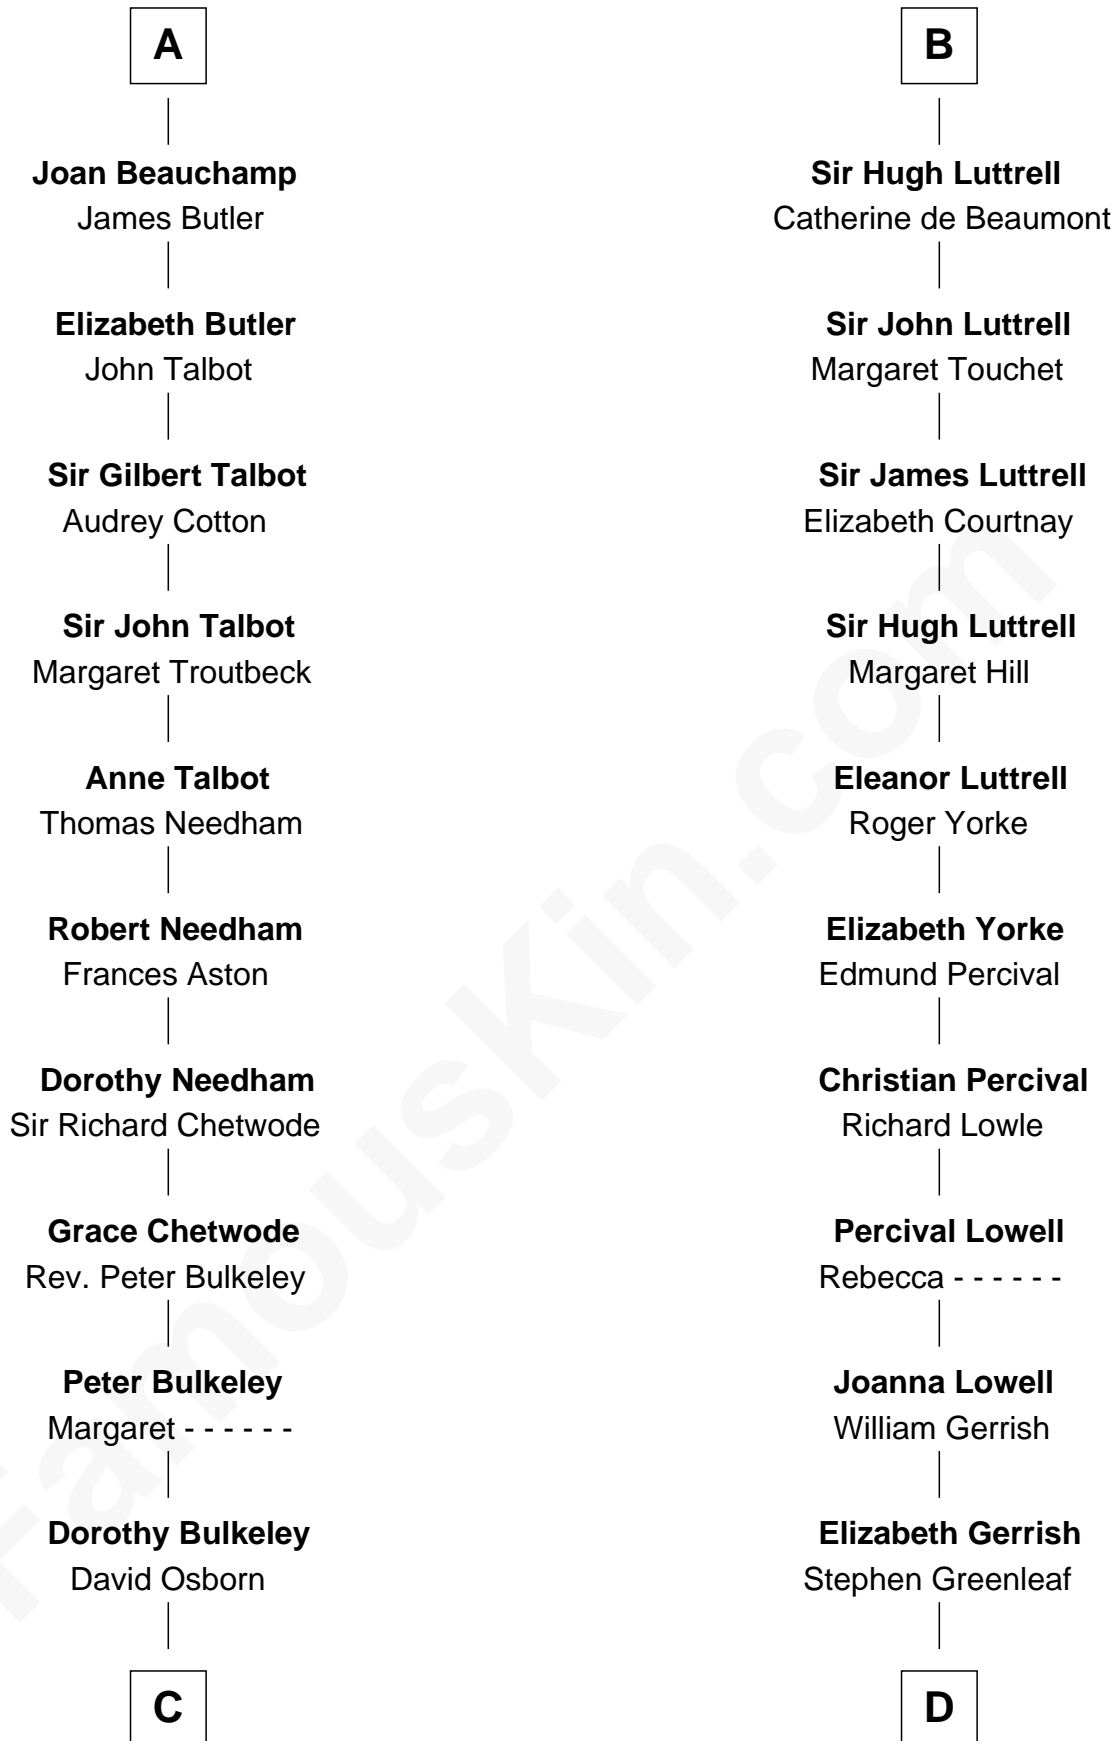

## Relationship Chart of

### Jay Gould

*American Railroad "Robber Baron"*

21st cousin of

**Herman Melville**

*Author of Moby Dick*

**Hugues de Lusignan**

Orengarde - - - - -

**C**

**Eleazer Osborn**  
Hannah Bulkeley

**Eleazer Osborn**  
Sarah Burr

**Anna Osborn**  
Abraham Gould

**John Burr Gould**  
Mary More

**Jay Gould**  
*"Robber Baron"*

**D**

**Rev. Daniel Greenleaf**  
Elizabeth Gookin

**Mercy Greenleaf**  
John Scollay

**Priscilla Scollay**  
Thomas Melville

**Allan Melville**  
Maria Gansevoort

**Herman Melville**  
*Author of Moby Dick*