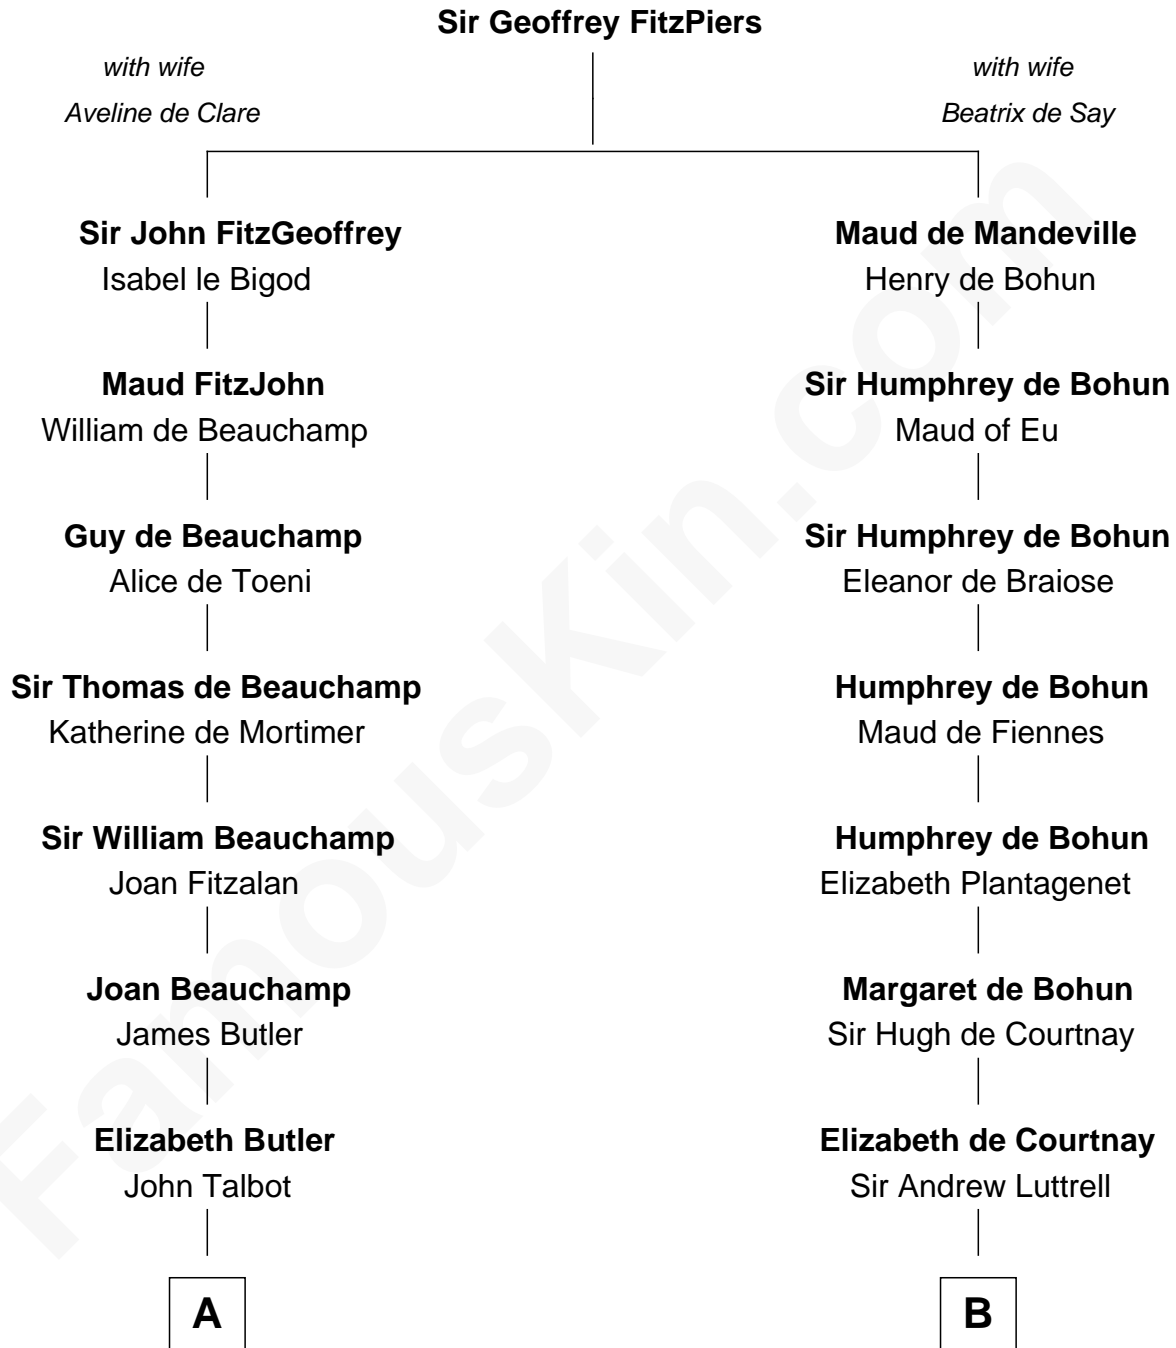

FamousKin.com

Relationship Chart of

Jay Gould

American Railroad "Robber Baron"

19th cousin 2 times removed of

Herman Melville

Author of *Moby Dick*

C

Anna Osborn
Abraham Gould

John Burr Gould
Mary More

Jay Gould
"Robber Baron"

D

Rev. Daniel Greenleaf
Elizabeth Gookin

Mercy Greenleaf
John Scollay

Priscilla Scollay
Thomas Melville

Allan Melville
Maria Gansevoort