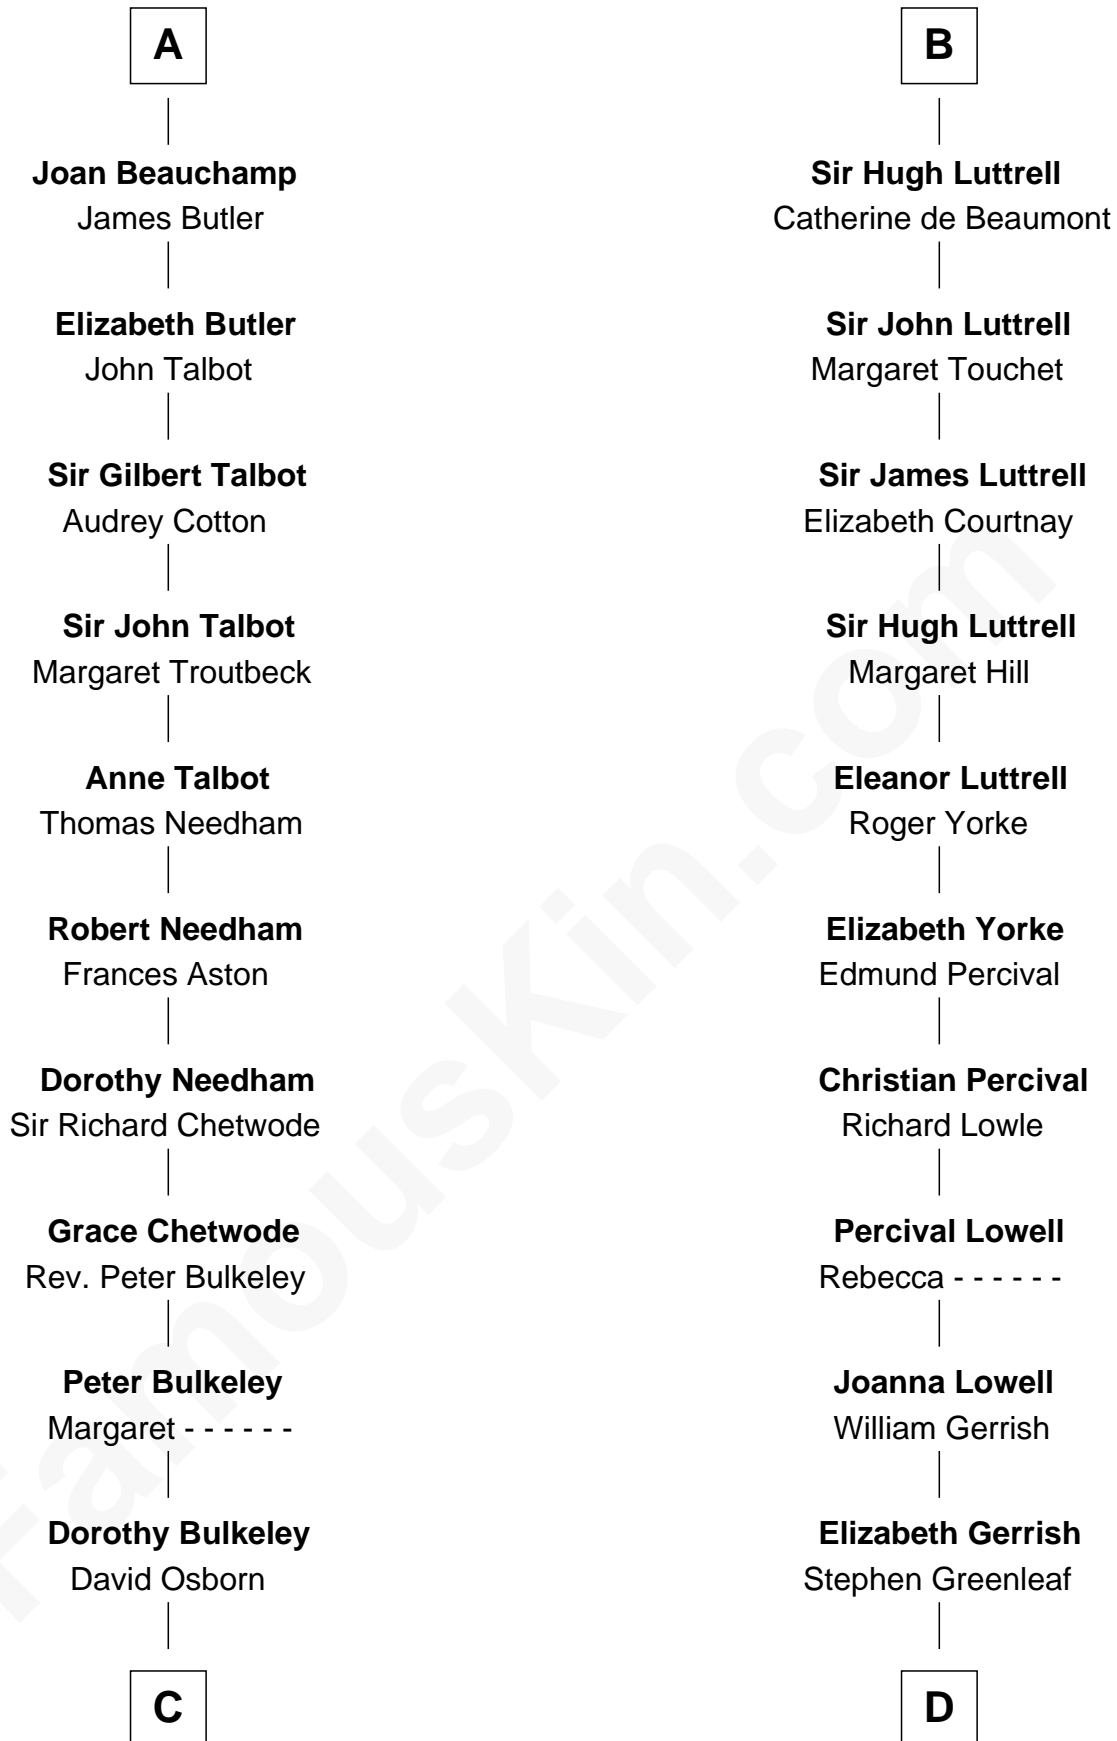

FamousKin.com Relationship Chart of

Jay Gould

American Railroad "Robber Baron"

21st cousin of

Herman Melville

Author of Moby Dick

Beatrix de Say
Sir Geoffrey FitzPiers

C

Eleazer Osborn
Hannah Bulkeley

Eleazer Osborn
Sarah Burr

Anna Osborn
Abraham Gould

John Burr Gould
Mary More

Jay Gould
"Robber Baron"

D

Rev. Daniel Greenleaf
Elizabeth Gookin

Mercy Greenleaf
John Scollay