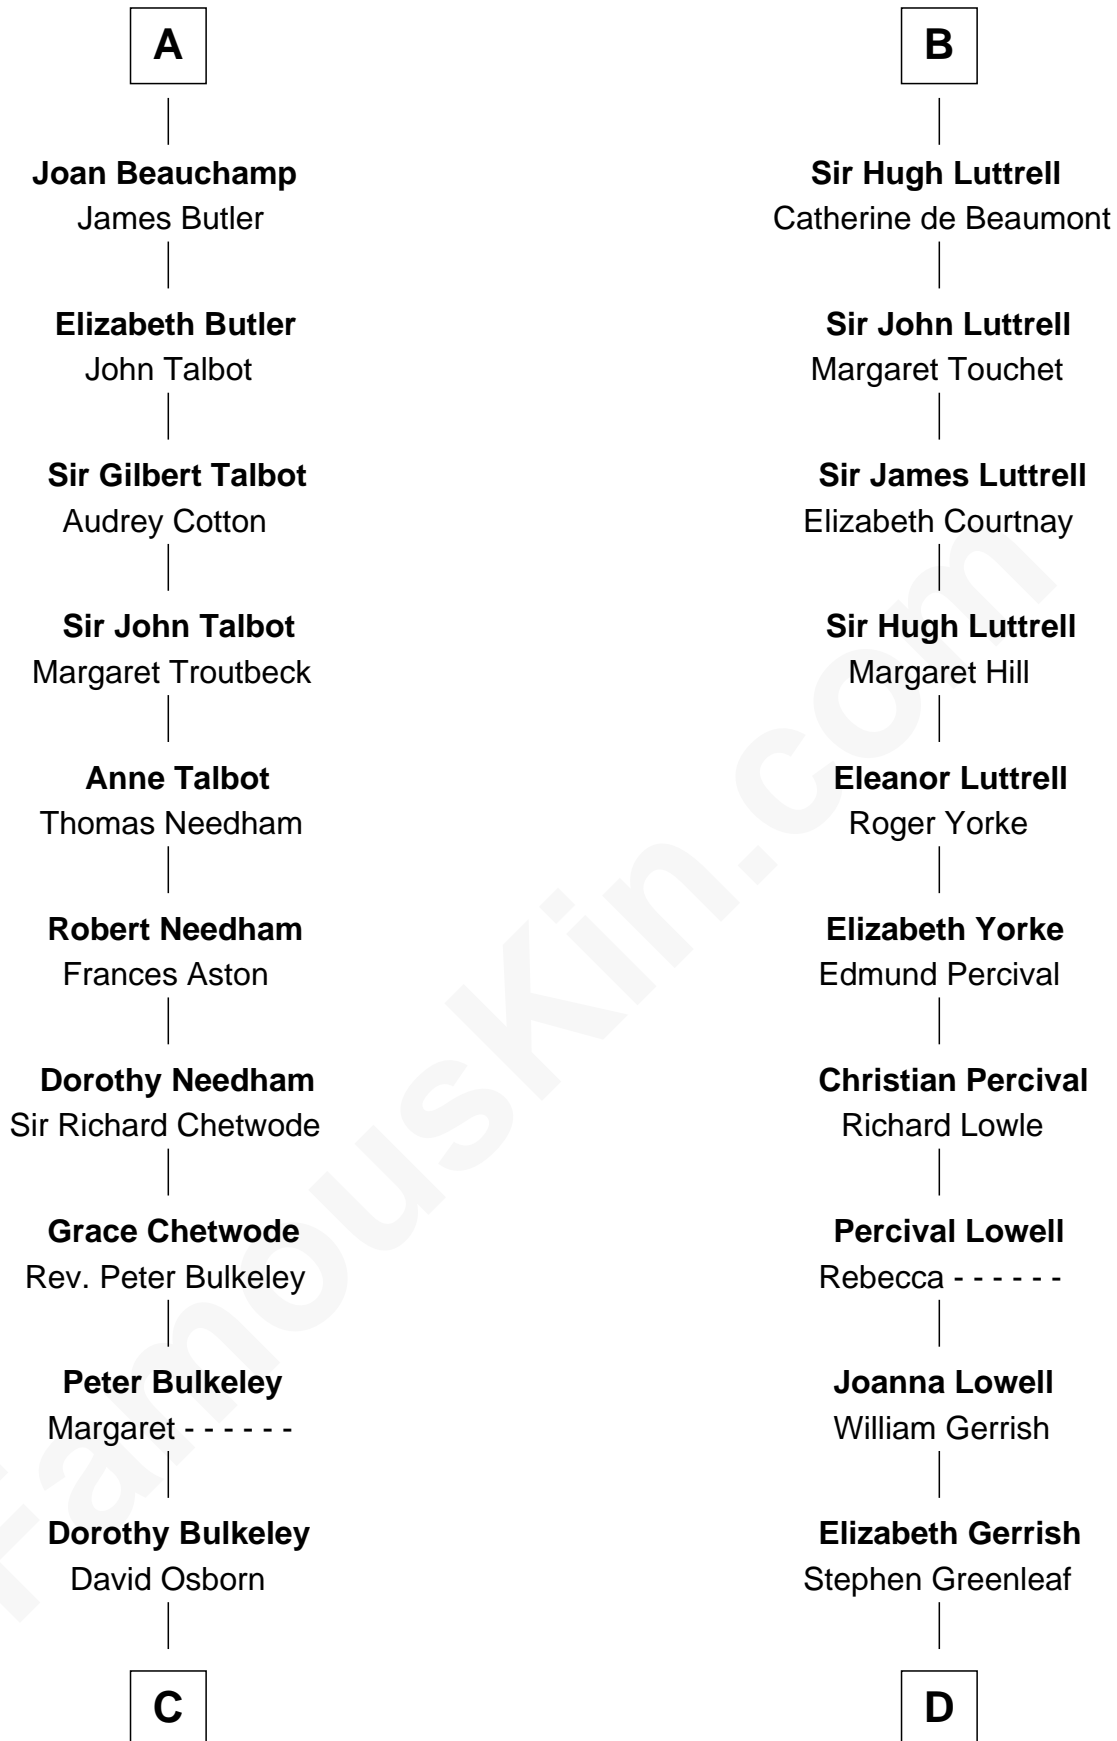

## Relationship Chart of

### Jay Gould

*American Railroad "Robber Baron"*

21st cousin of

**Herman Melville**

*Author of Moby Dick*

**Richard de Clare**  
Aoife MacMurrough

**C**

**Eleazer Osborn**  
Hannah Bulkeley

**Eleazer Osborn**  
Sarah Burr

**Anna Osborn**  
Abraham Gould

**John Burr Gould**  
Mary More

**Jay Gould**  
*"Robber Baron"*

**D**

**Rev. Daniel Greenleaf**  
Elizabeth Gookin

**Mercy Greenleaf**  
John Scollay