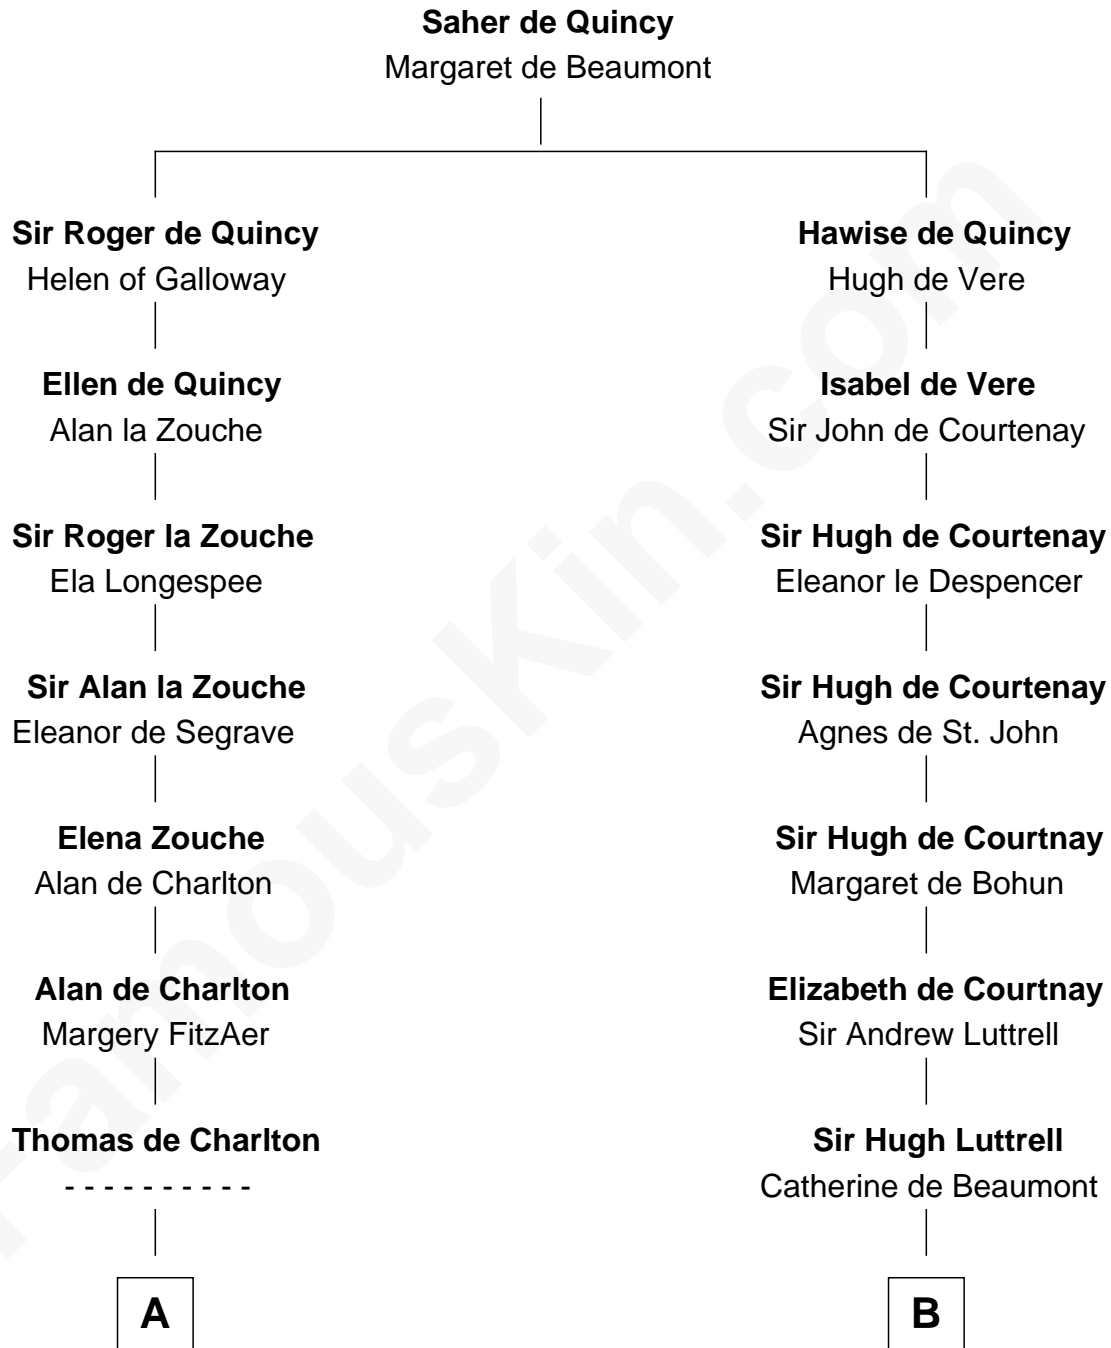

FamousKin.com

Relationship Chart of

Jay Gould

American Railroad "Robber Baron"

20th cousin 1 time removed of

Herman Melville

Author of *Moby Dick*

C

Eleazer Osborn
Hannah Bulkeley

Eleazer Osborn
Sarah Burr

Anna Osborn
Abraham Gould

John Burr Gould
Mary More

Jay Gould
"Robber Baron"

D

Mercy Greenleaf
John Scollay

Priscilla Scollay
Thomas Melville