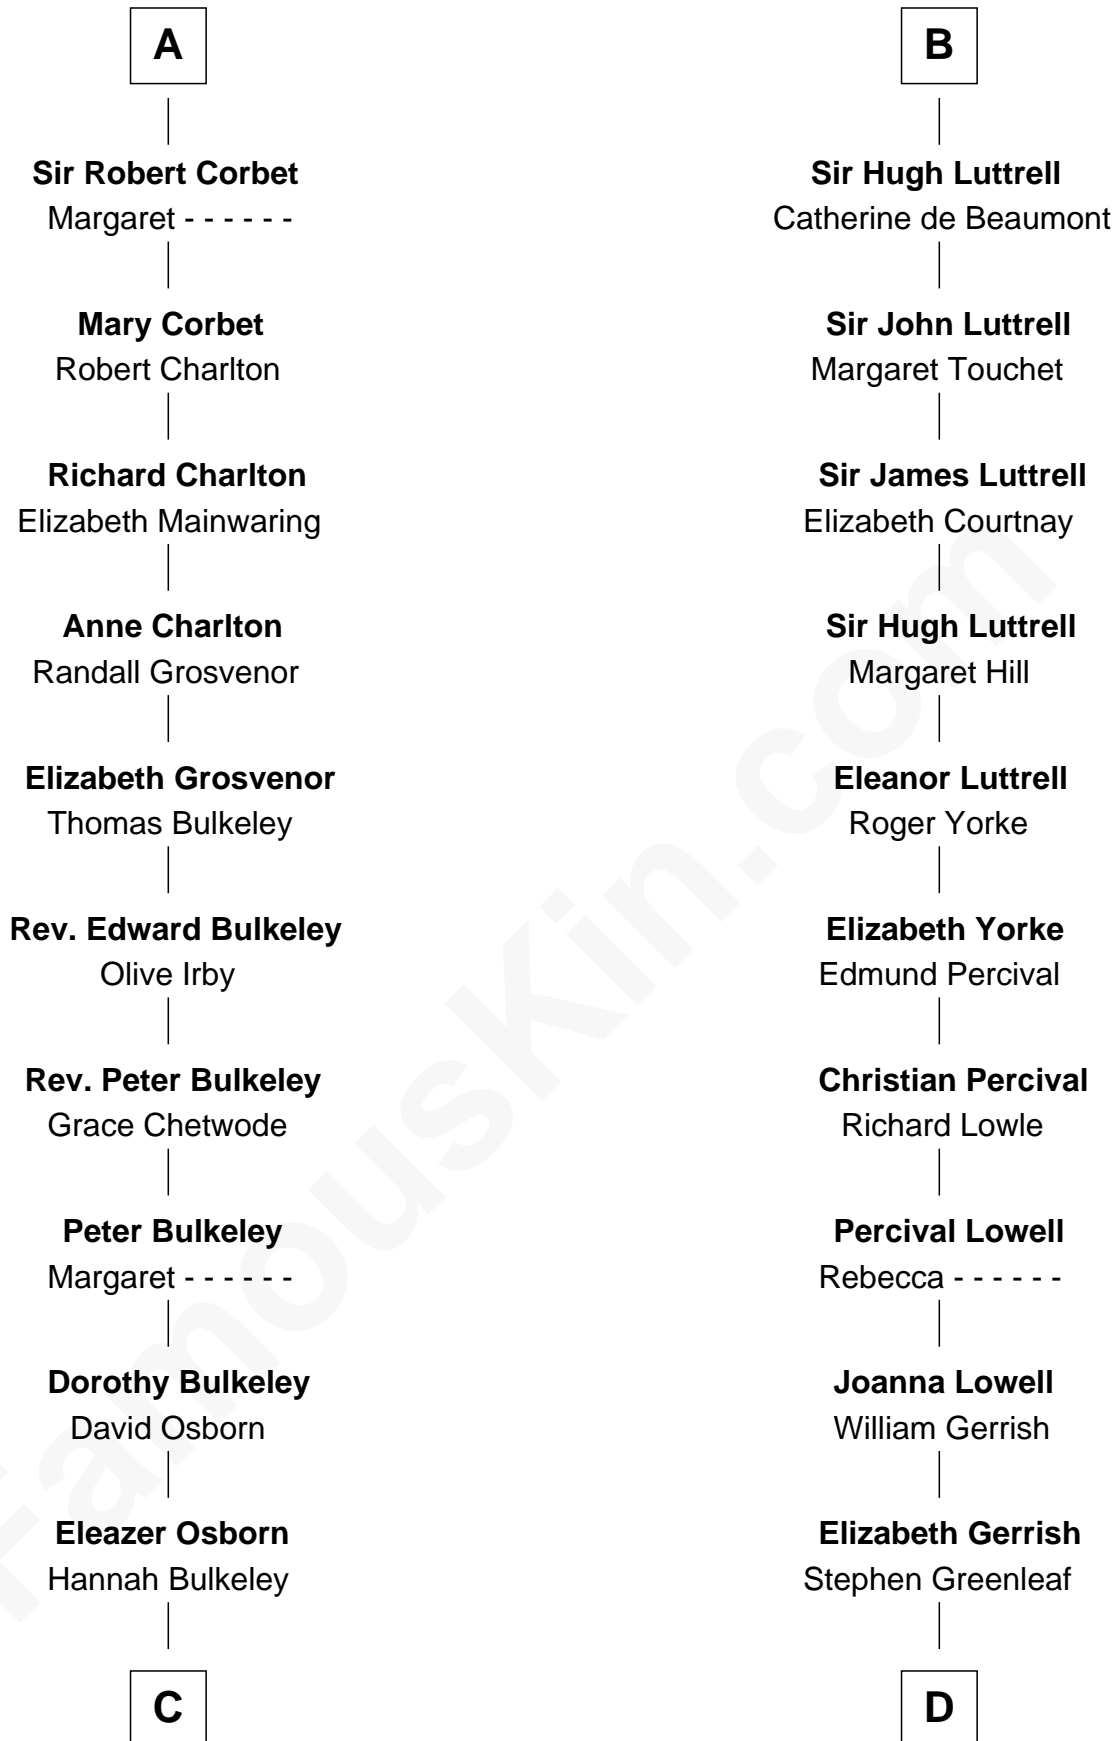

FamousKin.com

Relationship Chart of

Jay Gould

American Railroad "Robber Baron"

20th cousin 1 time removed of

Herman Melville

Author of *Moby Dick*

John FitzGilbert
Sybilla of Salisbury