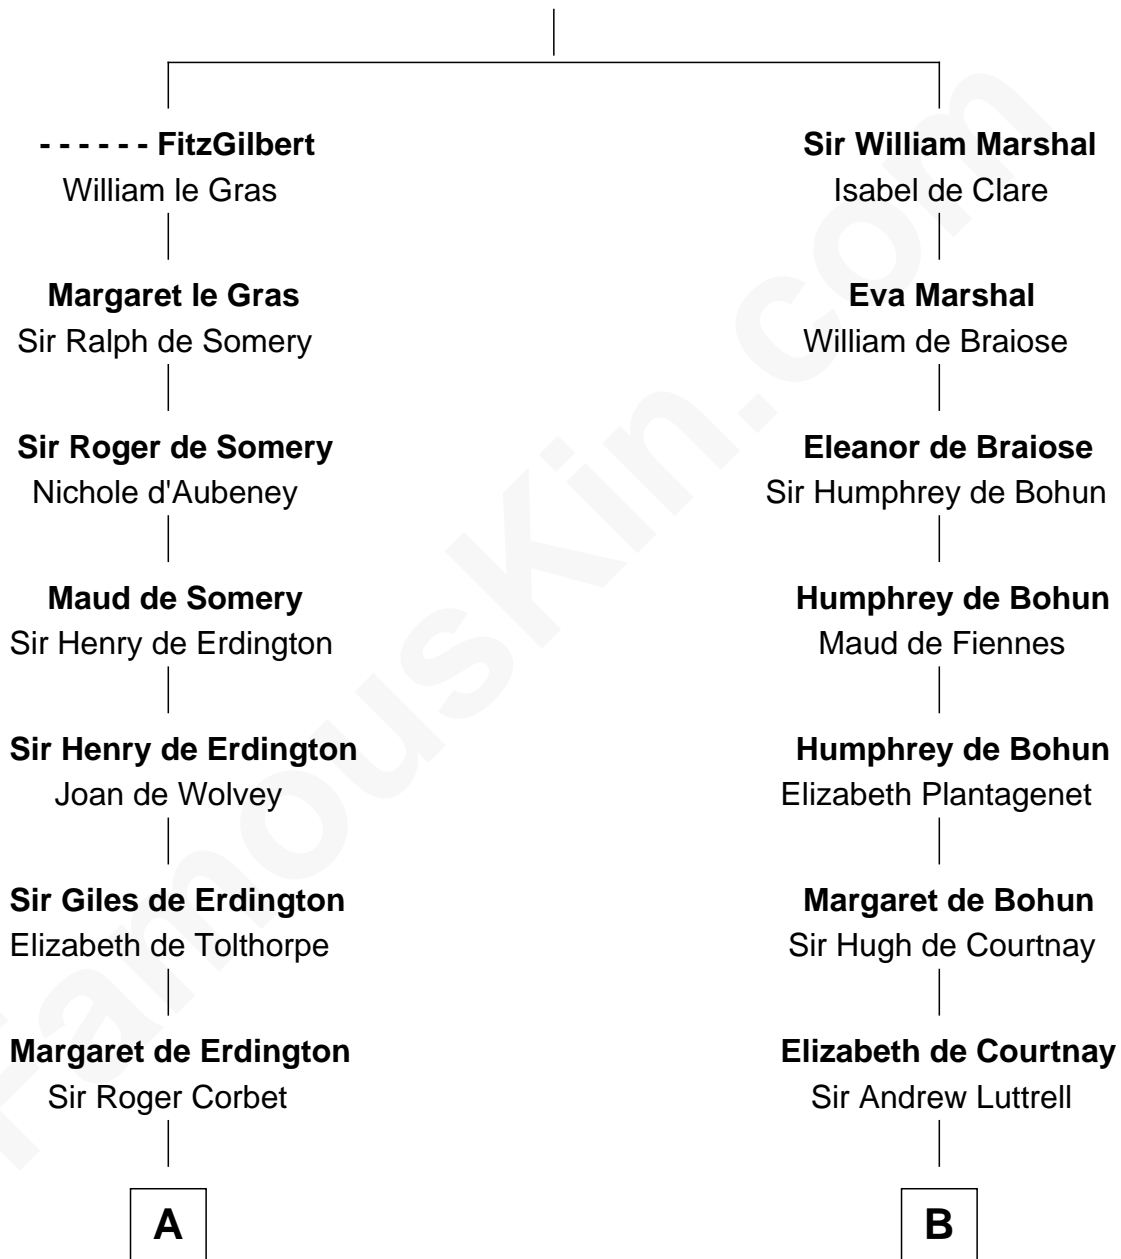

FamousKin.com

Relationship Chart of

Jay Gould

American Railroad "Robber Baron"

20th cousin 1 time removed of

Herman Melville

Author of *Moby Dick*

John FitzGilbert
Sybilla of Salisbury

C

Eleazer Osborn

Sarah Burr

Anna Osborn

Abraham Gould

John Burr Gould

Mary More

Jay Gould