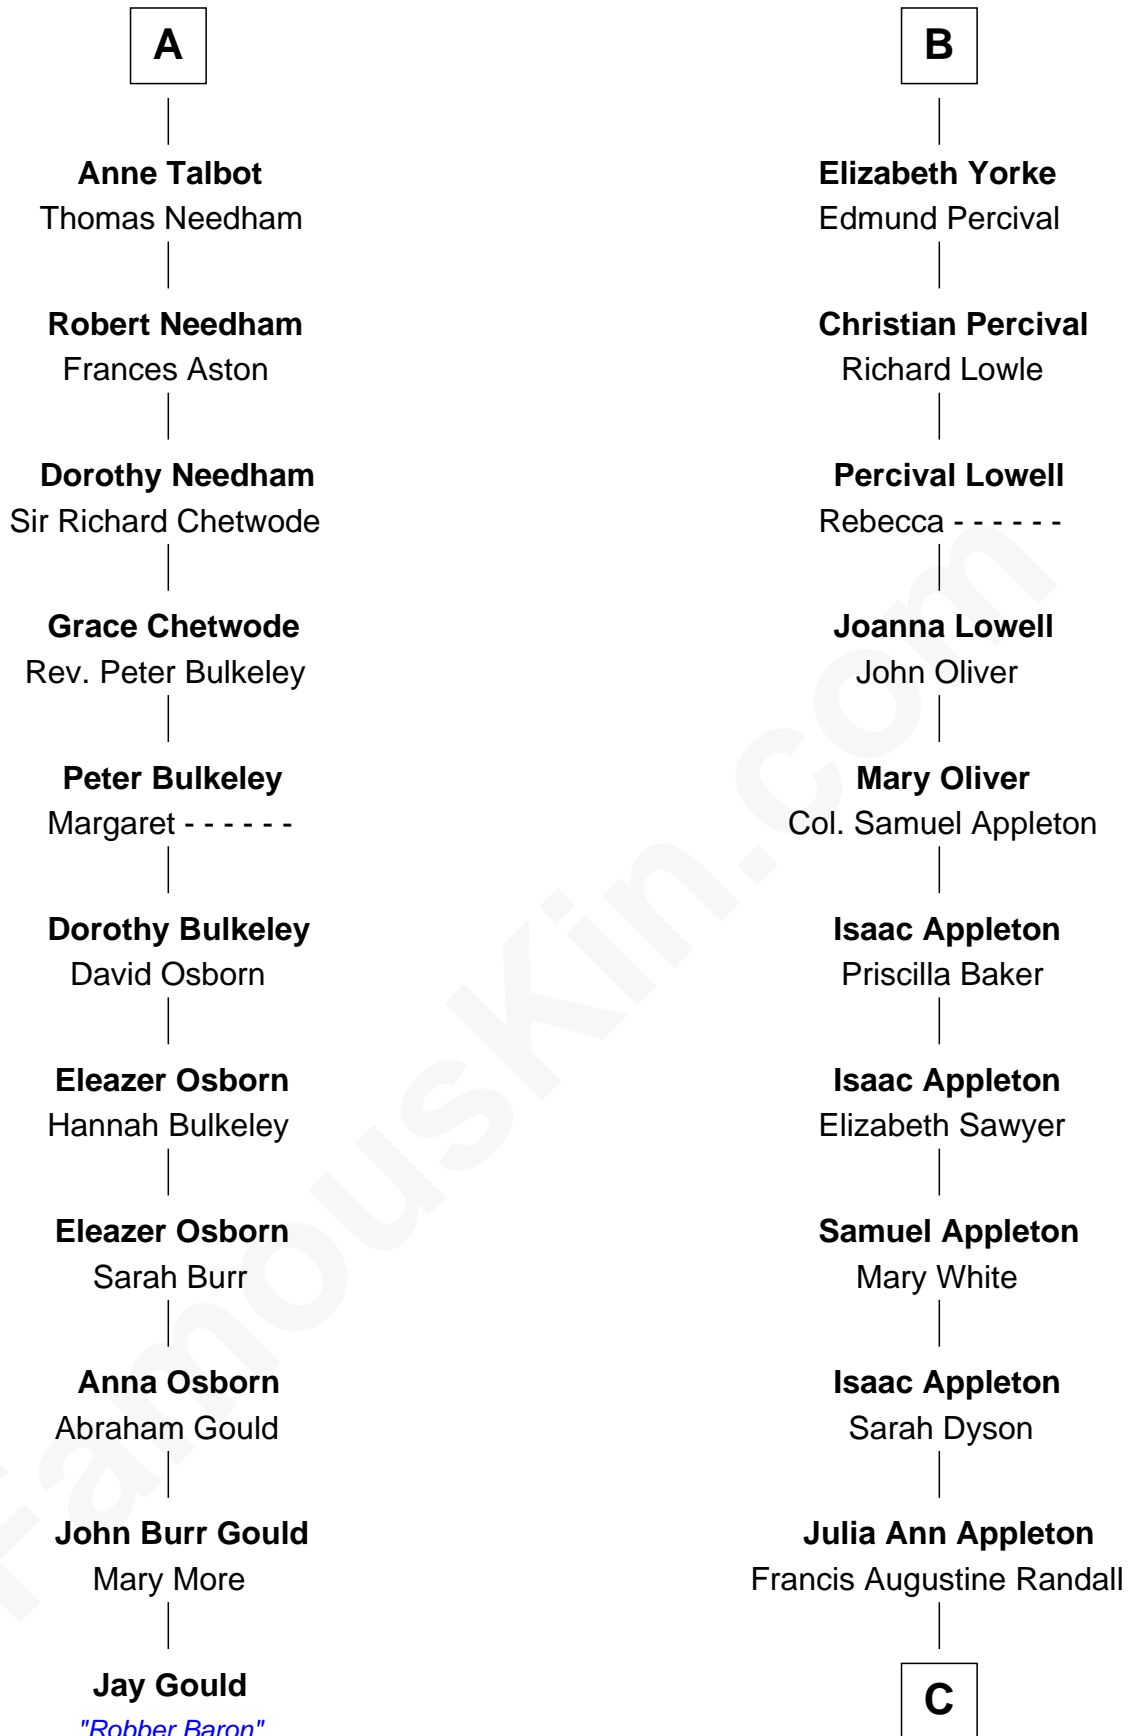

FamousKin.com

Relationship Chart of

Jay Gould

American Railroad "Robber Baron"

17th cousin 4 times removed of

James Spader

TV and Movie Actor

Humphrey de Bohun

Elizabeth Plantagenet

Eleanor de Bohun
Sir James le Boteler

James le Boteler
Elizabeth Darcy

James Butler
Anne de Welles

James Butler
Joan Beauchamp

Elizabeth Butler
John Talbot

Sir Gilbert Talbot
Audrey Cotton

Sir John Talbot
Margaret Troutbeck

A

Margaret de Bohun
Sir Hugh de Courtnay

Elizabeth de Courtnay
Sir Andrew Luttrell

Sir Hugh Luttrell
Catherine de Beaumont

Sir John Luttrell
Margaret Touchet

Sir James Luttrell
Elizabeth Courtnay

Sir Hugh Luttrell
Margaret Hill

Eleanor Luttrell
Roger Yorke

B

C

Julia M. Randall

William E. Fraser

Edward Abbott Fraser

Myrtle H. Brown