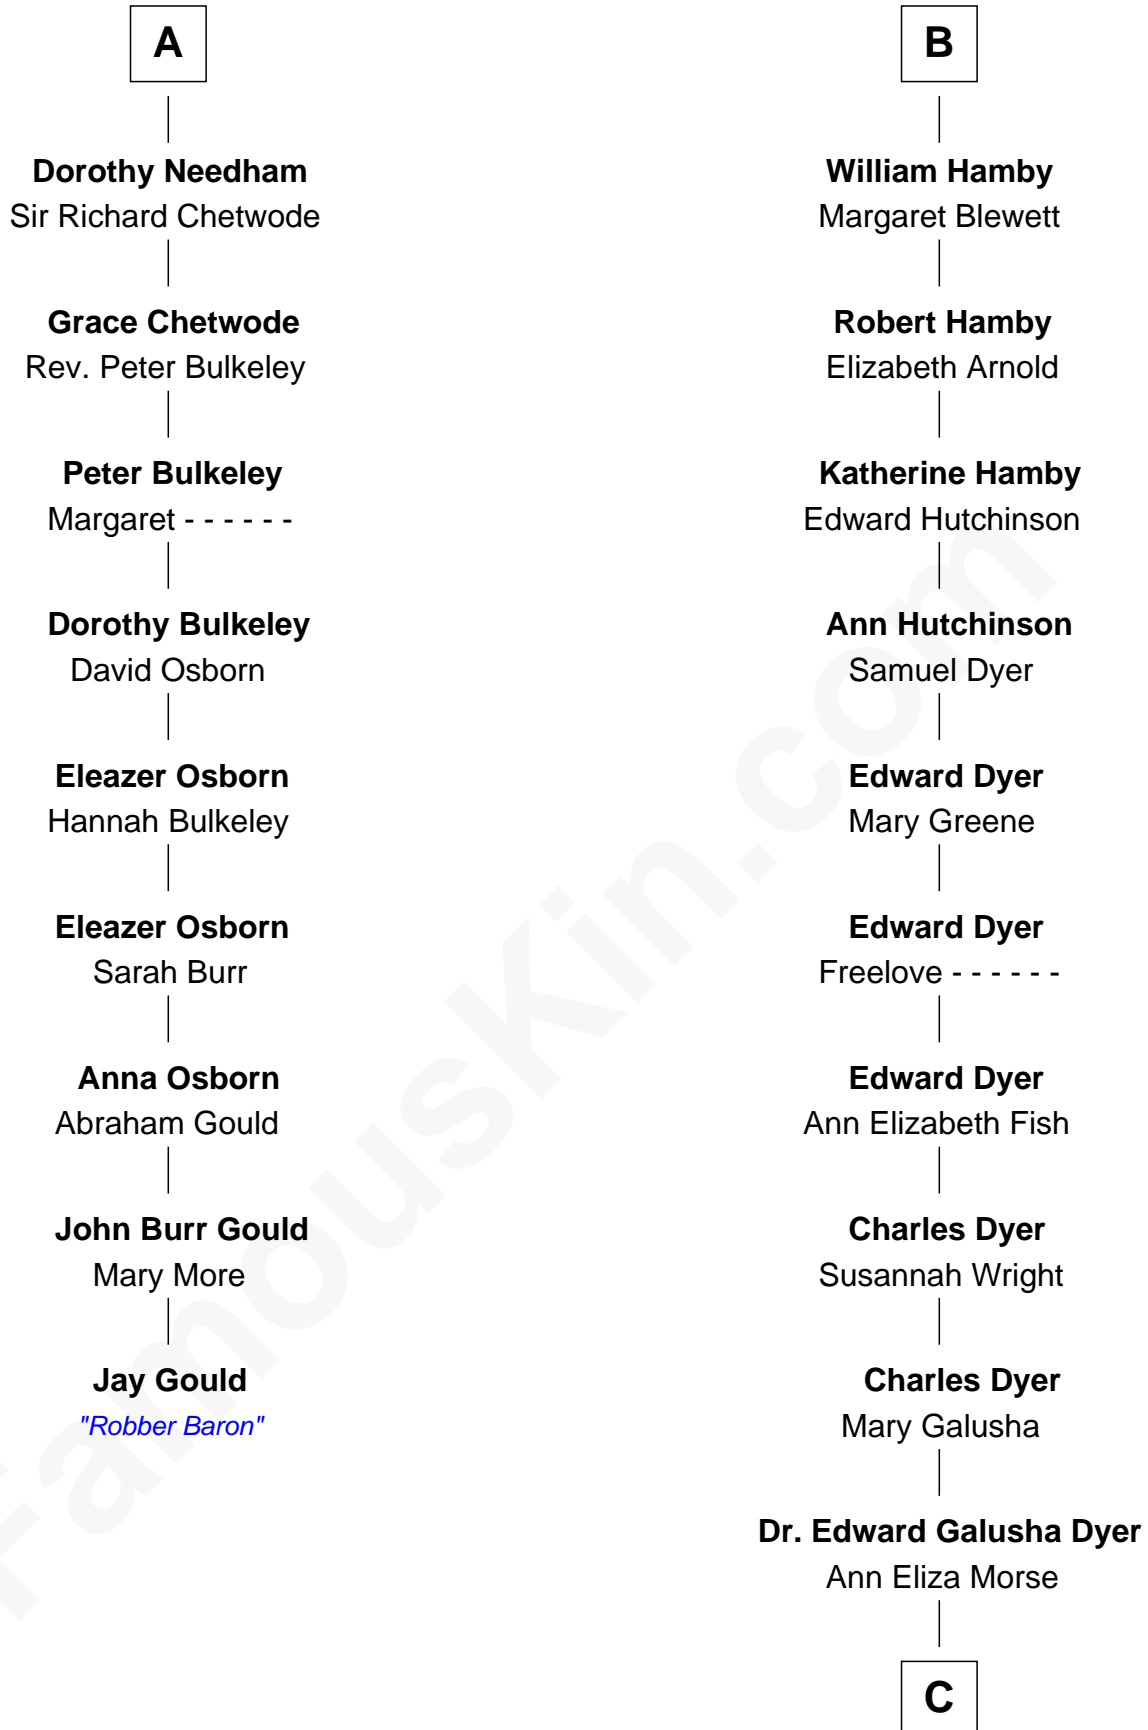

FamousKin.com

Relationship Chart of

Jay Gould

American Railroad "Robber Baron"

15th cousin 6 times removed of

Elisabeth Shue

TV and Movie Actress

John de Welles

Maud de Roos

C

Emily Almira Dyer
Alexander Hunter Gunn

Alexander Hunter Gunn
Harriet Grace Brewster Willcox

Mary Brewster Gunn
Adoniram Judson Wells

Anne Brewster Wells
James William Shue

Elisabeth Shue
TV and Movie Actress