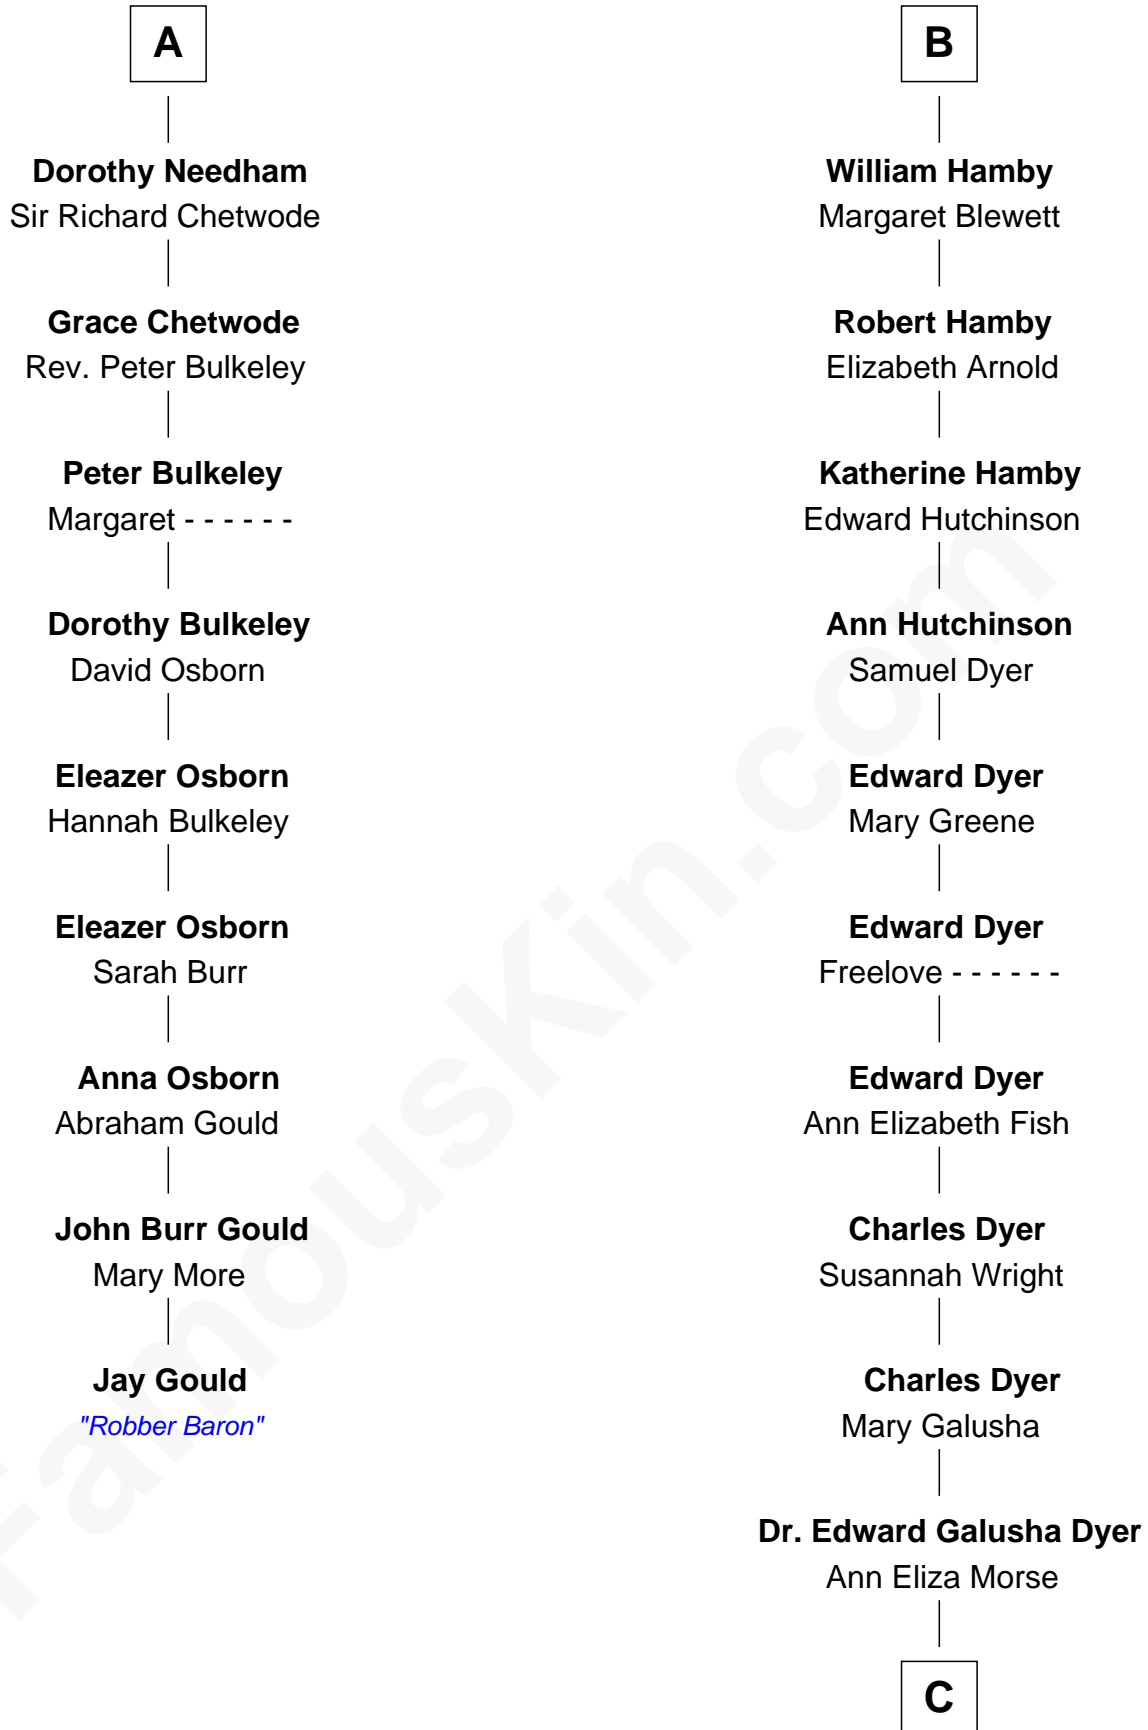

FamousKin.com

Relationship Chart of

Jay Gould

American Railroad "Robber Baron"

15th cousin 6 times removed of

Andrew Shue

TV Actor

John de Welles

Maud de Roos

C

Emily Almira Dyer
Alexander Hunter Gunn

Alexander Hunter Gunn
Harriet Grace Brewster Willcox

Mary Brewster Gunn
Adoniram Judson Wells

Anne Brewster Wells
James William Shue

Andrew Shue
TV Actor