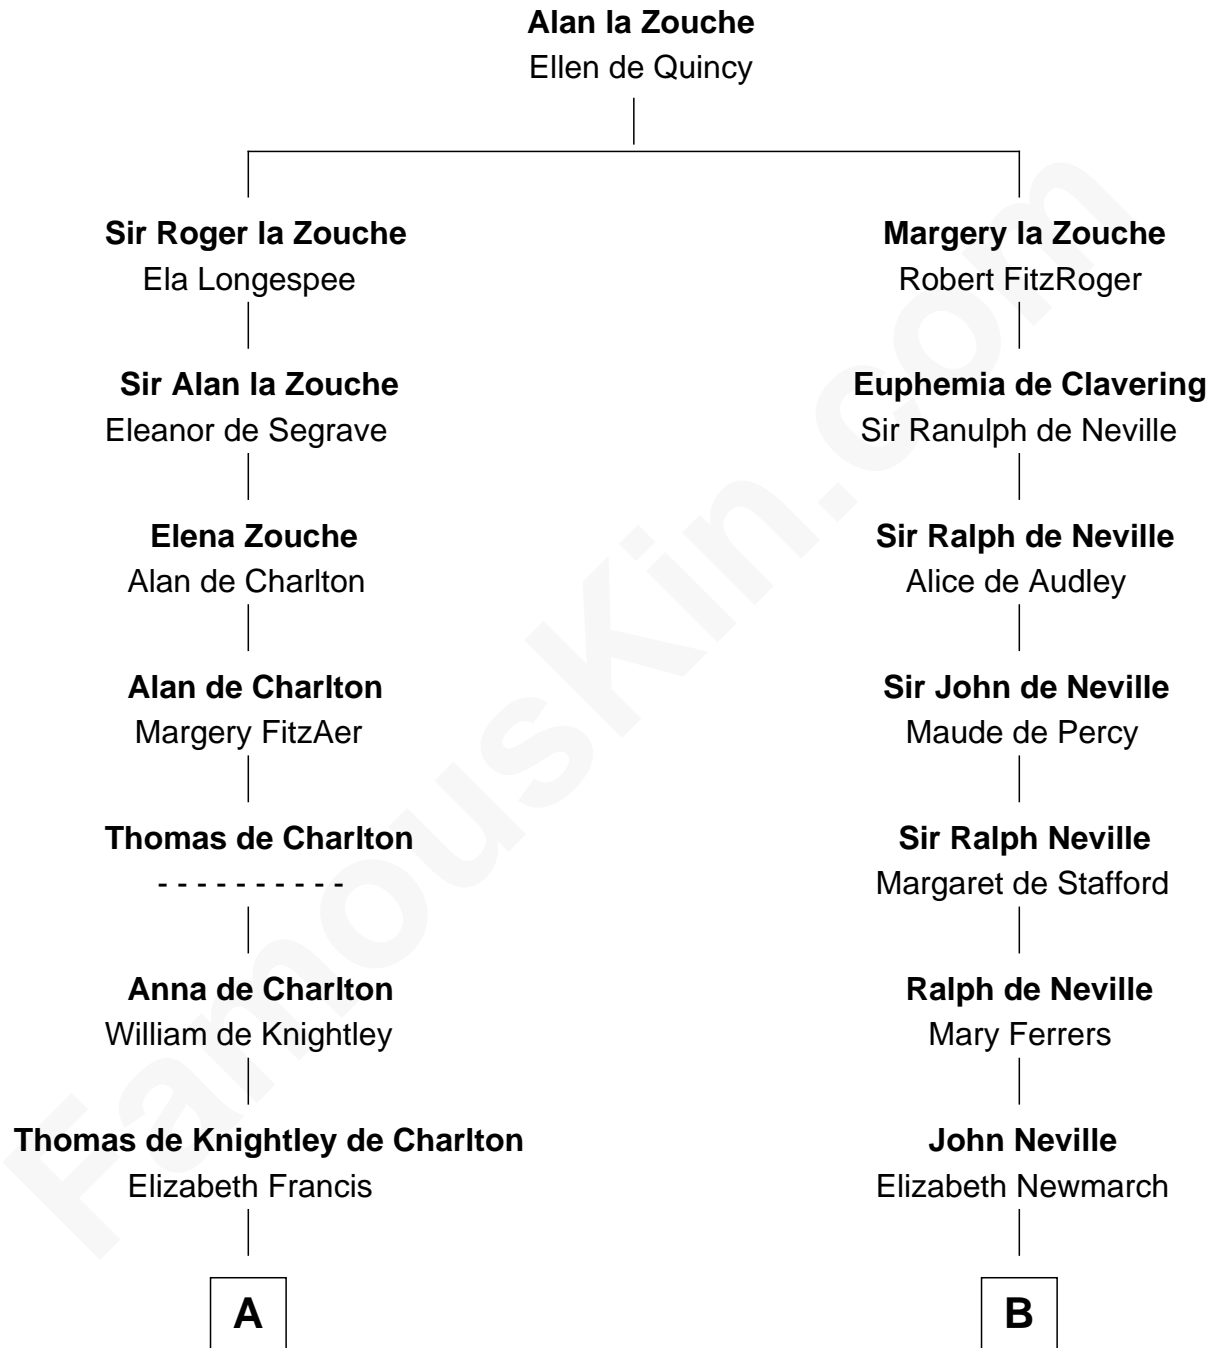

FamousKin.com

Relationship Chart of

Jay Gould

American Railroad "Robber Baron"

19th cousin 2 times removed of

Charles A. Pillsbury

Co-Founder of C.A. Pillsbury Co.

C

Anna Osborn
Abraham Gould

John Burr Gould
Mary More

Jay Gould
"Robber Baron"

D

John Carleton
Hannah Platts

Moses Carleton
Margaret Sprake

Henry Carleton
Polly Greeley

Margaret Sprague Carleton
George Alfred Pillsbury