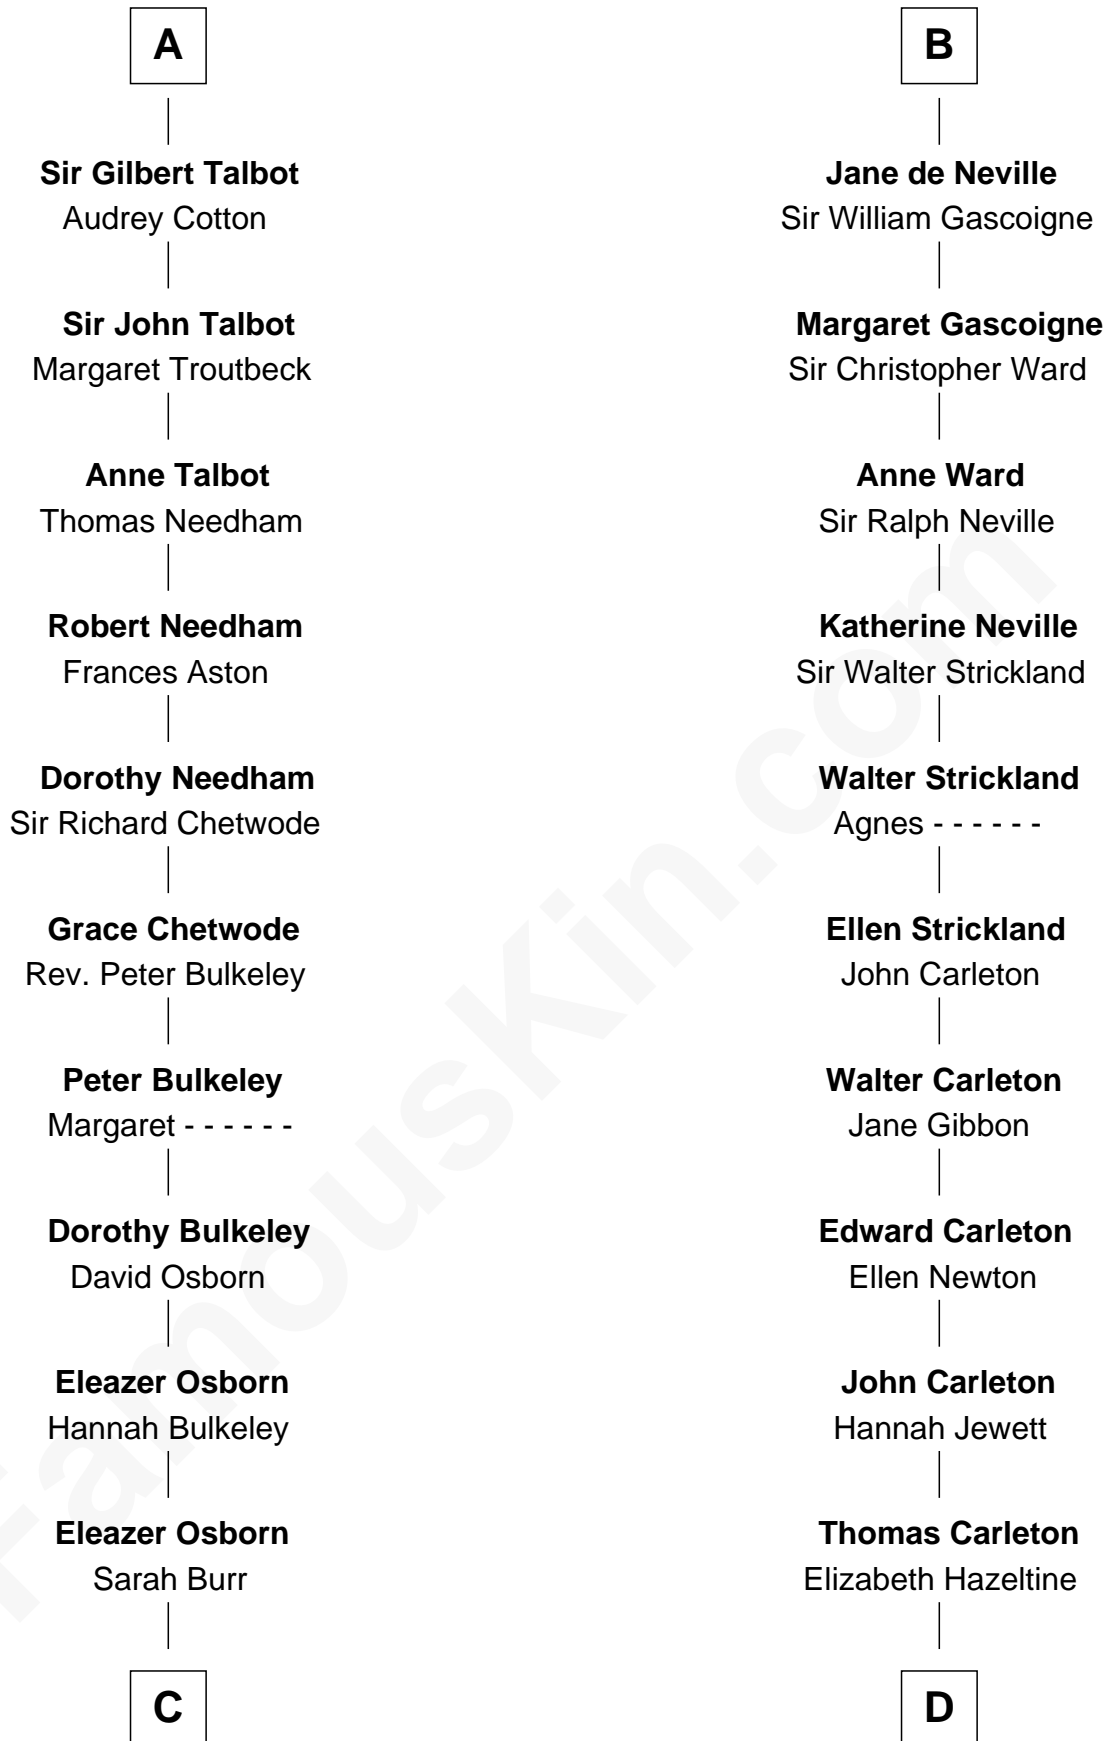

FamousKin.com

Relationship Chart of

Jay Gould

American Railroad "Robber Baron"

19th cousin 2 times removed of

Charles A. Pillsbury

Co-Founder of C.A. Pillsbury Co.

C

Anna Osborn
Abraham Gould

John Burr Gould
Mary More

Jay Gould
"Robber Baron"

D

John Carleton
Hannah Platts

Moses Carleton
Margaret Sprake

Henry Carleton
Polly Greeley

Margaret Sprague Carleton
George Alfred Pillsbury