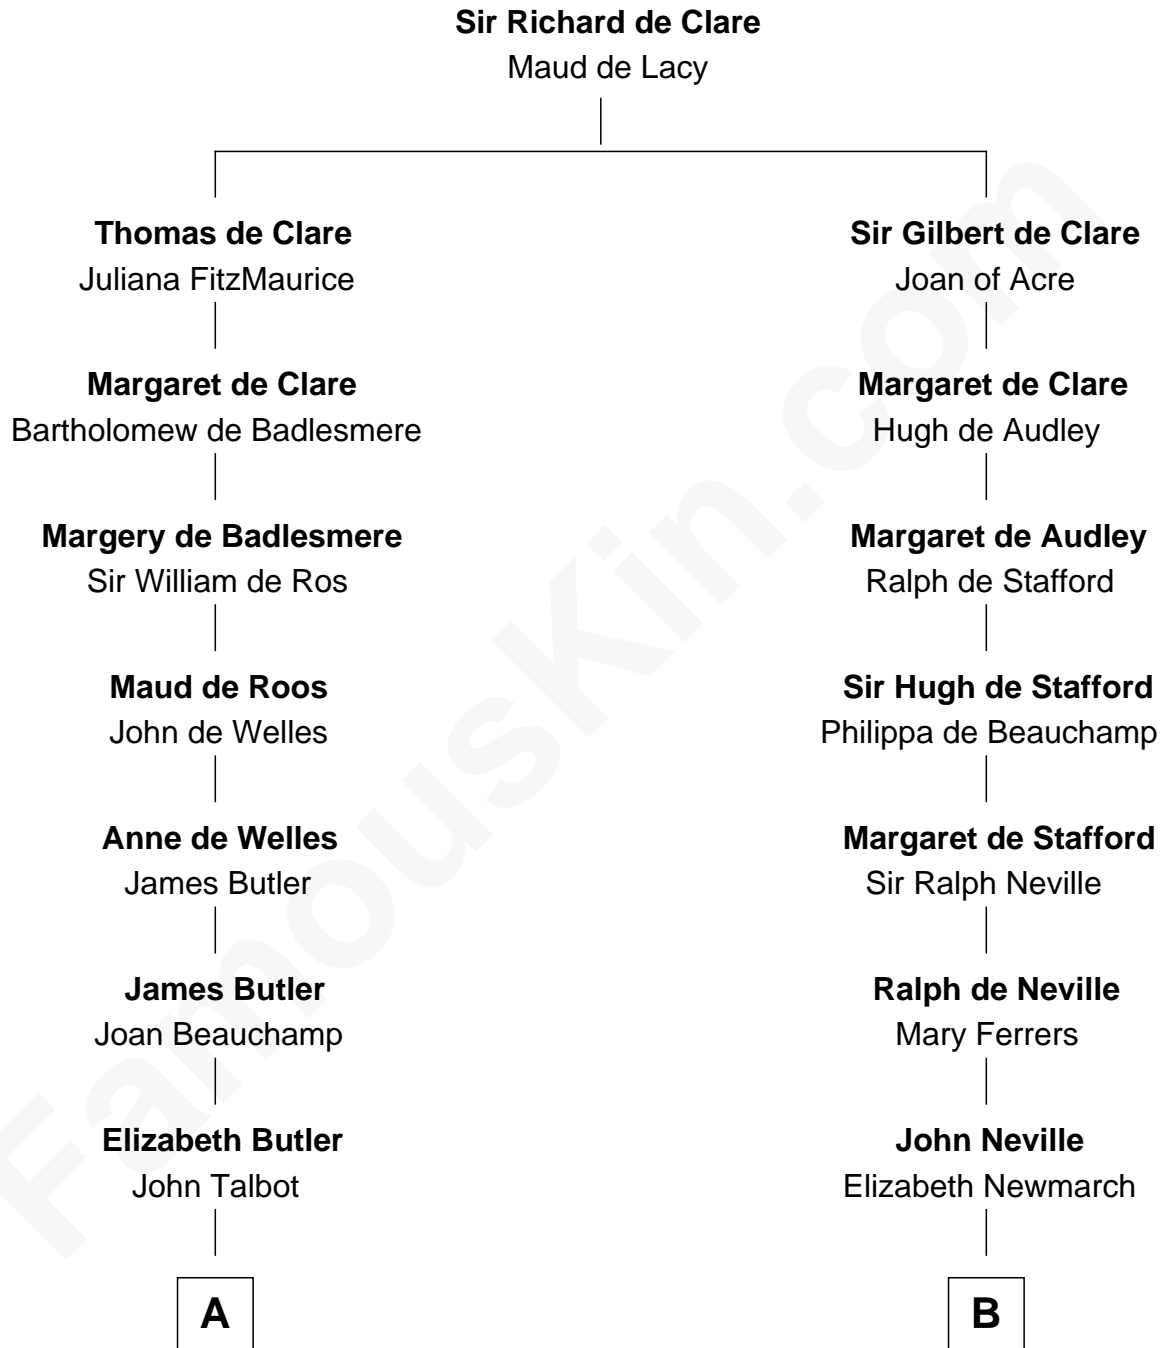

FamousKin.com

Relationship Chart of

Jay Gould

American Railroad "Robber Baron"

19th cousin 2 times removed of

Charles A. Pillsbury

Co-Founder of C.A. Pillsbury Co.

C

Anna Osborn
Abraham Gould

John Burr Gould
Mary More

Jay Gould
"Robber Baron"

D

John Carleton
Hannah Platts

Moses Carleton
Margaret Sprake

Henry Carleton
Polly Greeley

Margaret Sprague Carleton
George Alfred Pillsbury