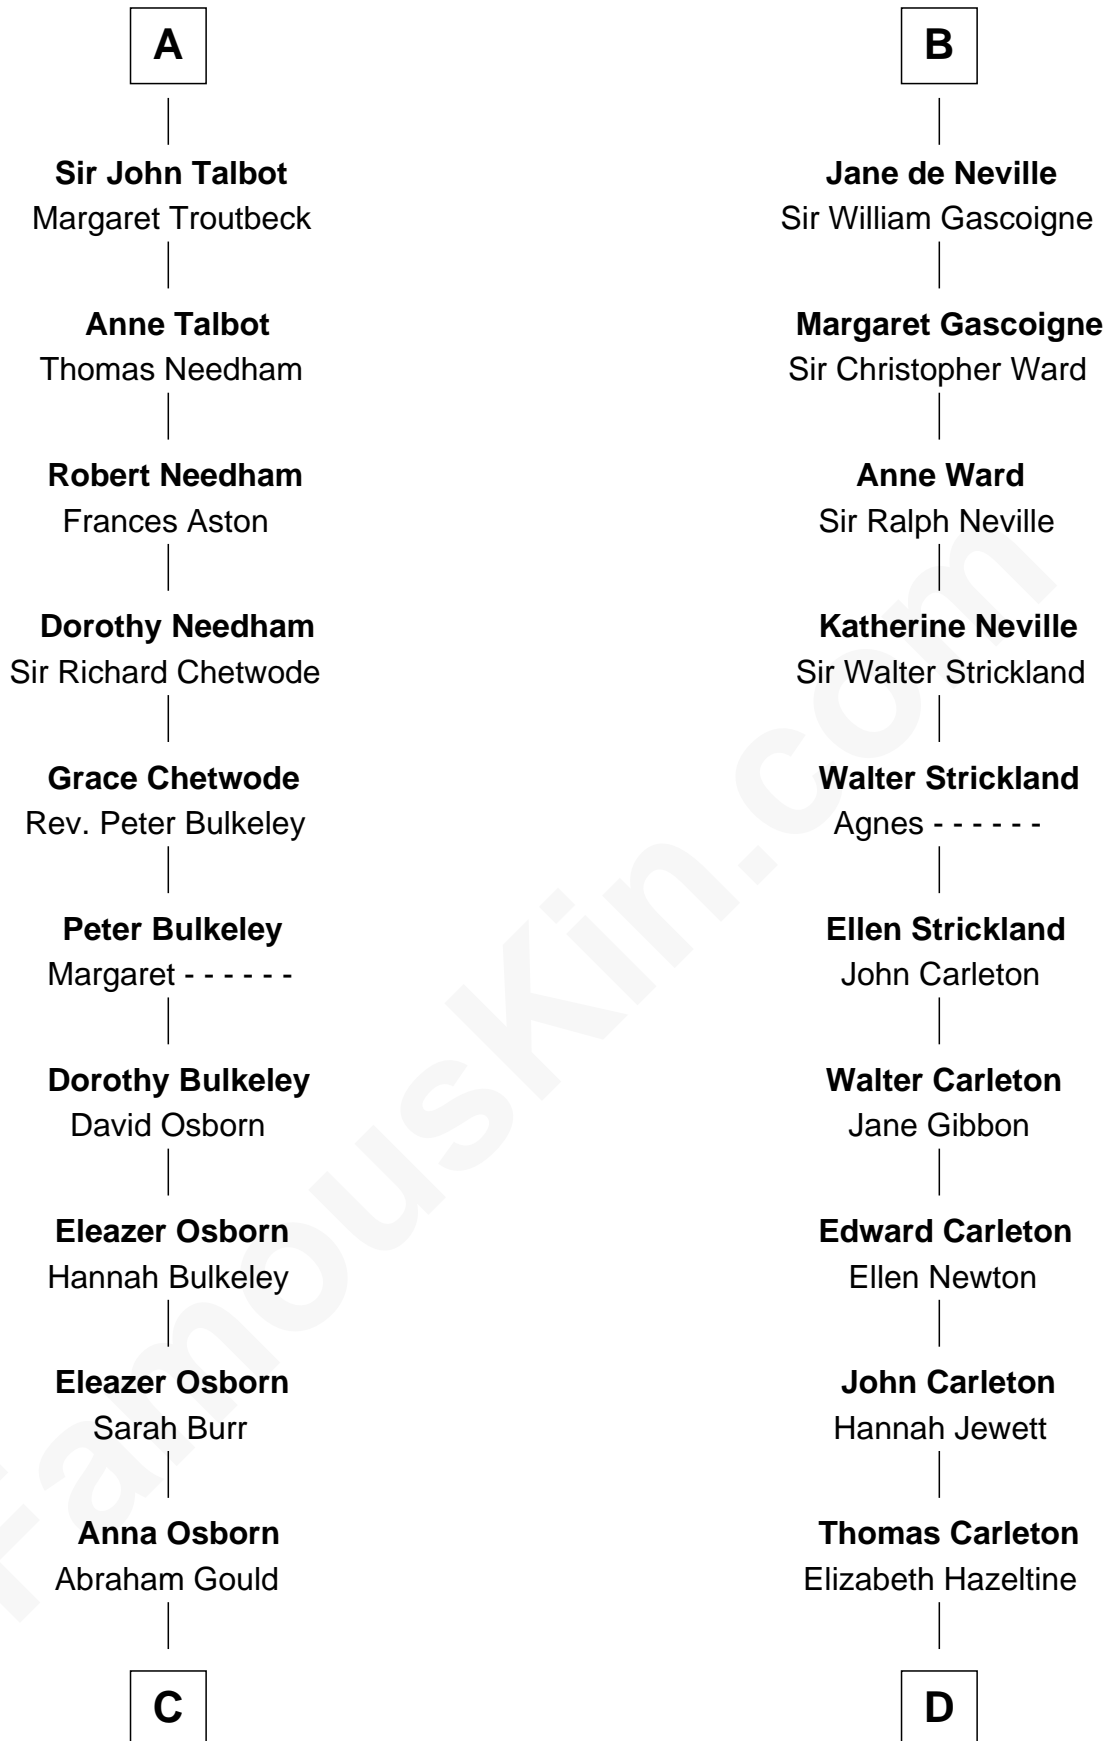

FamousKin.com

Relationship Chart of

Jay Gould

American Railroad "Robber Baron"

18th cousin 3 times removed of

Charles A. Pillsbury

Co-Founder of C.A. Pillsbury Co.

C

John Burr Gould

Mary More

Jay Gould

"Robber Baron"

D

John Carleton

Hannah Platts

Moses Carleton