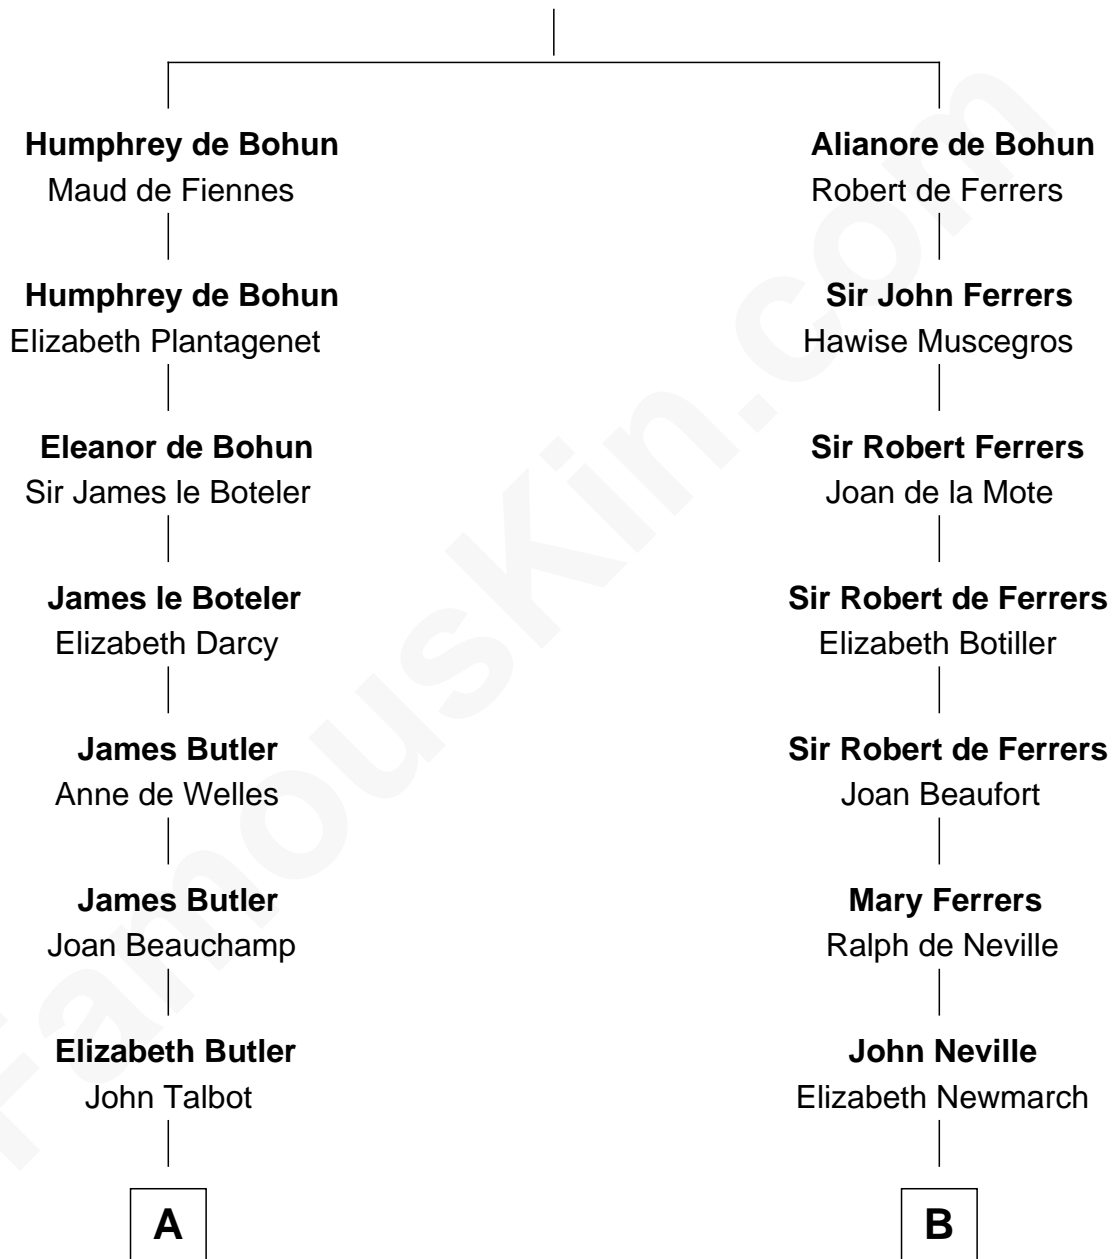

FamousKin.com

Relationship Chart of

Jay Gould

American Railroad "Robber Baron"

19th cousin 2 times removed of

Charles A. Pillsbury

Co-Founder of C.A. Pillsbury Co.

Sir Humphrey de Bohun

Eleanor de Braiose

C

Anna Osborn
Abraham Gould

John Burr Gould
Mary More

Jay Gould
"Robber Baron"

D

John Carleton
Hannah Platts

Moses Carleton
Margaret Sprake