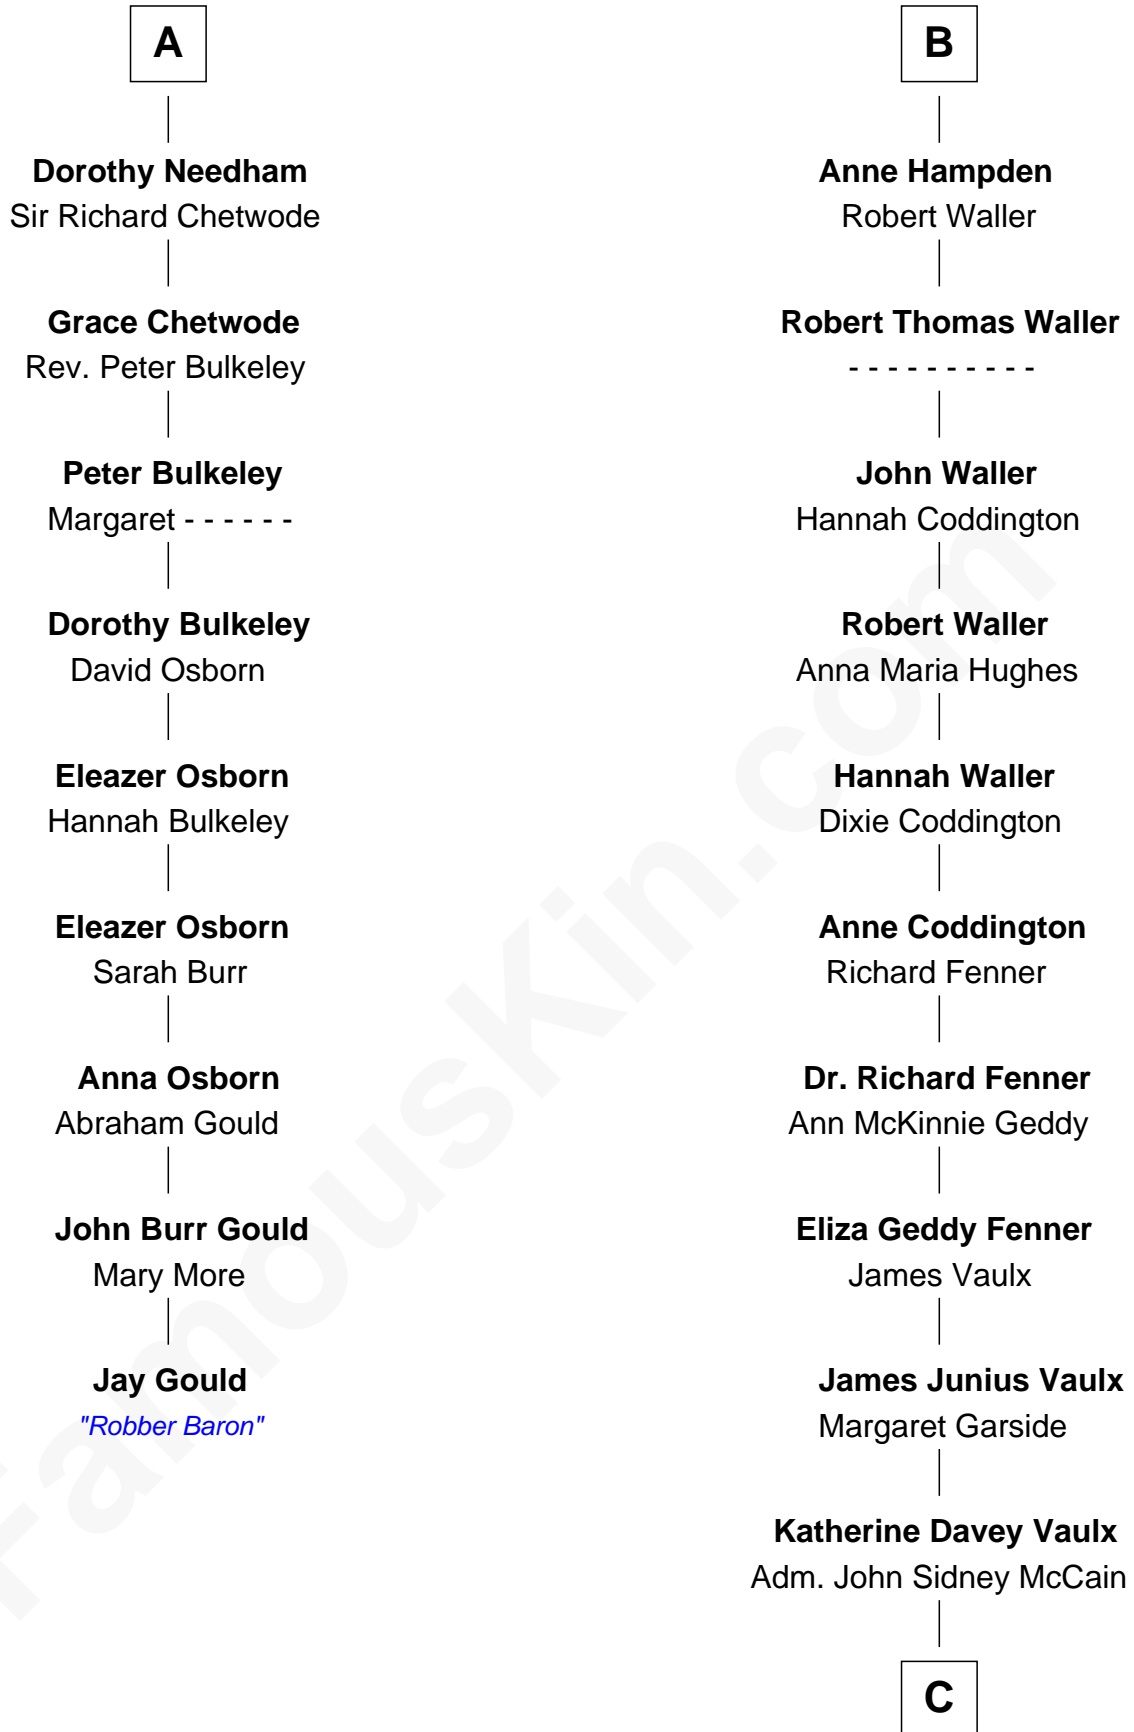

## Relationship Chart of

### Jay Gould

American Railroad "Robber Baron"

15th cousin 3 times removed of

**John McCain**

U.S. Senator from Arizona

**John de Welles**

Maud de Roos

**C**

Adm. **John Sidney McCain**

Roberta Wright

**John McCain**

*U.S. Senator from Arizona*

FamousKin.com