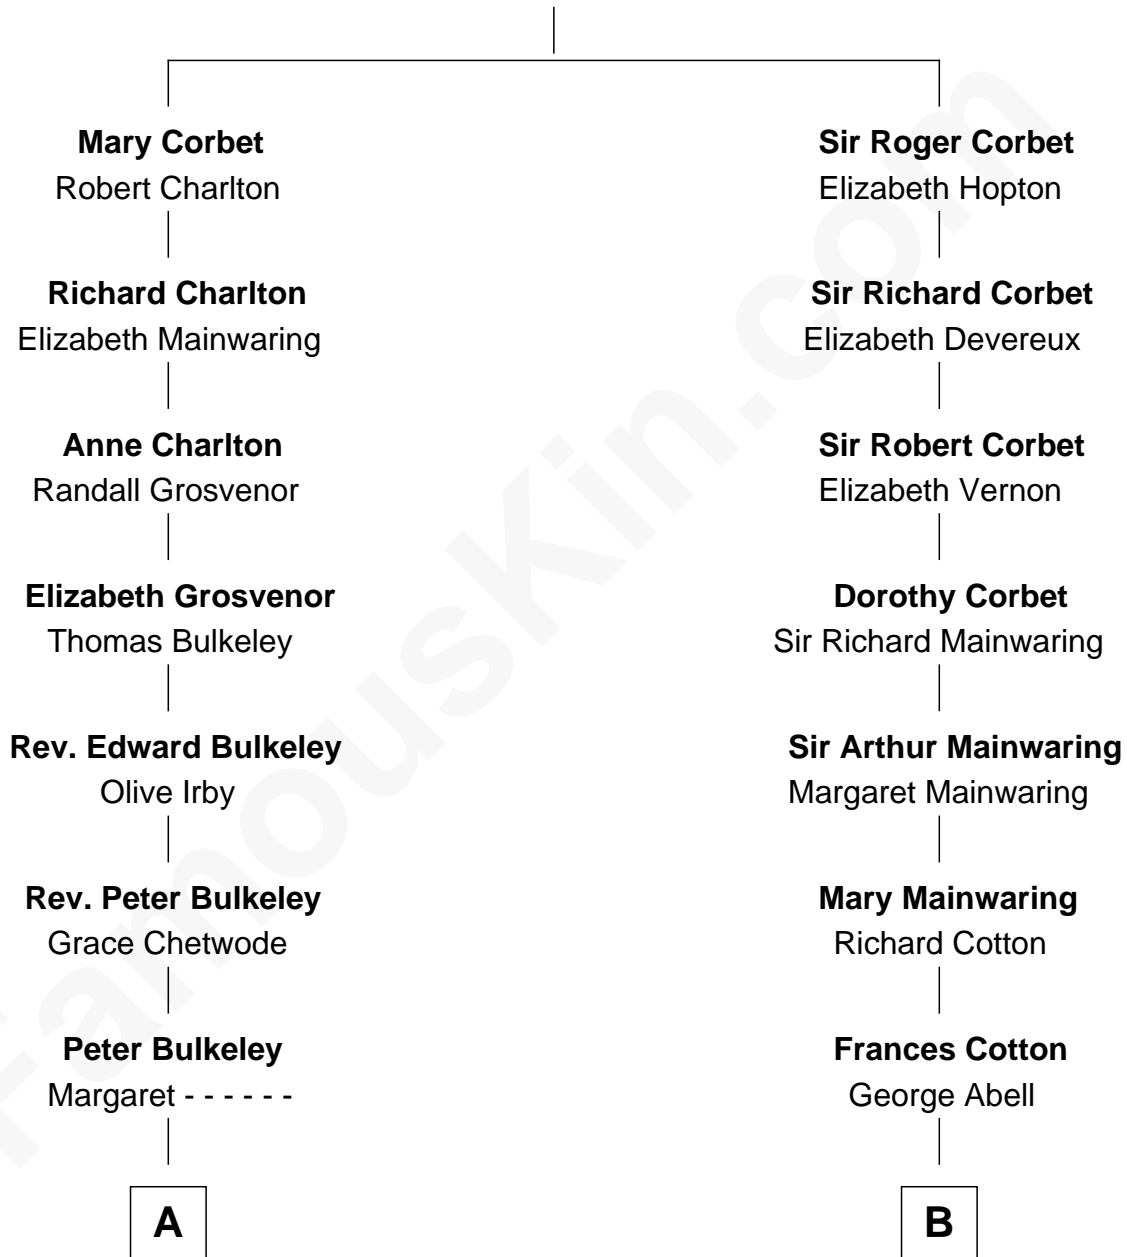

FamousKin.com

Relationship Chart of Jay Gould

American Railroad "Robber Baron"

12th cousin 5 times removed of

Illeana Douglas

TV and Movie Actress

Sir Robert Corbet

Margaret - - - - -

Illeana Douglas photo by [Lan Bui](#) (CC BY-SA 2.0)