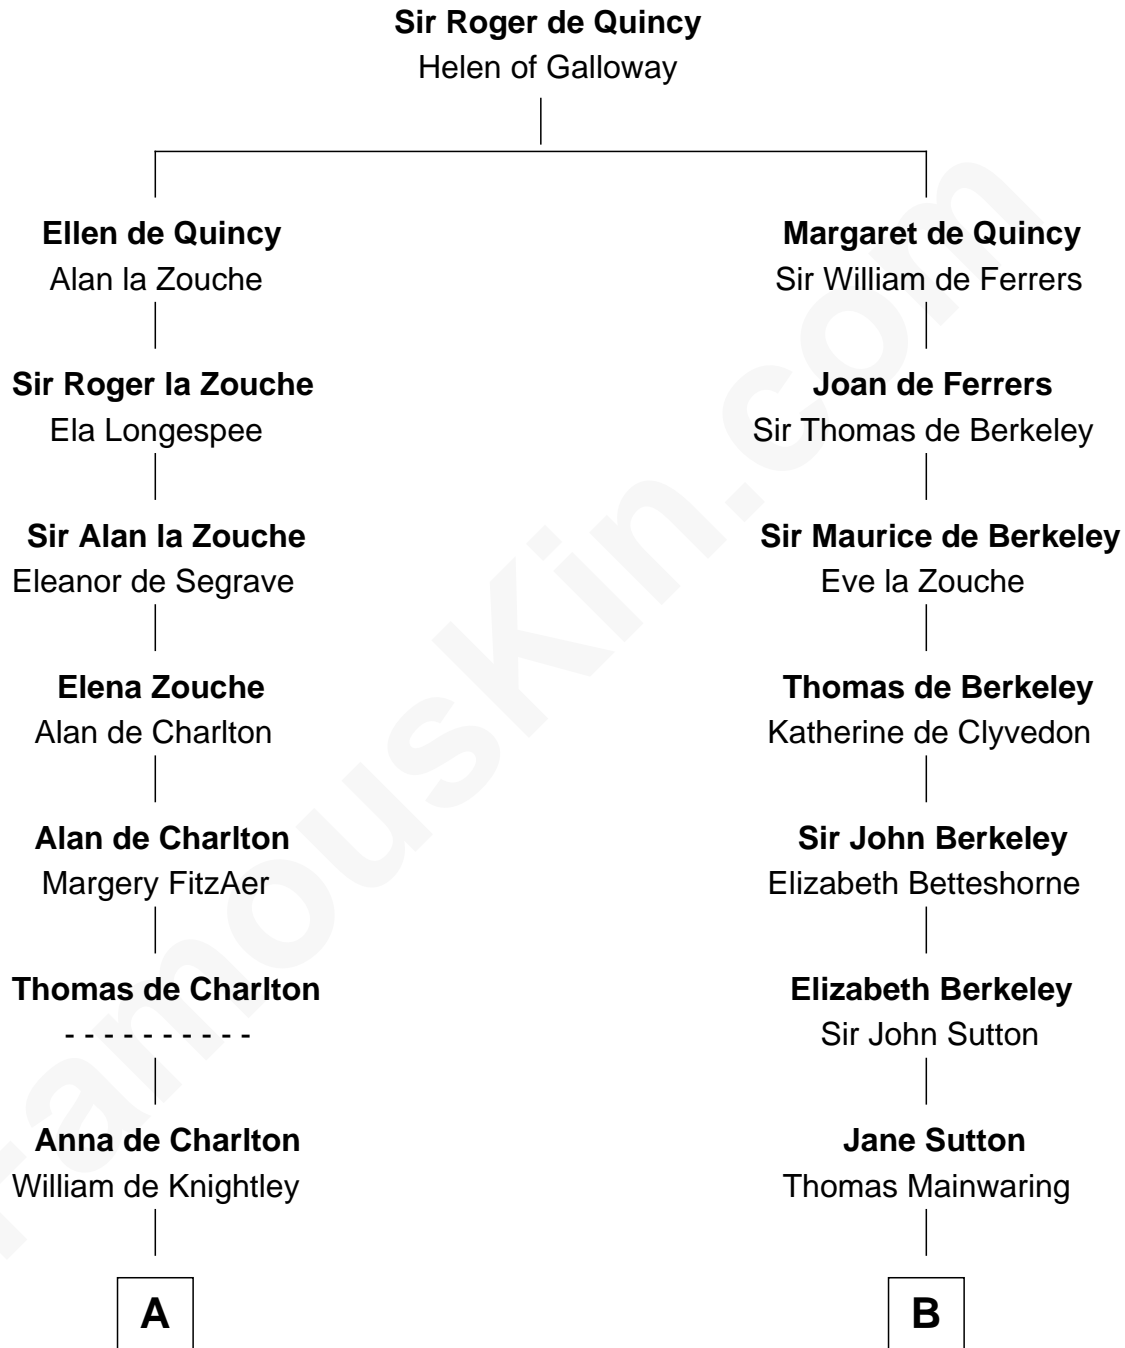

FamousKin.com

Relationship Chart of

Jay Gould

American Railroad "Robber Baron"

20th cousin 1 time removed of

Illeana Douglas

TV and Movie Actress

C

Eleazer Osborn

Sarah Burr

Anna Osborn

Abraham Gould

John Burr Gould

Mary More

Jay Gould

"Robber Baron"