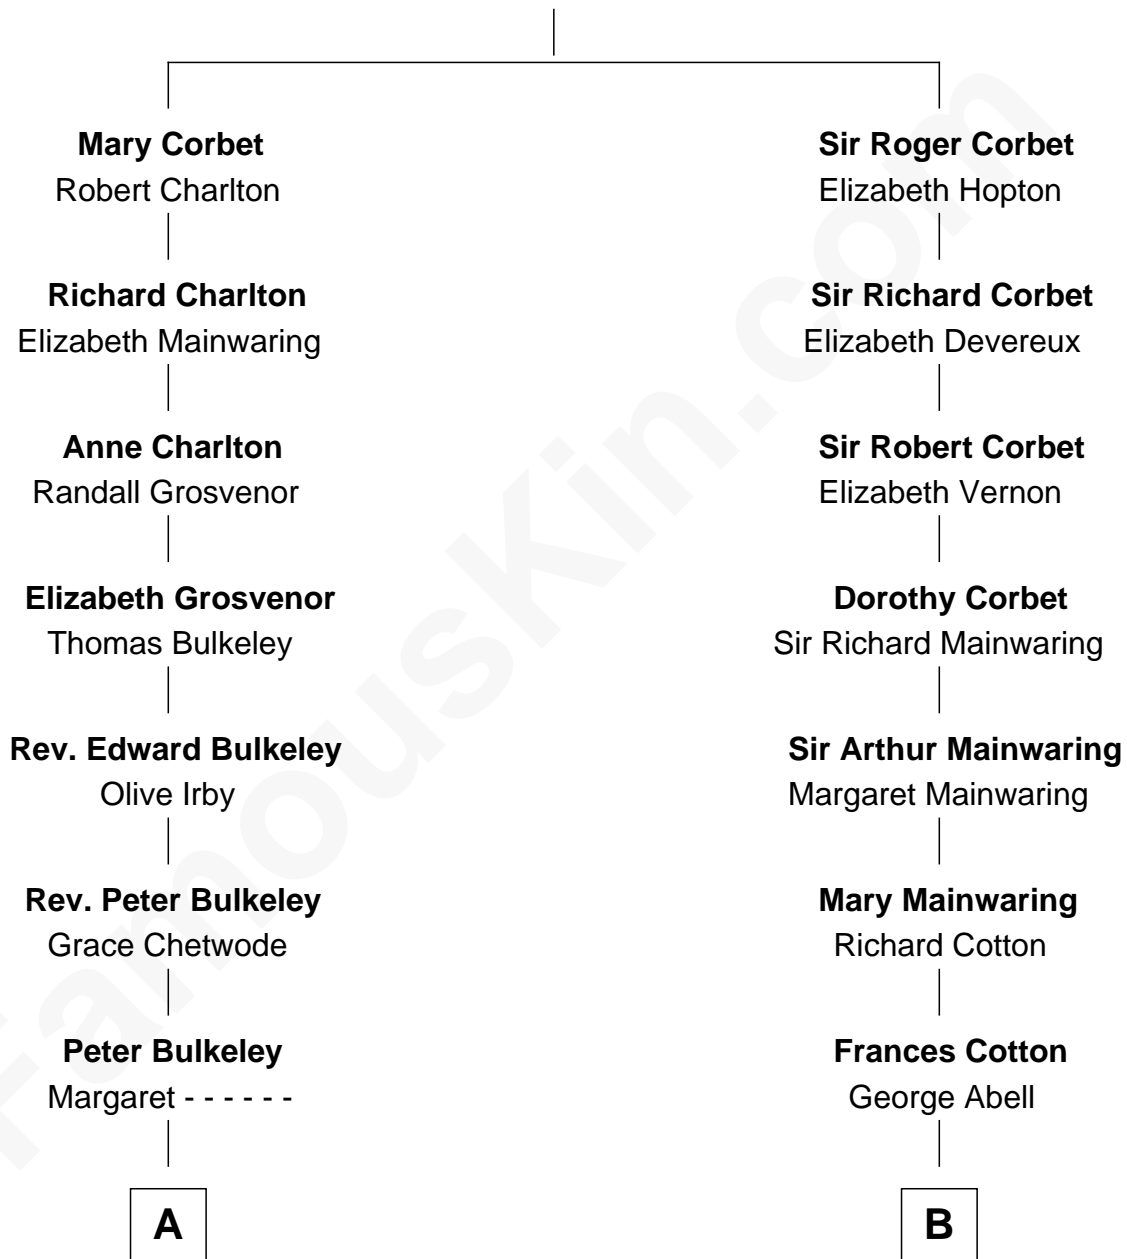

## Relationship Chart of

### Jay Gould

American Railroad "Robber Baron"

12th cousin 3 times removed of

**Melvyn Douglas**  
Movie Actor

**Sir Robert Corbet**  
Margaret - - - - -

**A**

**Dorothy Bulkeley**

David Osborn

**Eleazer Osborn**

Hannah Bulkeley

**Eleazer Osborn**

Sarah Burr

**Anna Osborn**

Abraham Gould

**John Burr Gould**

Mary More

**Jay Gould**

*"Robber Baron"*

**B**

**Robert Abell**

Joanna - - - - -

**Caleb Abell**

Margaret Post

**Mary Abell**