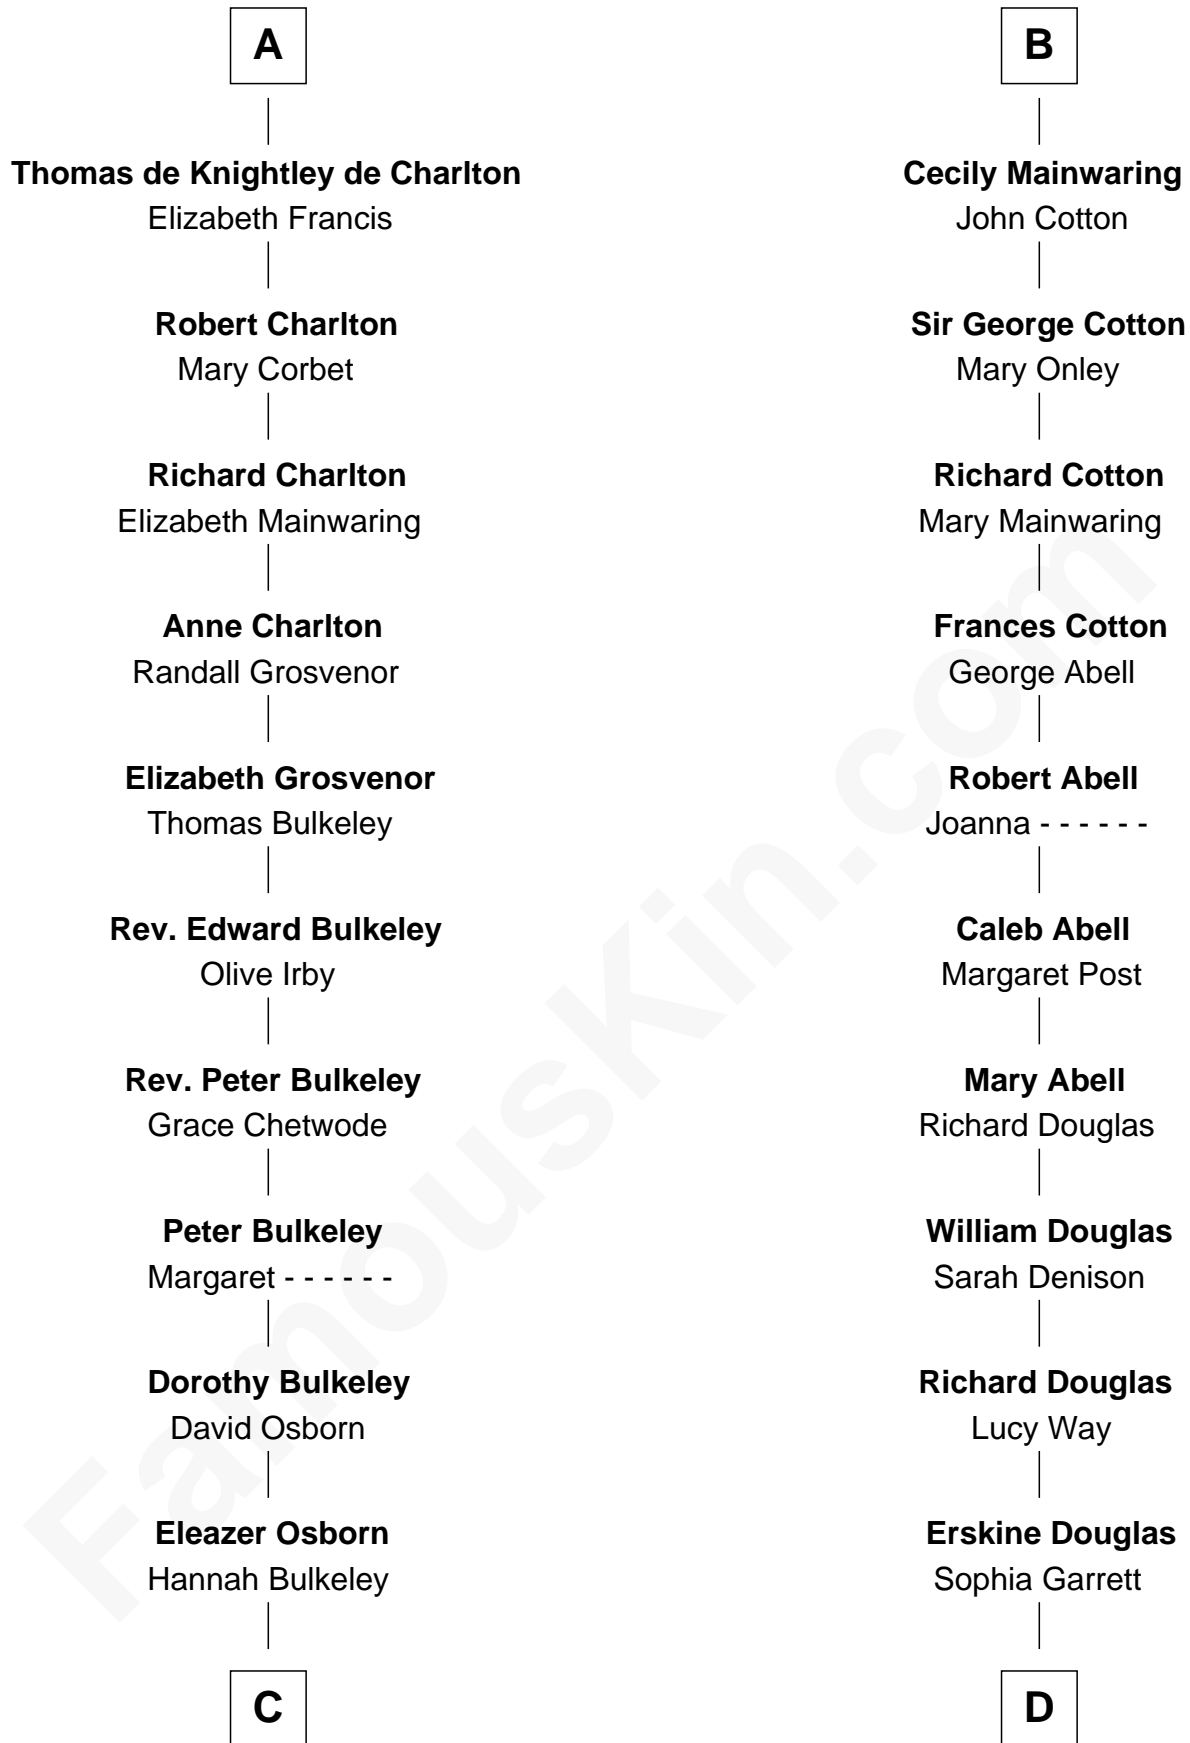

FamousKin.com

Relationship Chart of

Jay Gould

American Railroad "Robber Baron"

19th cousin 1 time removed of

Melvyn Douglas
Movie Actor

C

Eleazer Osborn

Sarah Burr

Anna Osborn

Abraham Gould

John Burr Gould

Mary More

Jay Gould

"Robber Baron"

D