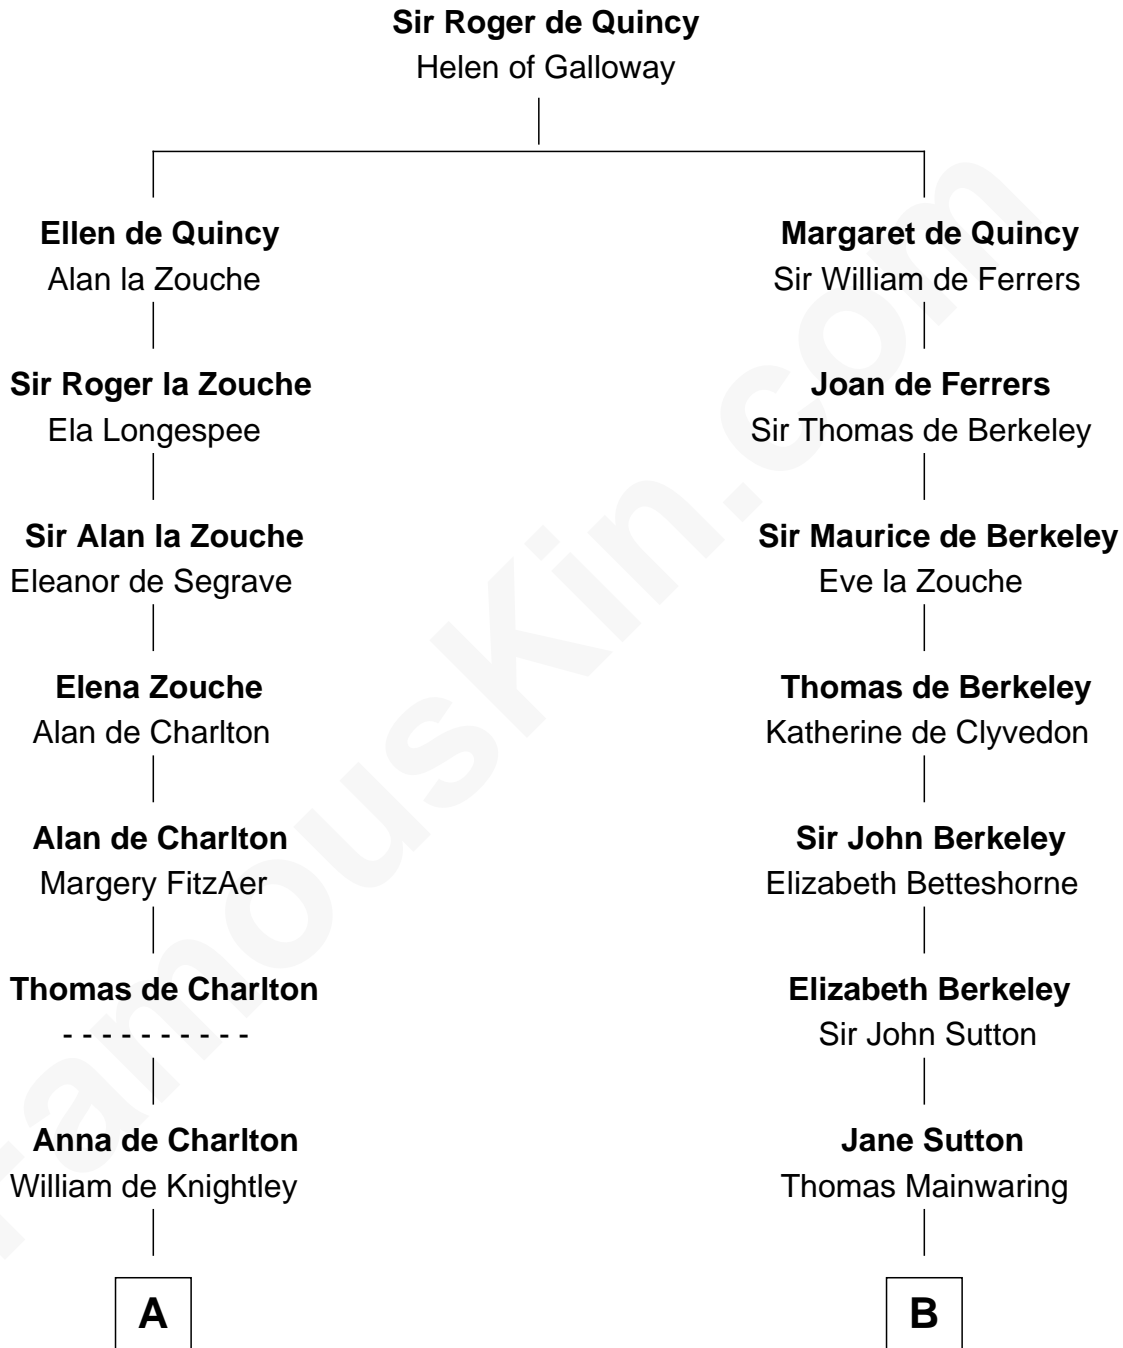

FamousKin.com

Relationship Chart of

Jay Gould

American Railroad "Robber Baron"

19th cousin 1 time removed of

Melvyn Douglas
Movie Actor

C

Eleazer Osborn

Sarah Burr

Anna Osborn

Abraham Gould

John Burr Gould

Mary More

Jay Gould

"Robber Baron"

D

Emma Jane Douglas

Col. George Taliaferro Shackelford

Lena Priscilla Shackelford

Edouard Gregory Hesselberg

Melvyn Douglas

Movie Actor

FamousKin.com