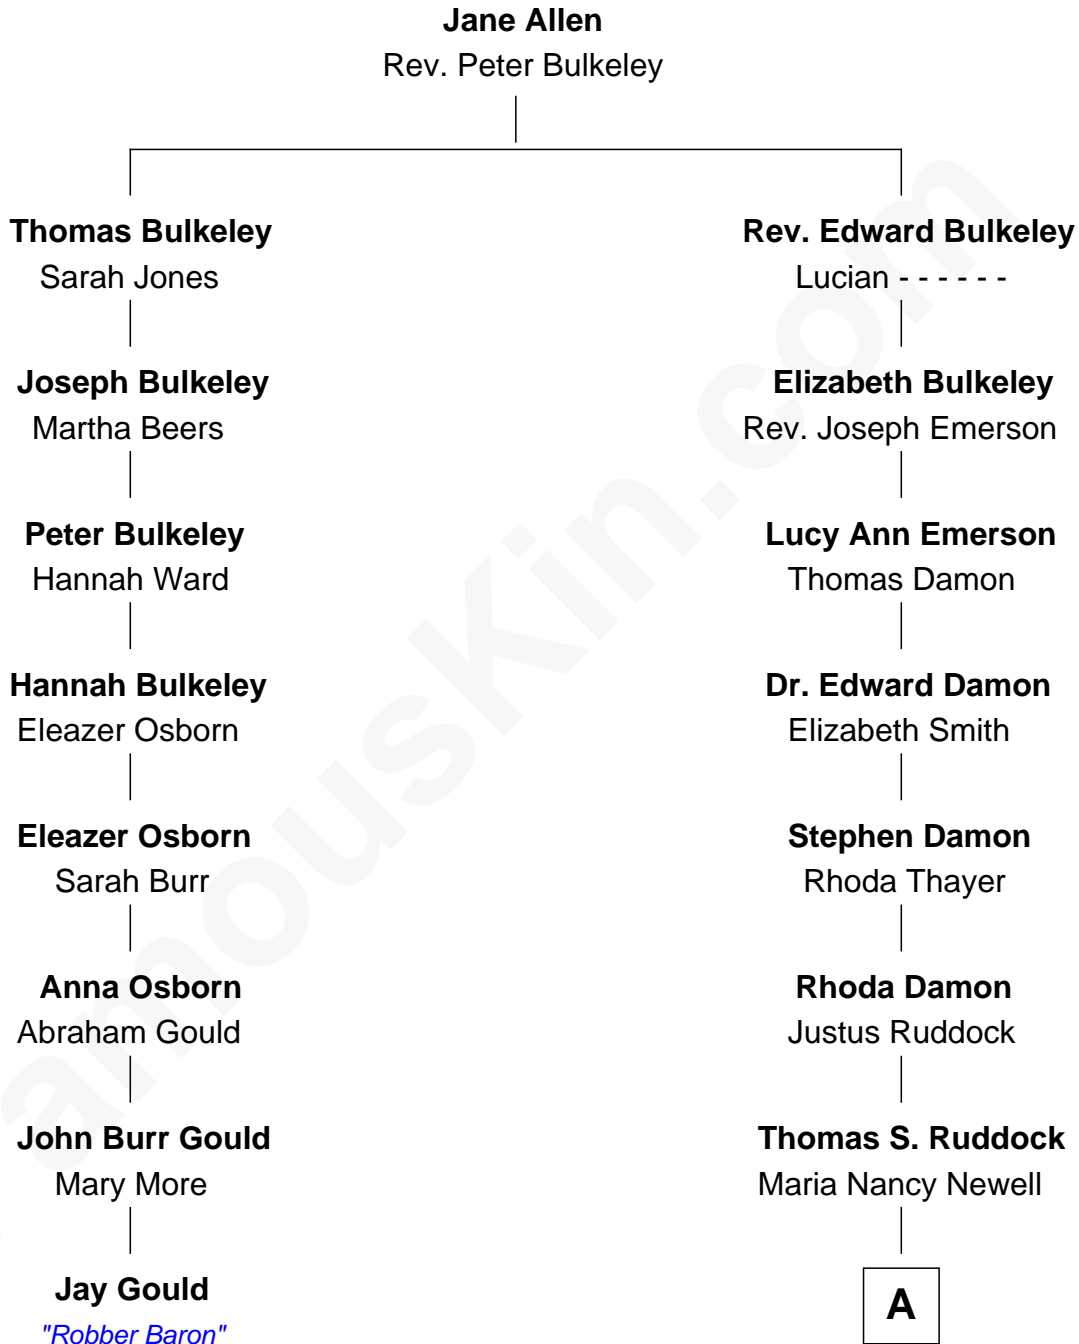

## Relationship Chart of

### Jay Gould

American Railroad "Robber Baron"

7th cousin 3 times removed of

**Sarah Palin**

9th Governor of Alaska

**A**

—  
**May Belle Ruddock**  
Henry Charles Brandt

—  
**Nellie Marie Brandt**  
Charles Francis Heath

—  
**Charles Richard Heath**  
Sarah Sheeran

—  
**Sarah Palin**  
*9th Governor of Alaska*

FamousKin.com