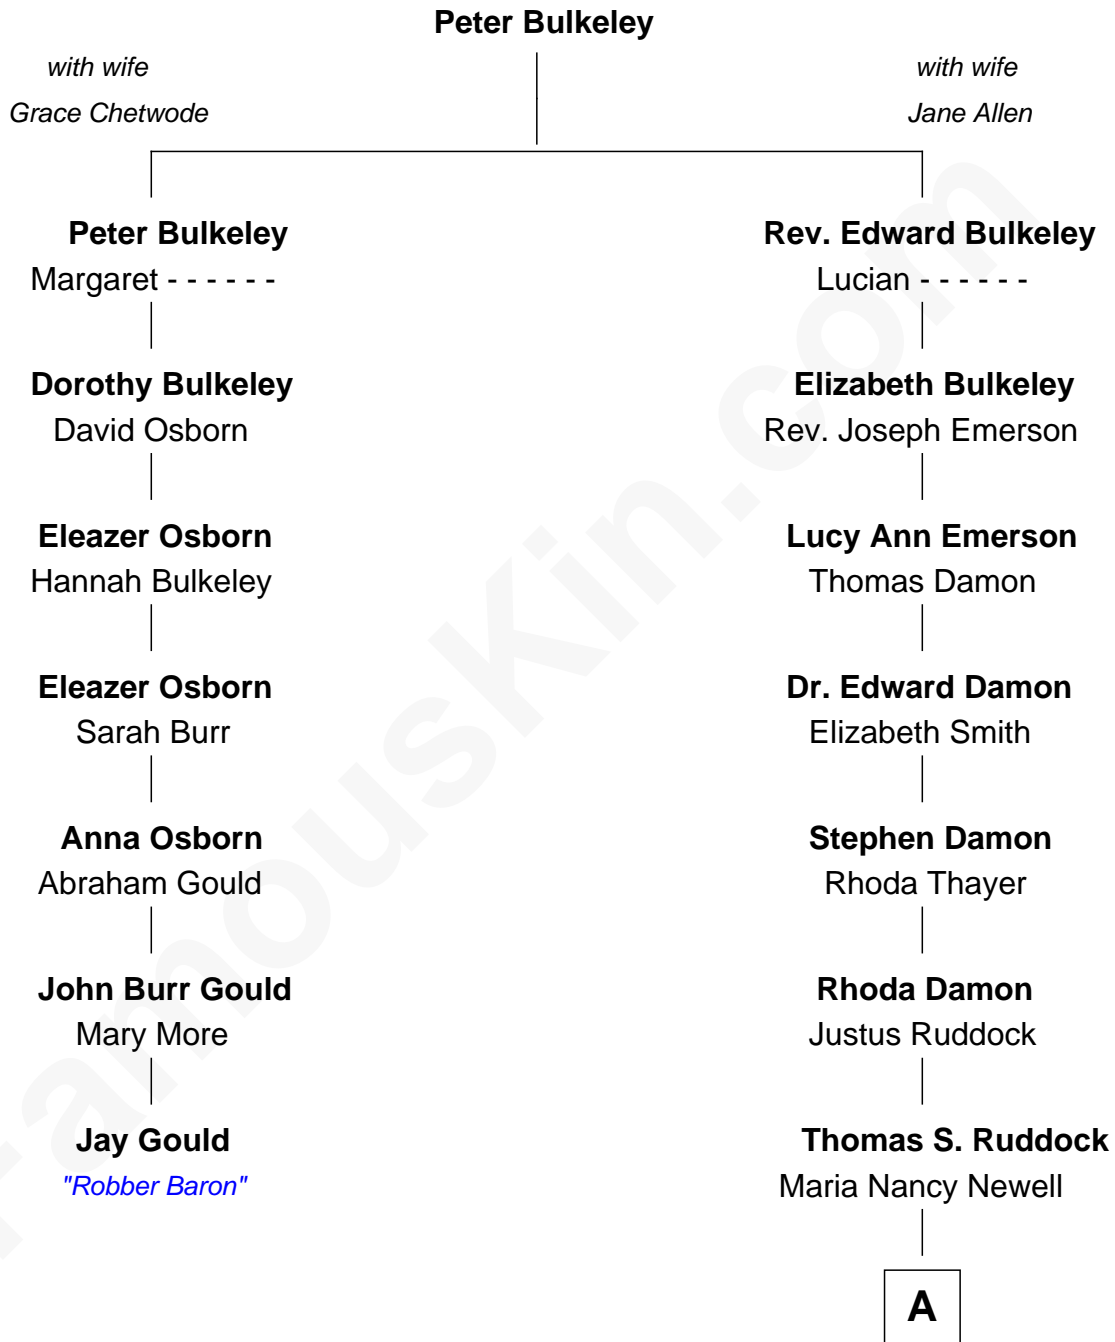

## Relationship Chart of

### Jay Gould

American Railroad "Robber Baron"

6th cousin 4 times removed of

**Sarah Palin**

9th Governor of Alaska

**A**

—  
**May Belle Ruddock**  
Henry Charles Brandt

—  
**Nellie Marie Brandt**  
Charles Francis Heath

—  
**Charles Richard Heath**  
Sarah Sheeran

—  
**Sarah Palin**  
*9th Governor of Alaska*

FamousKin.com