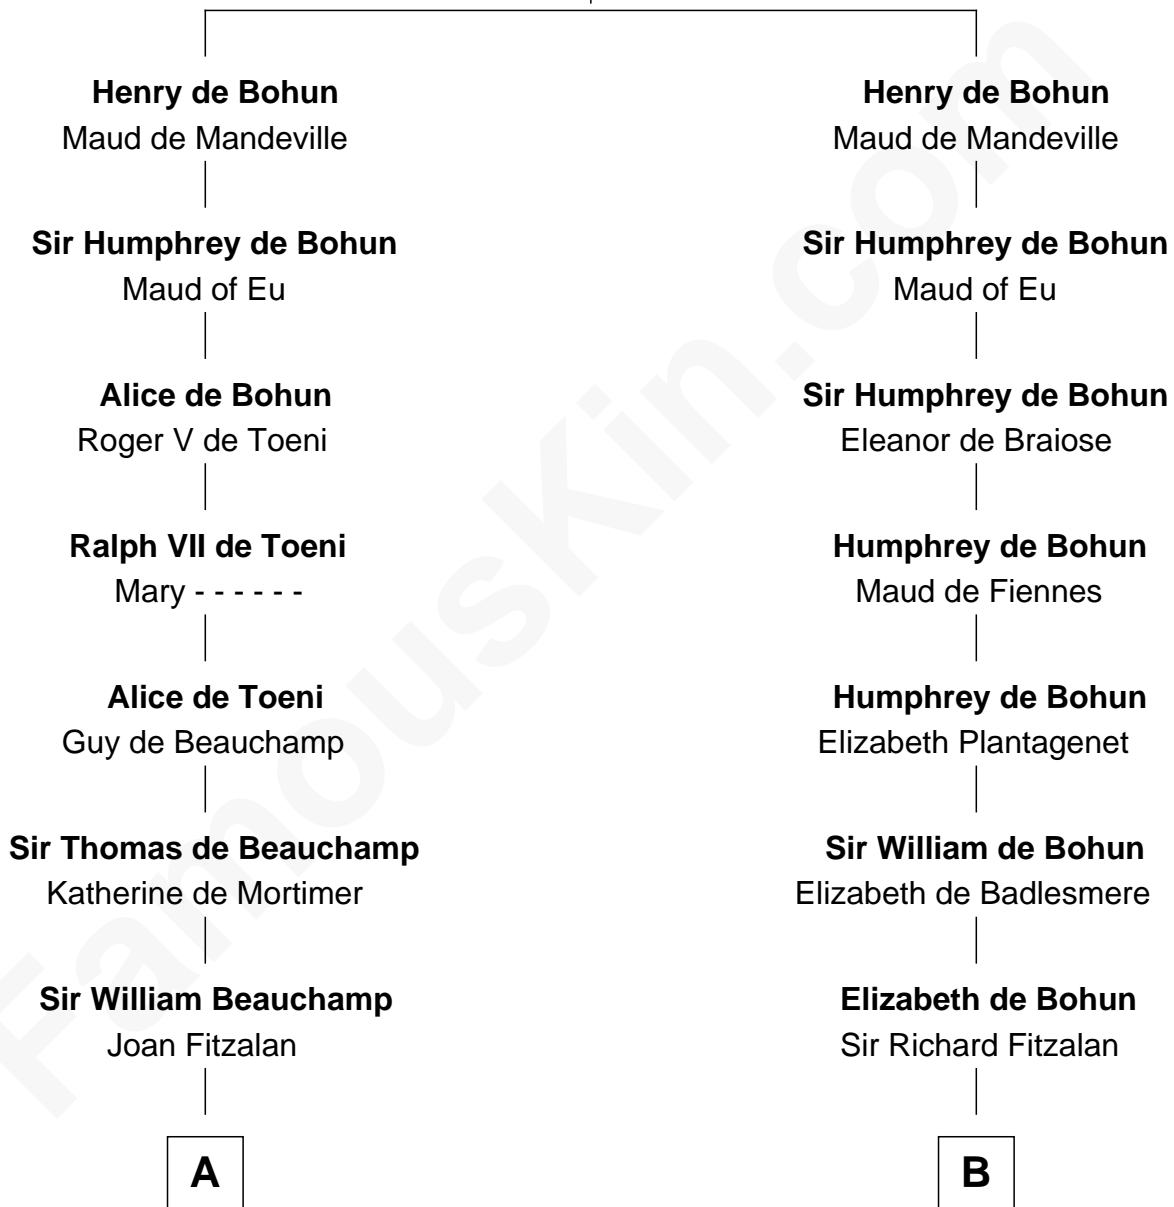

FamousKin.com

Relationship Chart of

Jay Gould

American Railroad "Robber Baron"

20th cousin 1 time removed of

Thomas Jefferson

3rd U.S. President and Signer of the Declaration of Independence

Humphrey IV de Bohun

Margaret of Scotland

C

Eleazer Osborn
Hannah Bulkeley

Eleazer Osborn
Sarah Burr

Anna Osborn
Abraham Gould

John Burr Gould
Mary More

Jay Gould
"Robber Baron"

D

Col. William Randolph
Mary Isham

Isham Randolph
Jane Rogers

Jane Randolph
Peter Jefferson

Thomas Jefferson
3rd U.S. President

FamousKin.com