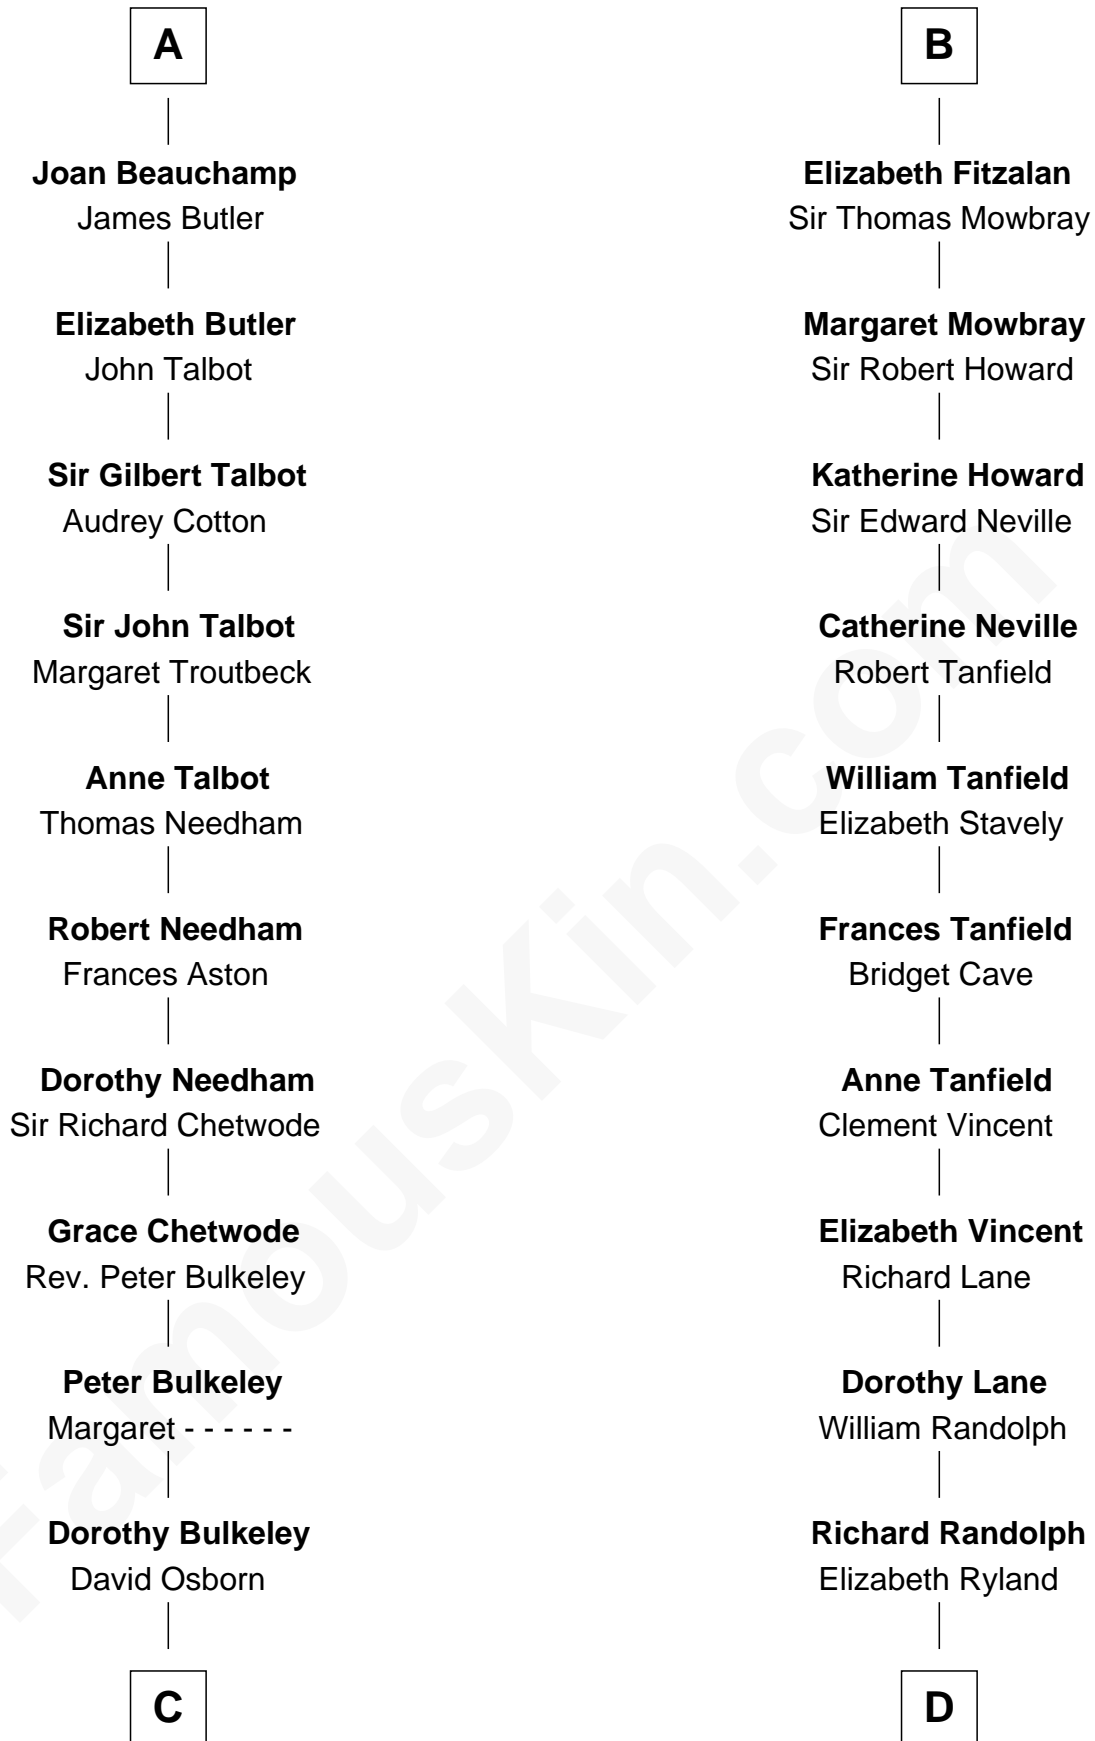

FamousKin.com

Relationship Chart of

Jay Gould

American Railroad "Robber Baron"

20th cousin 1 time removed of

Thomas Jefferson

3rd U.S. President and Signer of the Declaration of Independence

Humphrey IV de Bohun

Margaret of Scotland

C

Eleazer Osborn
Hannah Bulkeley

Eleazer Osborn
Sarah Burr

Anna Osborn
Abraham Gould

John Burr Gould
Mary More

Jay Gould
"Robber Baron"

D

Col. William Randolph
Mary Isham

Isham Randolph
Jane Rogers

Jane Randolph
Peter Jefferson

Thomas Jefferson
3rd U.S. President

FamousKin.com