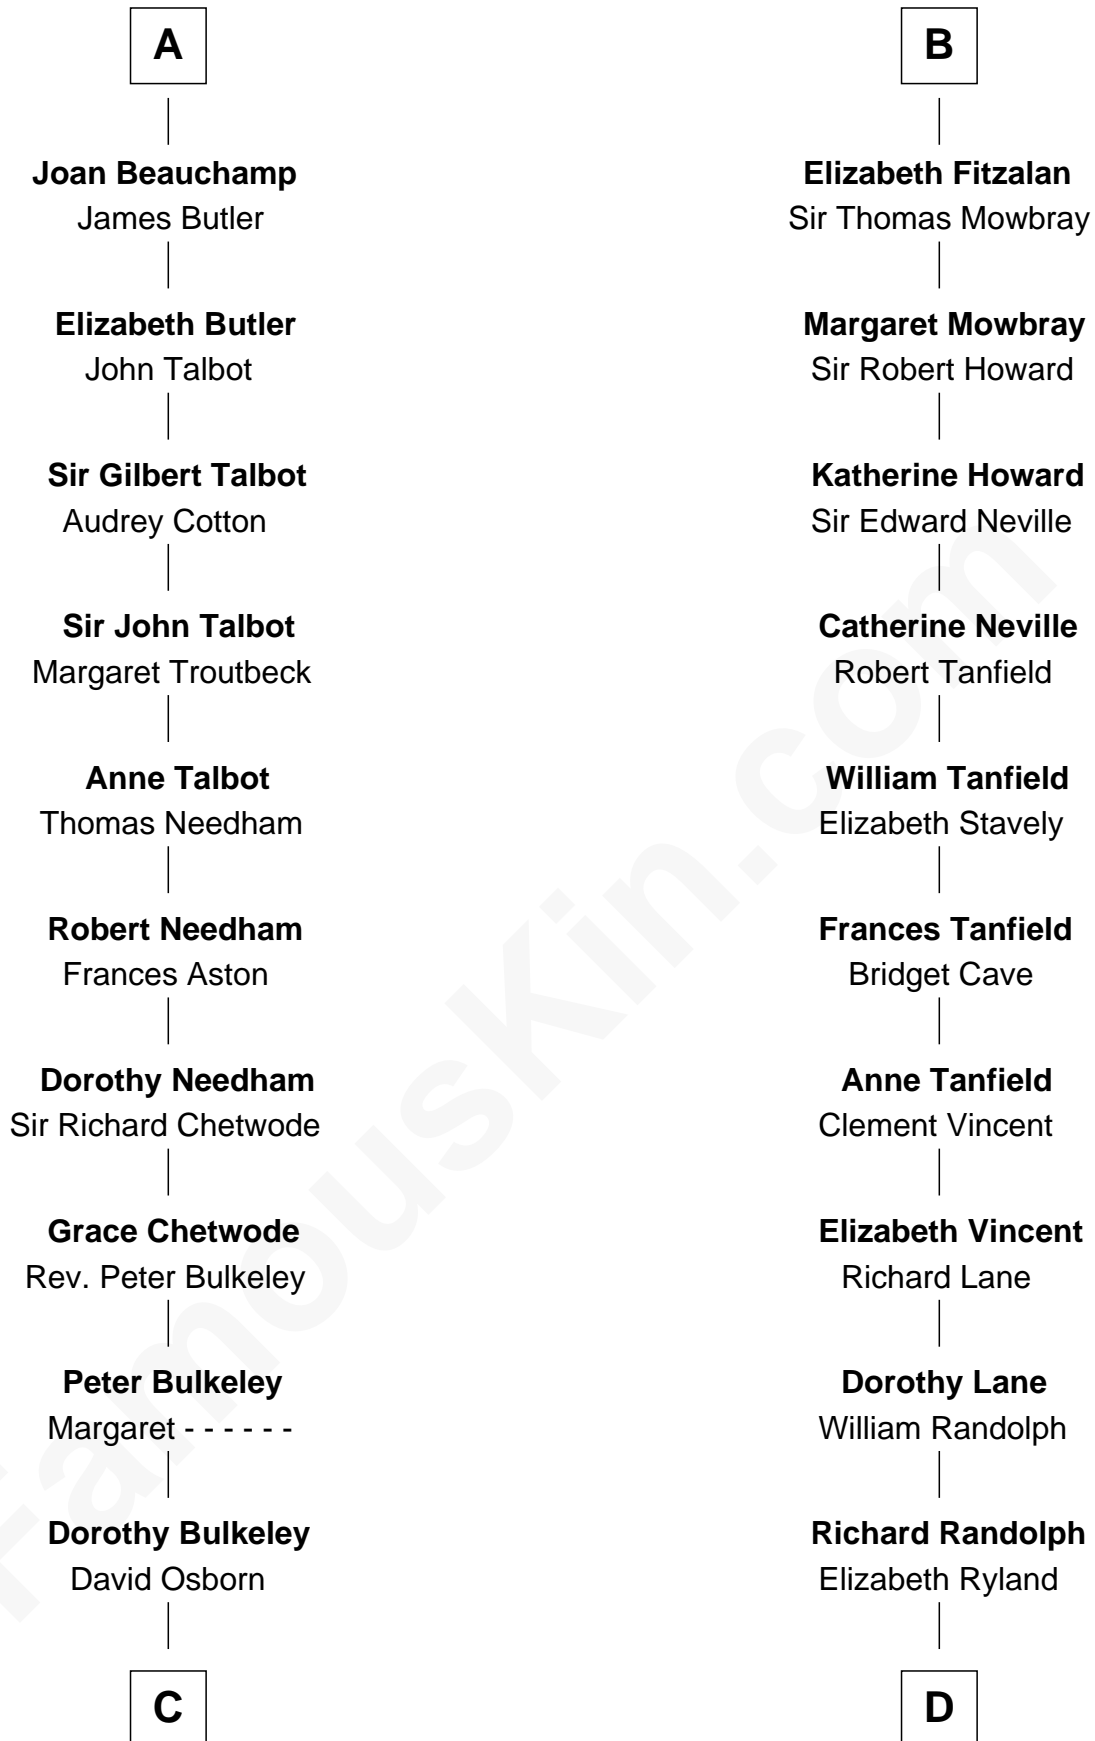

FamousKin.com

Relationship Chart of

Jay Gould

American Railroad "Robber Baron"

20th cousin 1 time removed of

Thomas Jefferson

3rd U.S. President and Signer of the Declaration of Independence

C

Eleazer Osborn
Hannah Bulkeley

Eleazer Osborn
Sarah Burr

Anna Osborn
Abraham Gould

John Burr Gould
Mary More

Jay Gould
"Robber Baron"

D

Col. William Randolph
Mary Isham

Isham Randolph
Jane Rogers

Jane Randolph
Peter Jefferson

Thomas Jefferson
3rd U.S. President

FamousKin.com