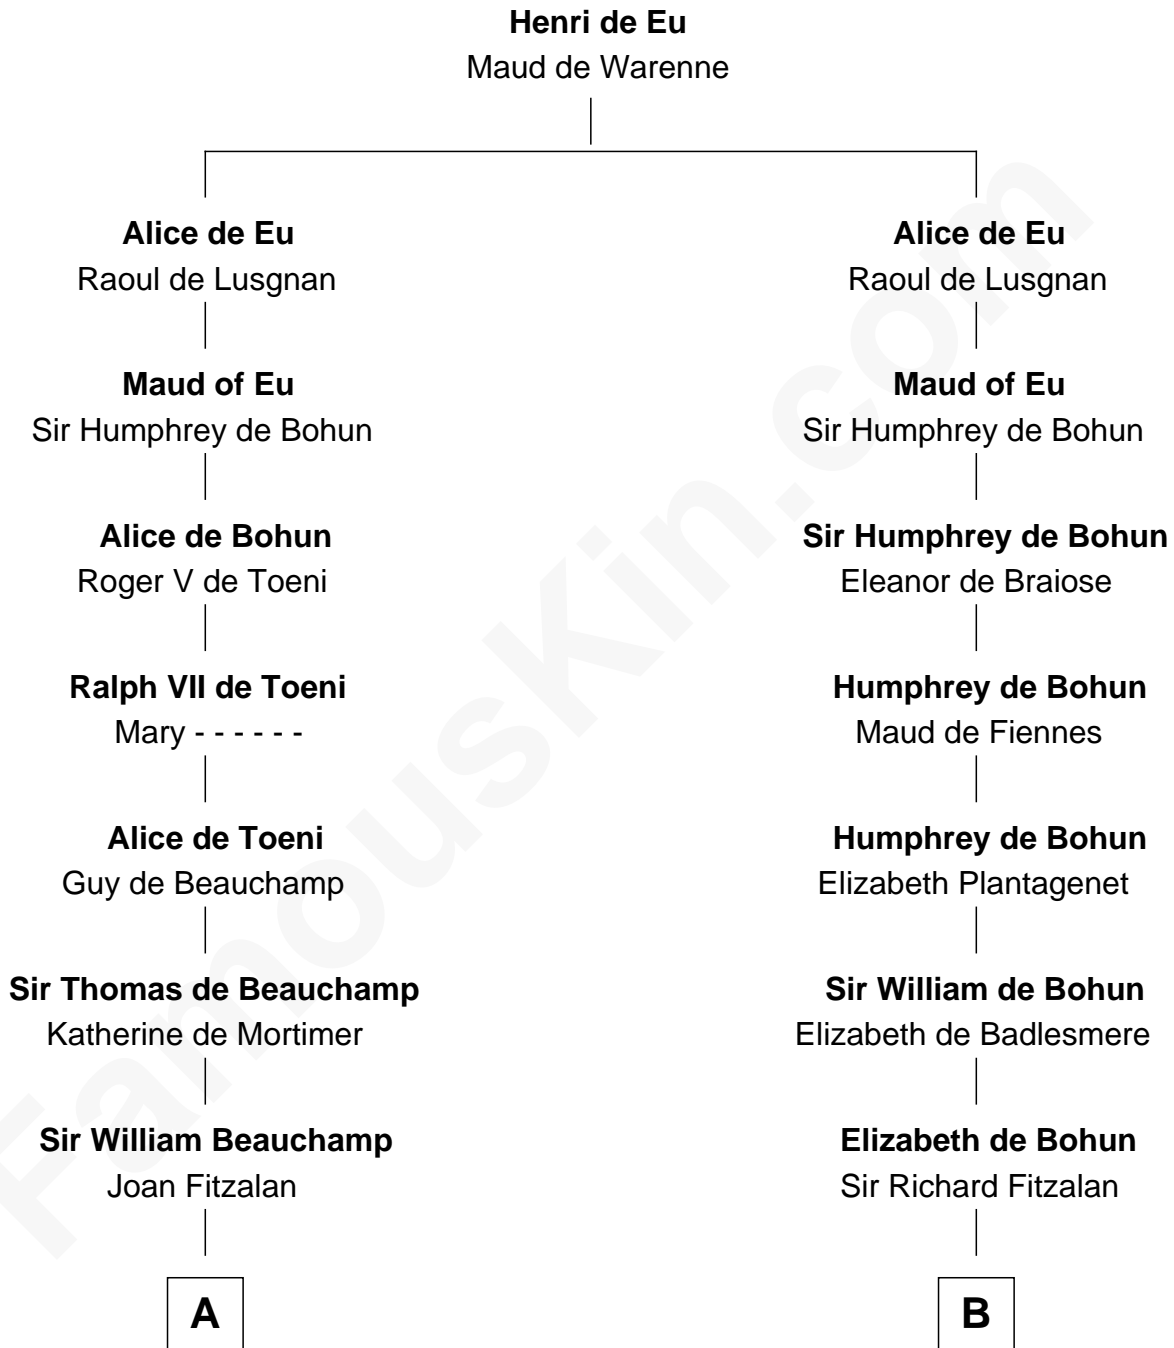

FamousKin.com

Relationship Chart of

Jay Gould

American Railroad "Robber Baron"

20th cousin 1 time removed of

Thomas Jefferson

3rd U.S. President and Signer of the Declaration of Independence

C

Eleazer Osborn
Hannah Bulkeley

Eleazer Osborn
Sarah Burr

Anna Osborn
Abraham Gould

John Burr Gould
Mary More

Jay Gould
"Robber Baron"

D

Col. William Randolph
Mary Isham

Isham Randolph
Jane Rogers

Jane Randolph
Peter Jefferson

Thomas Jefferson
3rd U.S. President

FamousKin.com