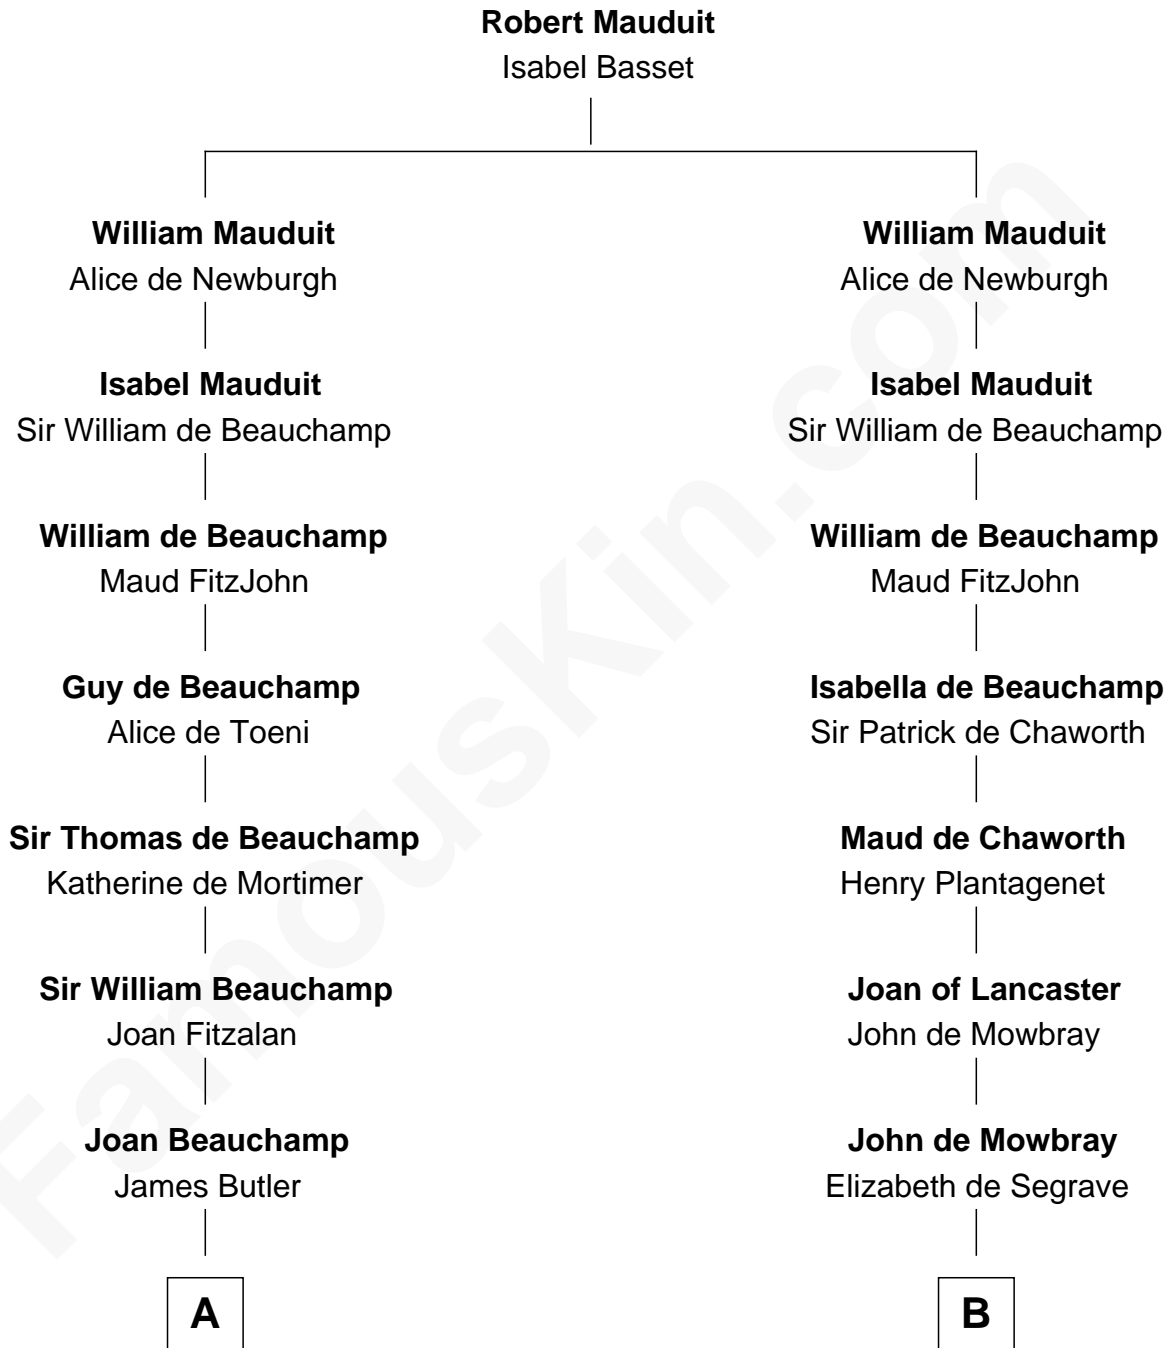

## Relationship Chart of

### Jay Gould

American Railroad "Robber Baron"

20th cousin of

### Thomas Jefferson

3rd U.S. President and Signer of the Declaration of Independence

**C**

**Eleazer Osborn**

Sarah Burr

**Anna Osborn**

Abraham Gould

**John Burr Gould**

Mary More

**Jay Gould**

*"Robber Baron"*

**D**

**Col. William Randolph**

Mary Isham

**Isham Randolph**

Jane Rogers