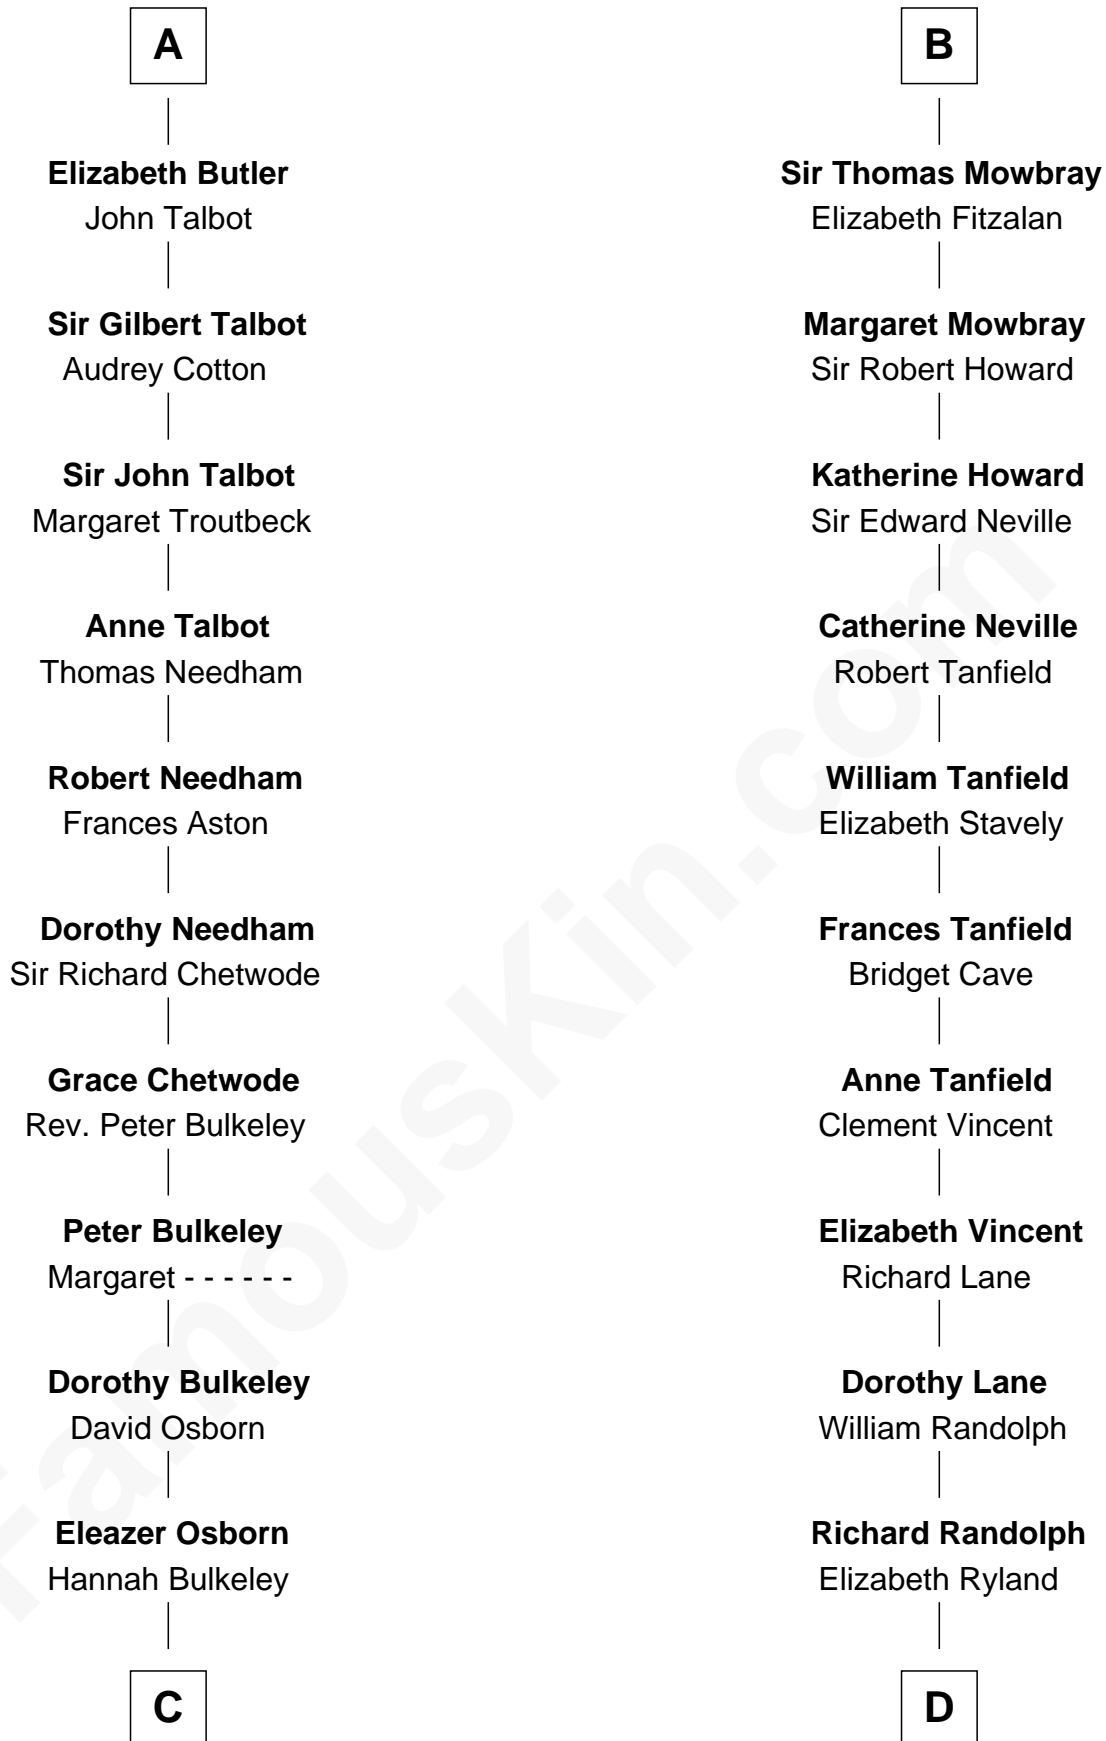

## Relationship Chart of

### Jay Gould

American Railroad "Robber Baron"

20th cousin of

### Thomas Jefferson

3rd U.S. President and Signer of the Declaration of Independence

**C**

**Eleazer Osborn**

Sarah Burr

**Anna Osborn**

Abraham Gould

**John Burr Gould**

Mary More

**Jay Gould**

*"Robber Baron"*

**D**

**Col. William Randolph**

Mary Isham

**Isham Randolph**

Jane Rogers