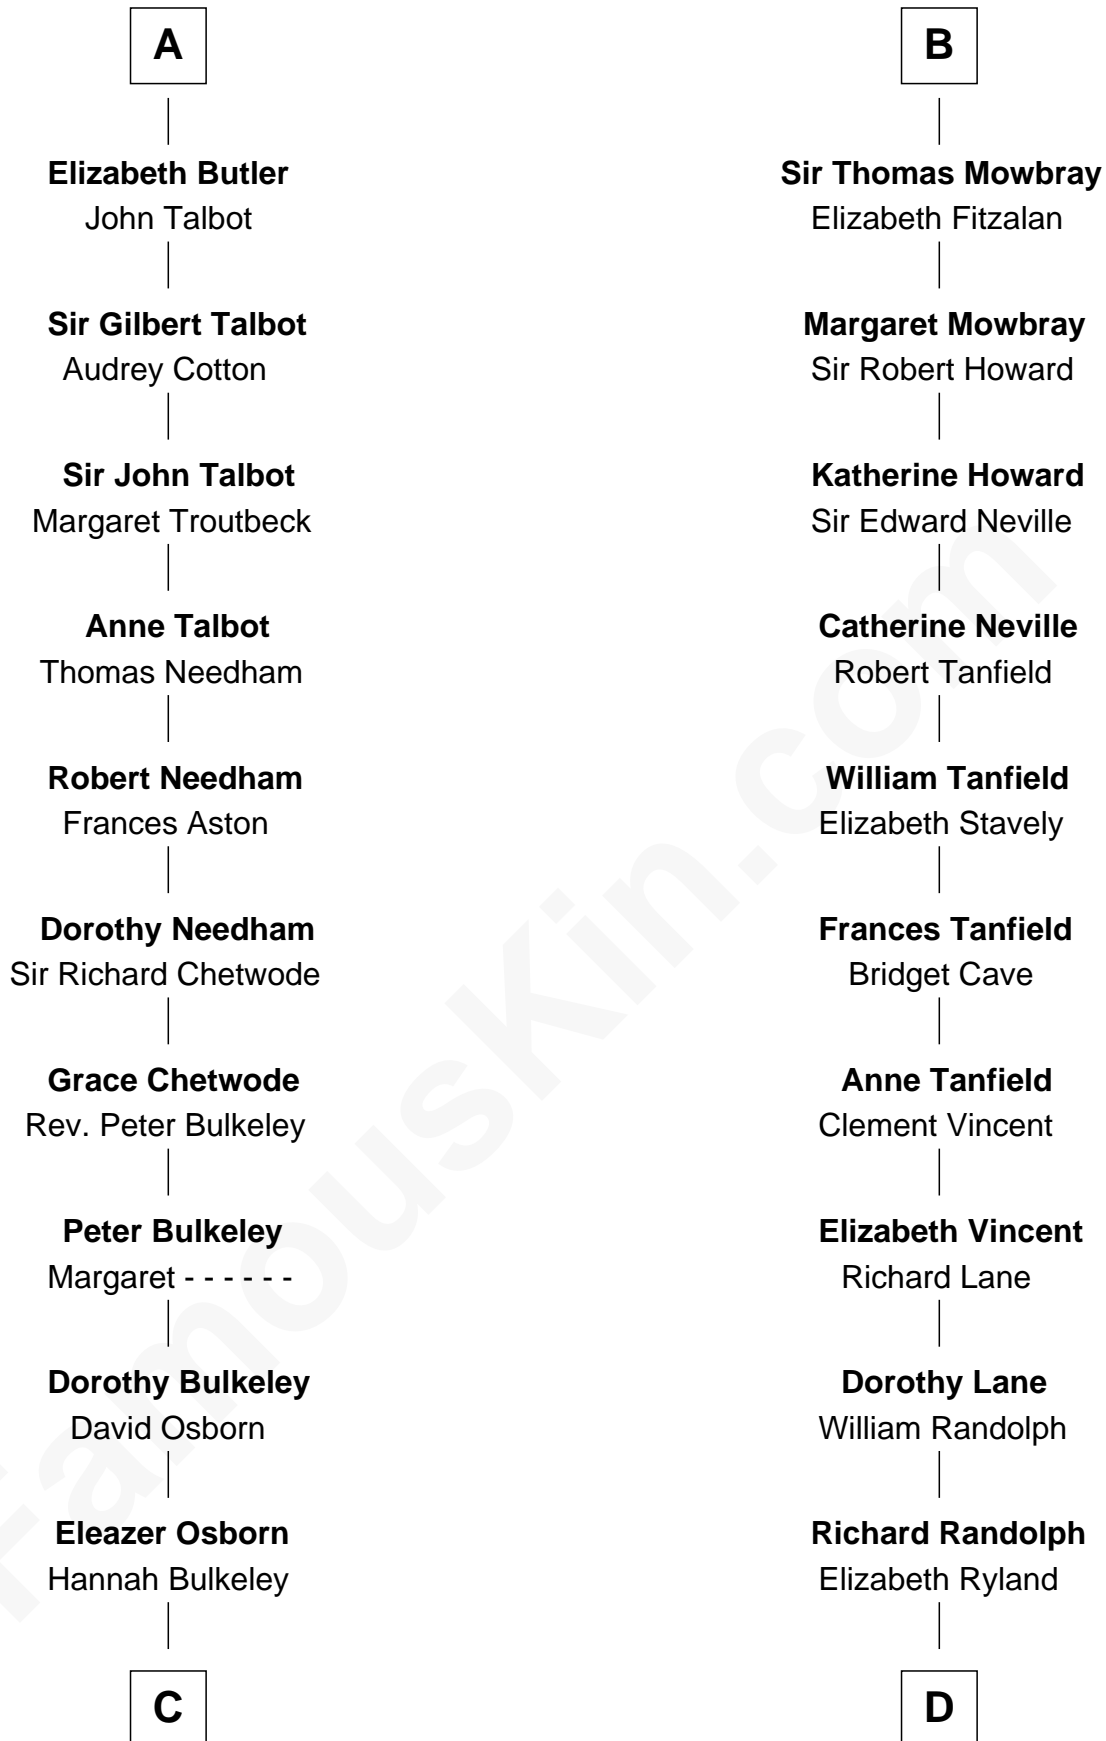

FamousKin.com

Relationship Chart of

Jay Gould

American Railroad "Robber Baron"

20th cousin of

Thomas Jefferson

3rd U.S. President and Signer of the Declaration of Independence

Waleran de Newburgh

Alice de Harcourt

C

Eleazer Osborn

Sarah Burr

Anna Osborn

Abraham Gould

John Burr Gould

Mary More

Jay Gould

"Robber Baron"

D

Col. William Randolph

Mary Isham

Isham Randolph

Jane Rogers

Jane Randolph