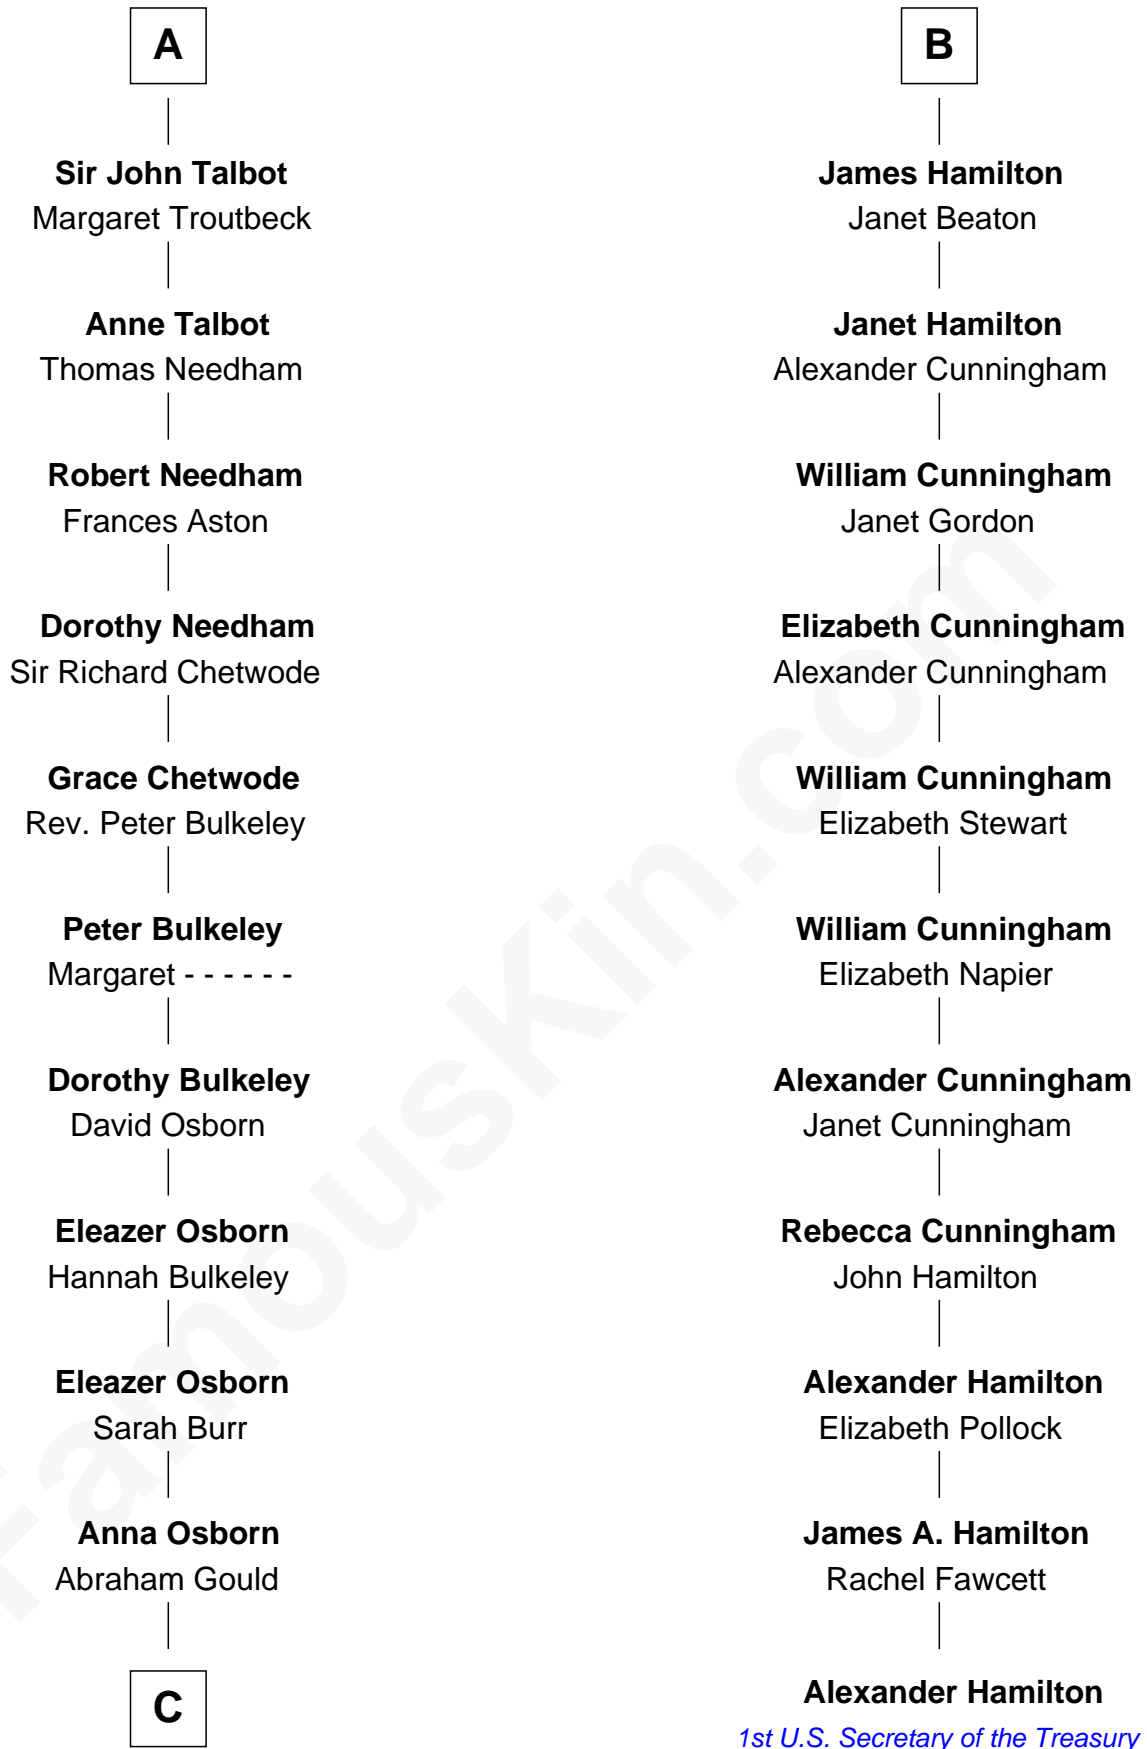

## Relationship Chart of

### Jay Gould

American Railroad "Robber Baron"

17th cousin 1 time removed of

**Alexander Hamilton**

1st U.S. Secretary of the Treasury

**C**

|  
**John Burr Gould**

Mary More

|  
**Jay Gould**

*"Robber Baron"*

FamousKin.com