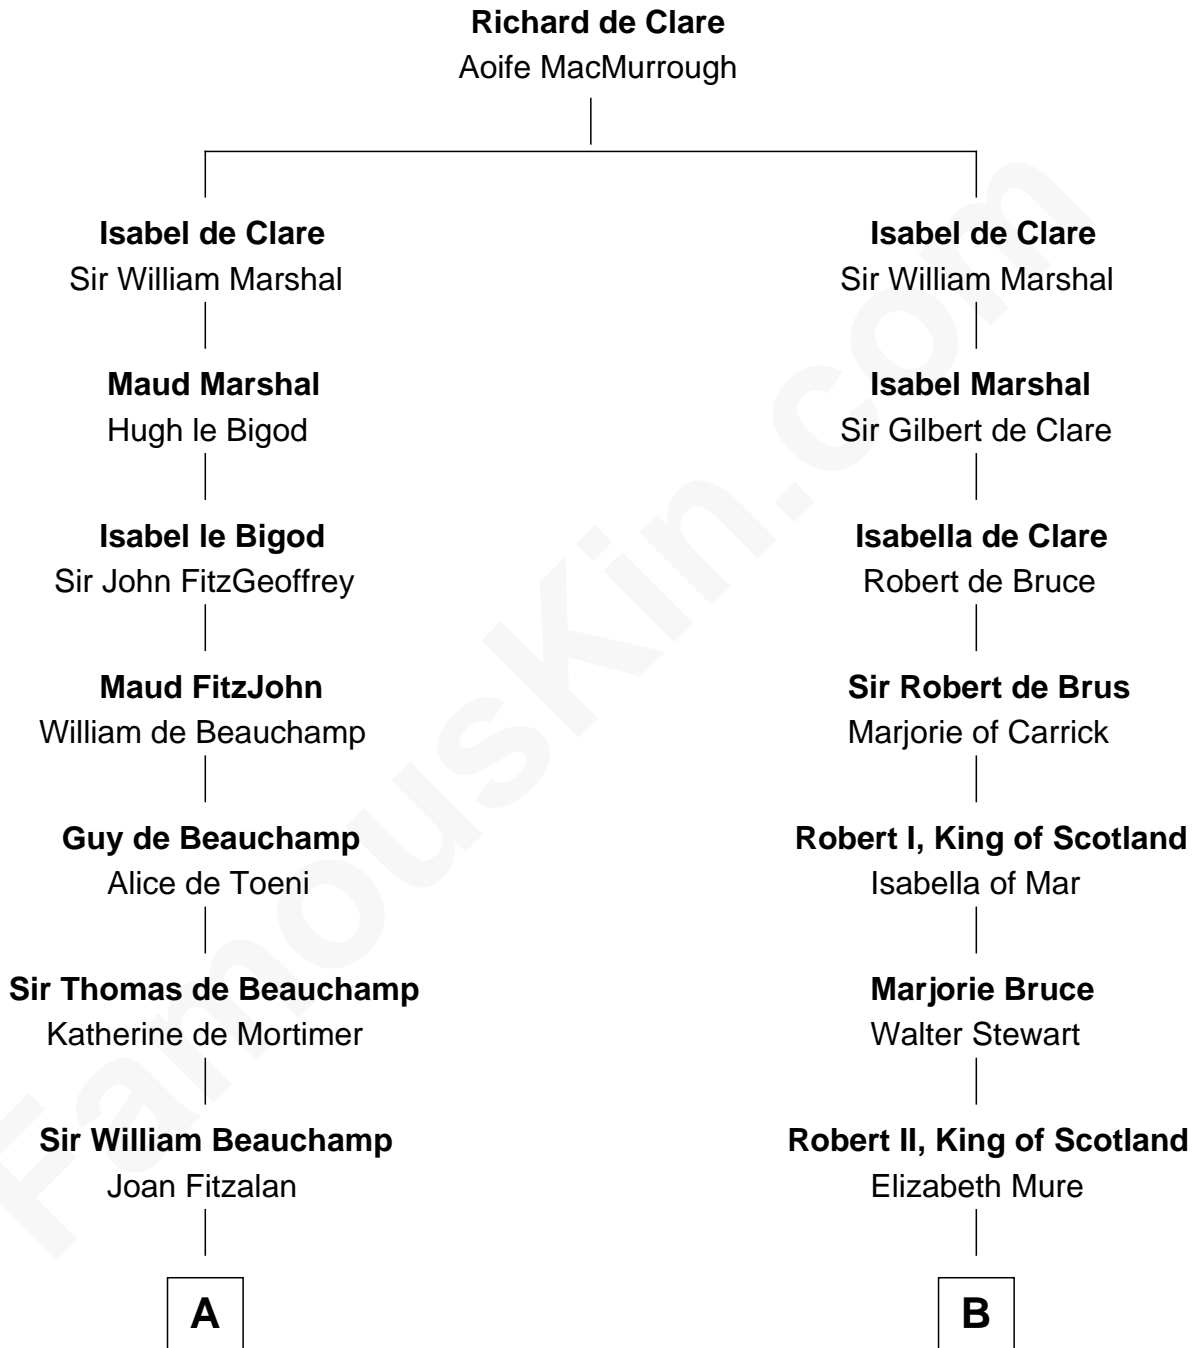

FamousKin.com

Relationship Chart of

Jay Gould

American Railroad "Robber Baron"

21st cousin of

Alexander Hamilton

1st U.S. Secretary of the Treasury