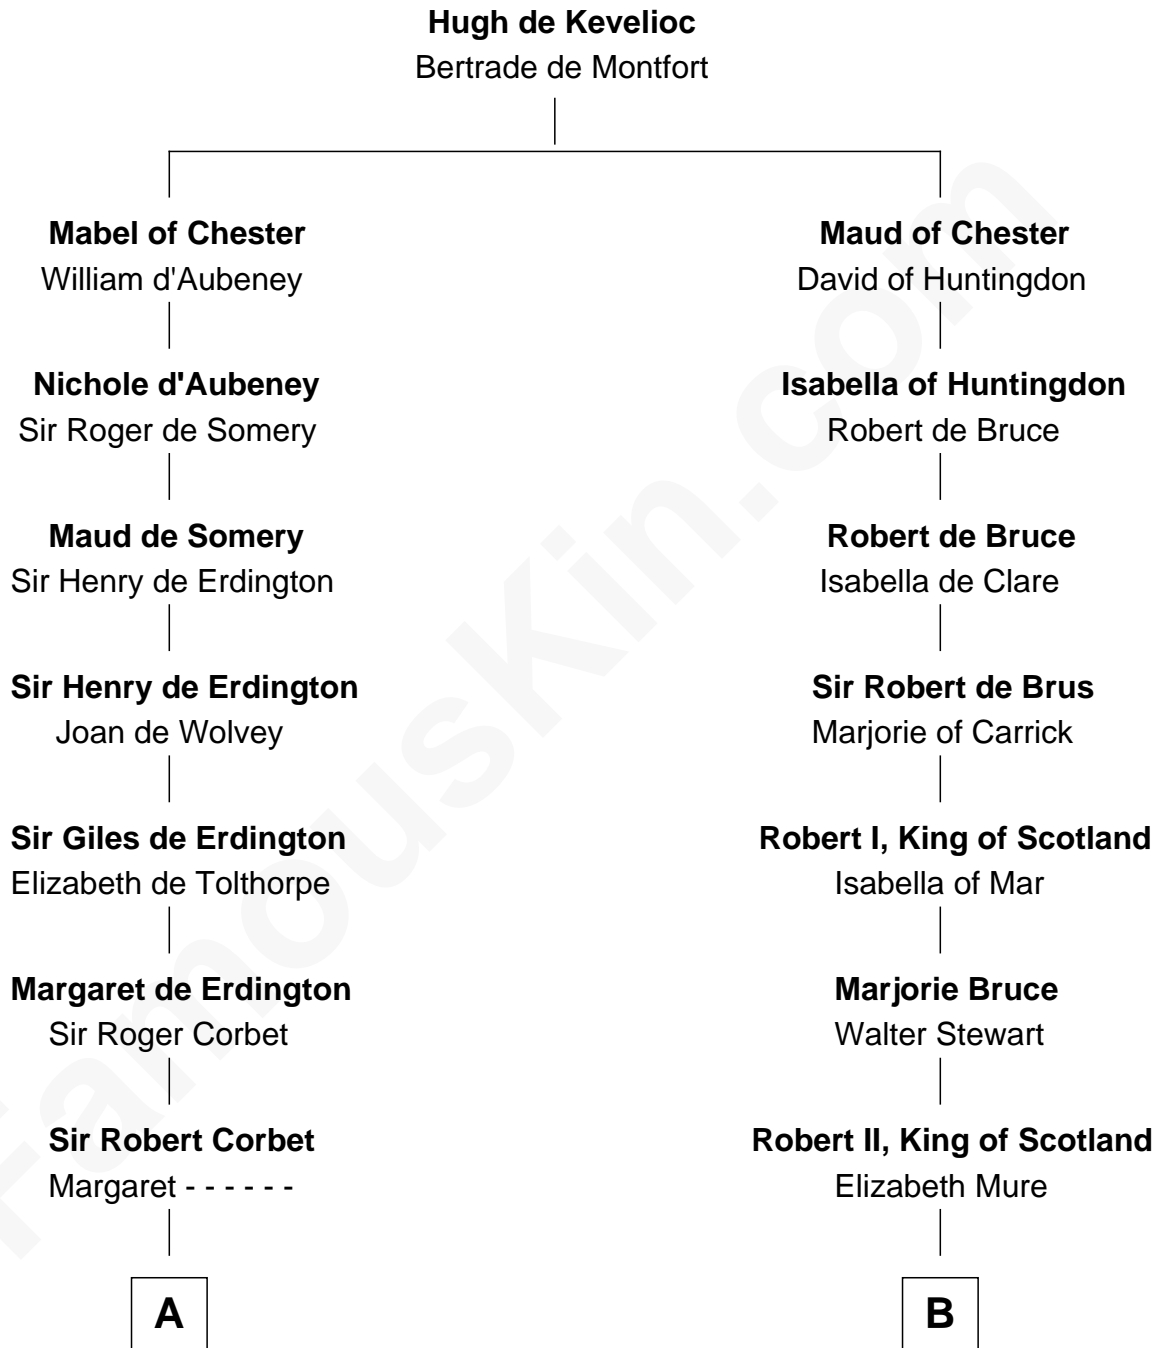

FamousKin.com

Relationship Chart of Jay Gould

American Railroad "Robber Baron"

19th cousin 2 times removed of

Alexander Hamilton

1st U.S. Secretary of the Treasury

C

Anna Osborn
Abraham Gould

John Burr Gould
Mary More

Jay Gould
"Robber Baron"

D

Alexander Cunningham
Janet Cunningham

Rebecca Cunningham
John Hamilton

Alexander Hamilton
Elizabeth Pollock

James A. Hamilton
Rachel Fawcett

Alexander Hamilton
1st U.S. Secretary of the Treasury