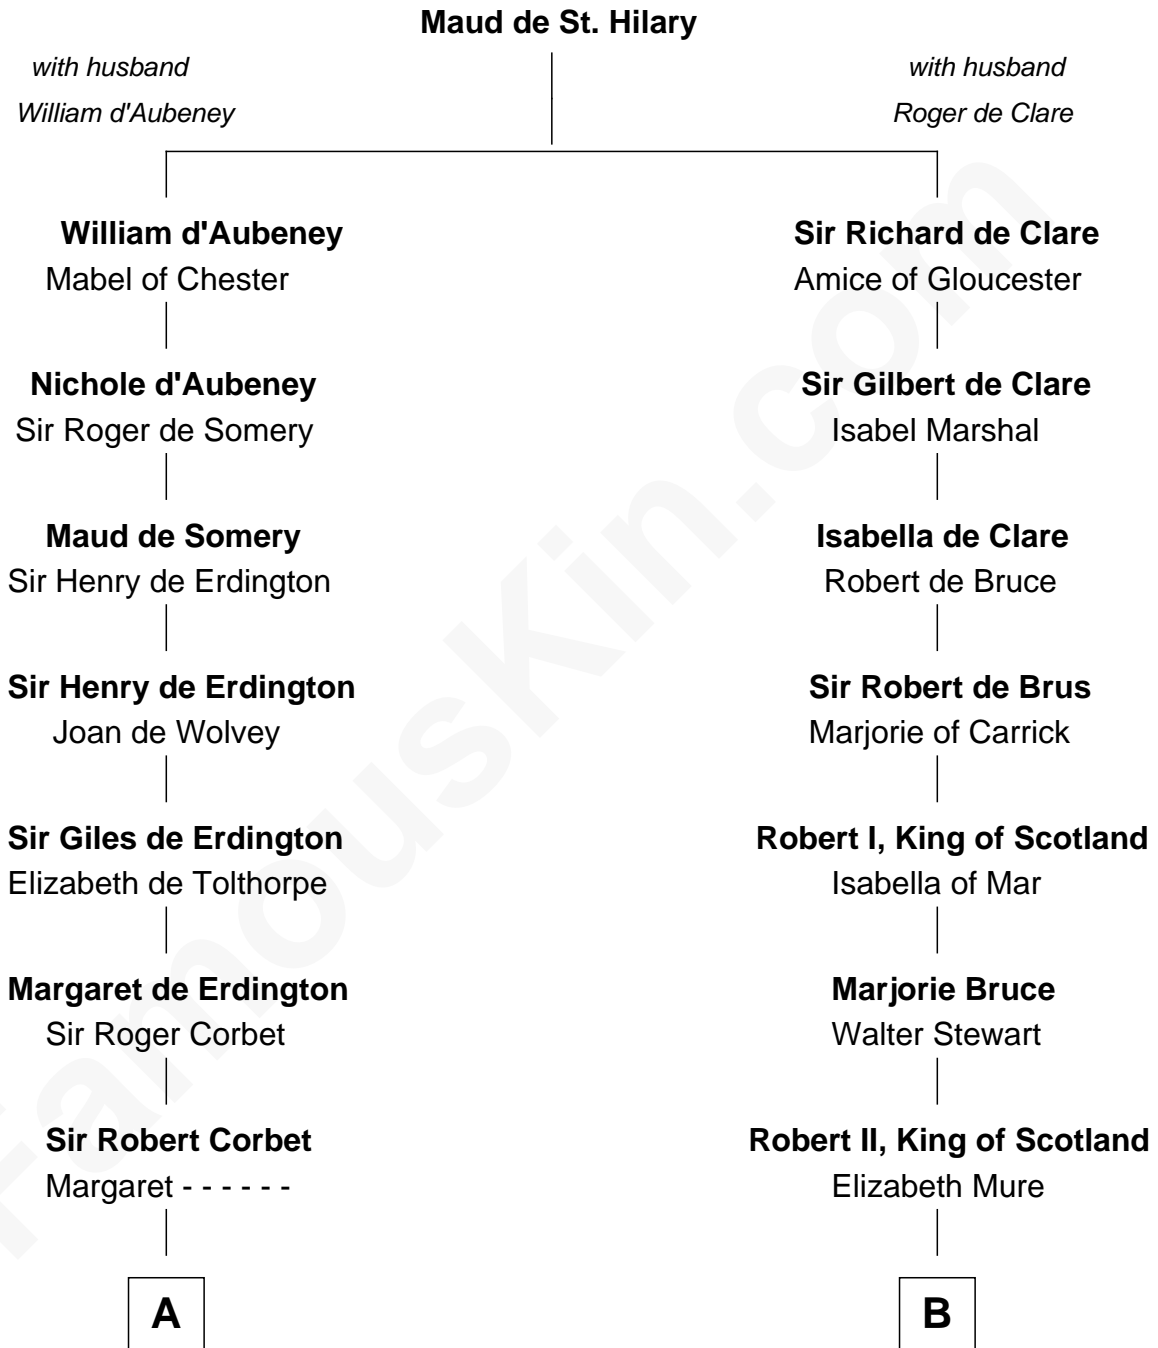

# FamousKin.com

## Relationship Chart of Jay Gould

American Railroad "Robber Baron"

19th cousin 2 times removed of

**Alexander Hamilton**

1st U.S. Secretary of the Treasury

**C**

**Anna Osborn**  
Abraham Gould

**John Burr Gould**  
Mary More