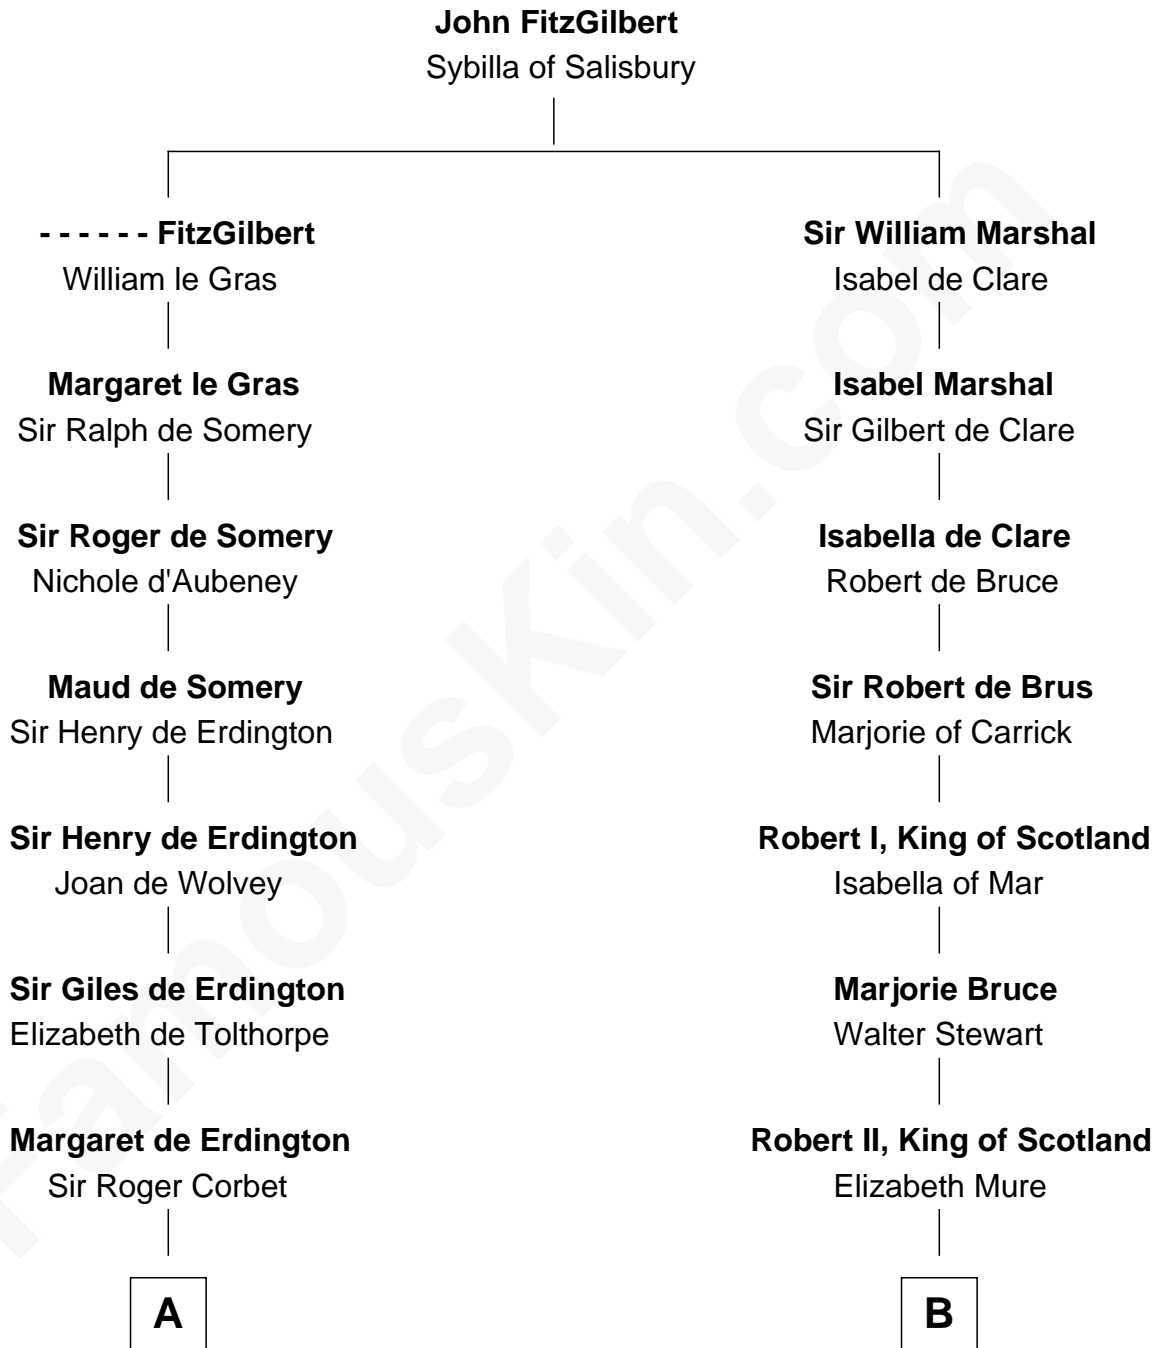

FamousKin.com

Relationship Chart of

Jay Gould

American Railroad "Robber Baron"

20th cousin 1 time removed of

Alexander Hamilton

1st U.S. Secretary of the Treasury

C

Eleazer Osborn

Sarah Burr

Anna Osborn

Abraham Gould

John Burr Gould

Mary More

Jay Gould

"Robber Baron"