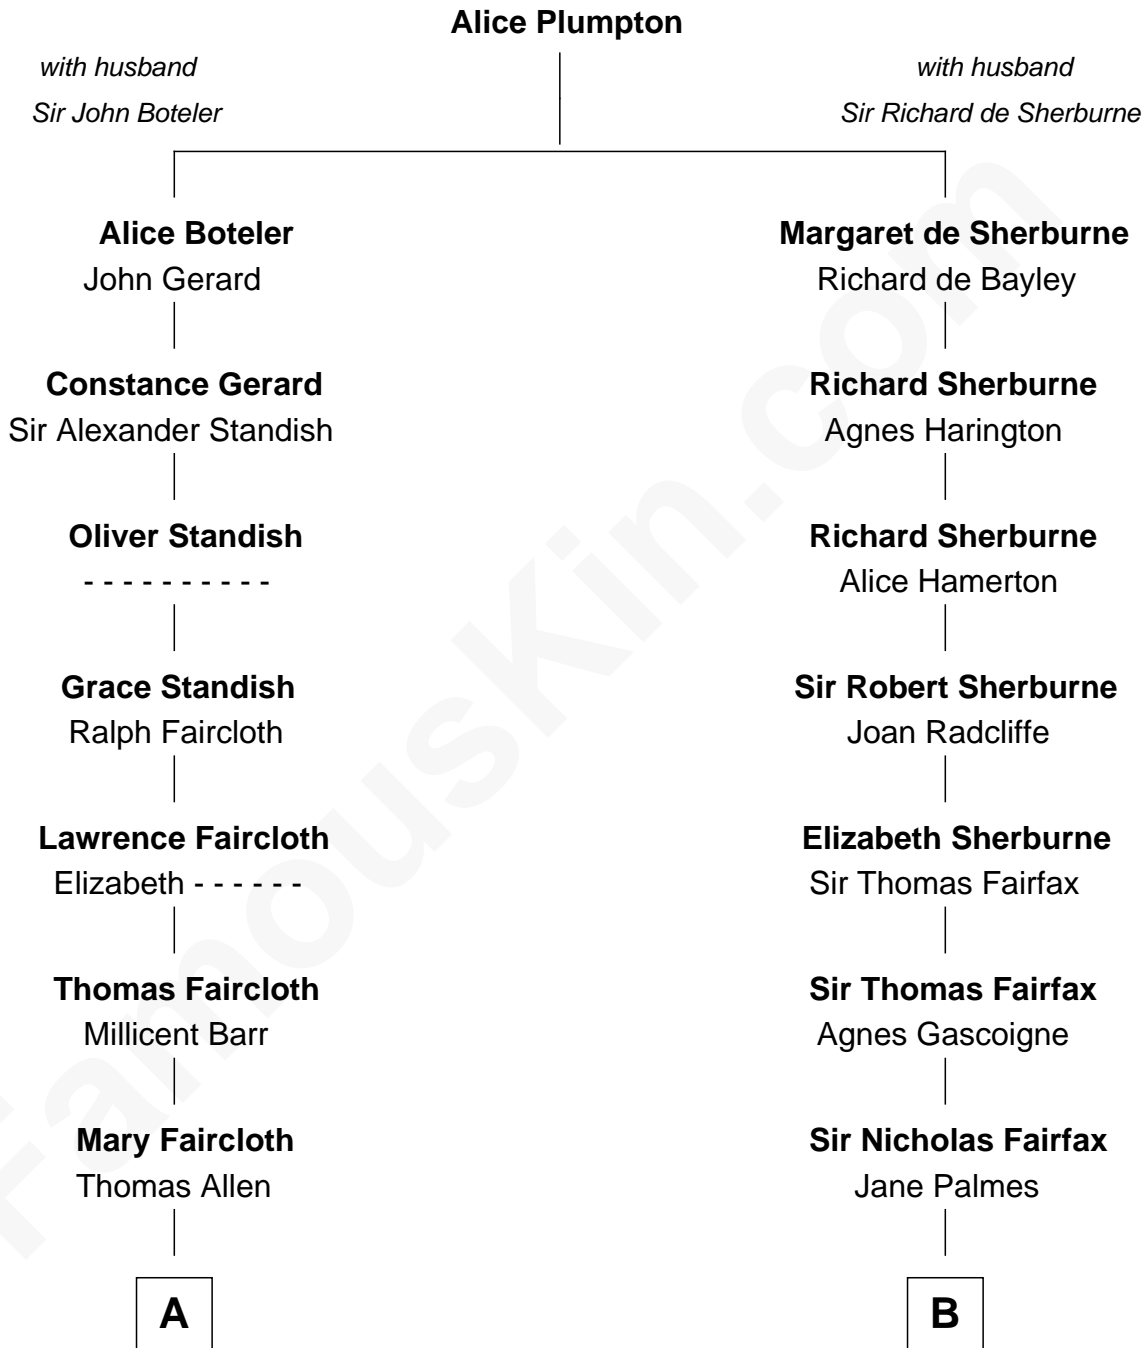

FamousKin.com

Relationship Chart of

Jay Gould

American Railroad "Robber Baron"

15th cousin 5 times removed of

Princess Diana

Princess of Wales

C

Charles Robert Spencer

Margaret Baring

Albert Edward John Spencer

Cynthia Elinor Beatrix Hamilton

Edward John Spencer

Frances Ruth Burke Roche

Princess Diana

Princess of Wales