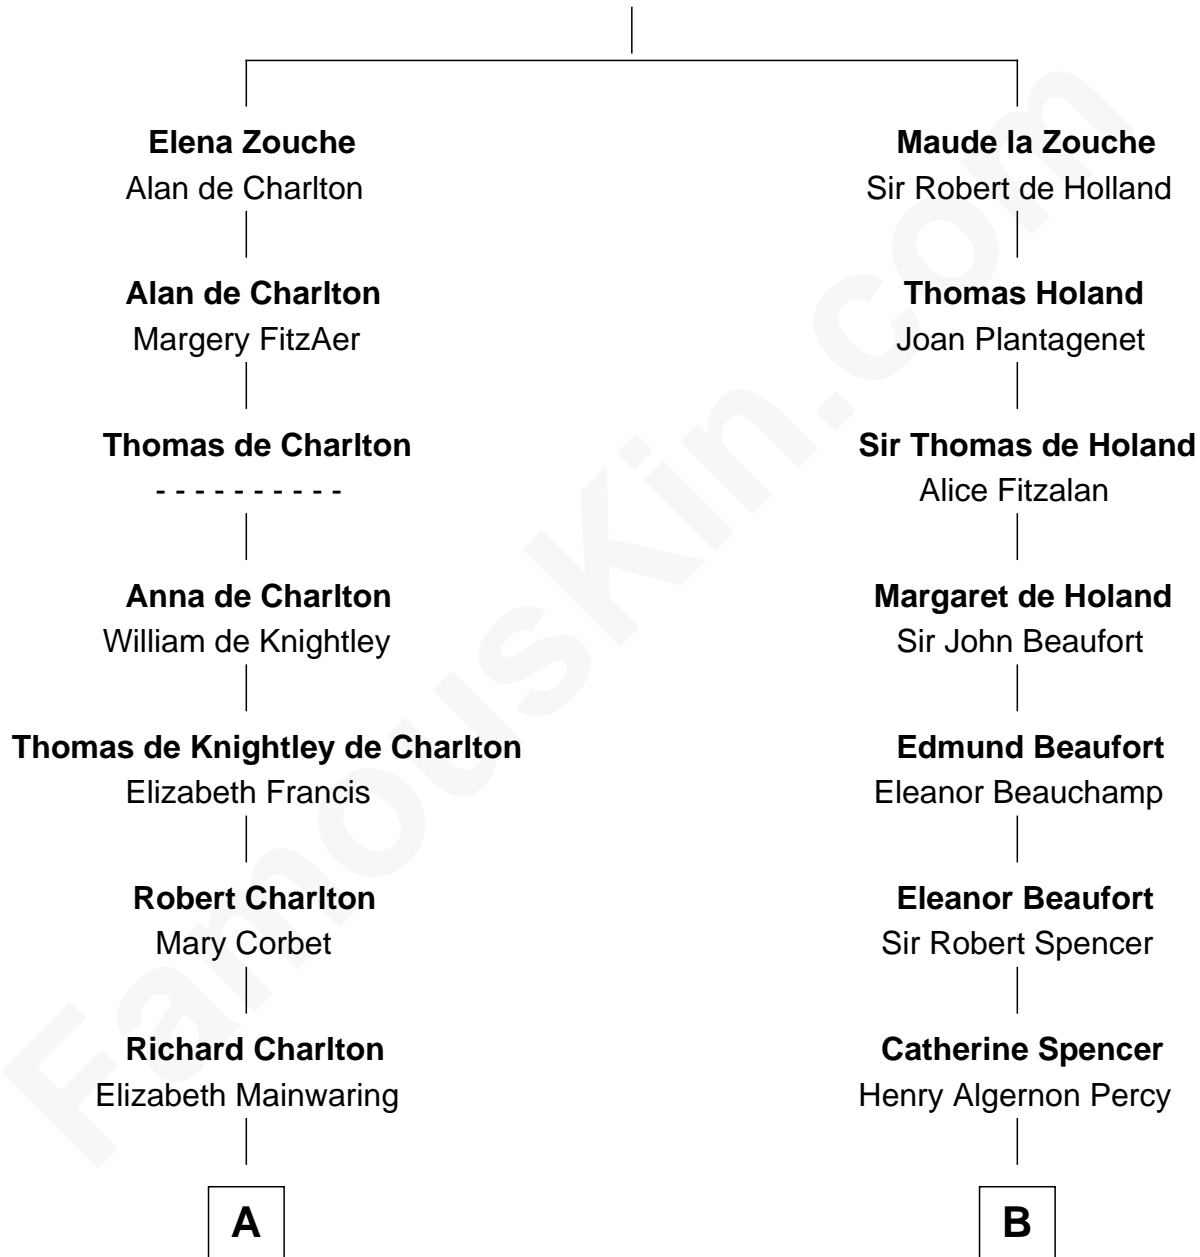

## Relationship Chart of

### Jay Gould

American Railroad "Robber Baron"

17th cousin 4 times removed of

**Princess Diana**

Princess of Wales

**Sir Alan la Zouche**

Eleanor de Segrave

**C**

**Frederick Spencer**

Adelaide Horatia Elizabeth Seymour

**Charles Robert Spencer**

Margaret Baring

**Albert Edward John Spencer**

Cynthia Elinor Beatrix Hamilton

**Edward John Spencer**

Frances Ruth Burke Roche

**Princess Diana**

*Princess of Wales*

FamousKin.com