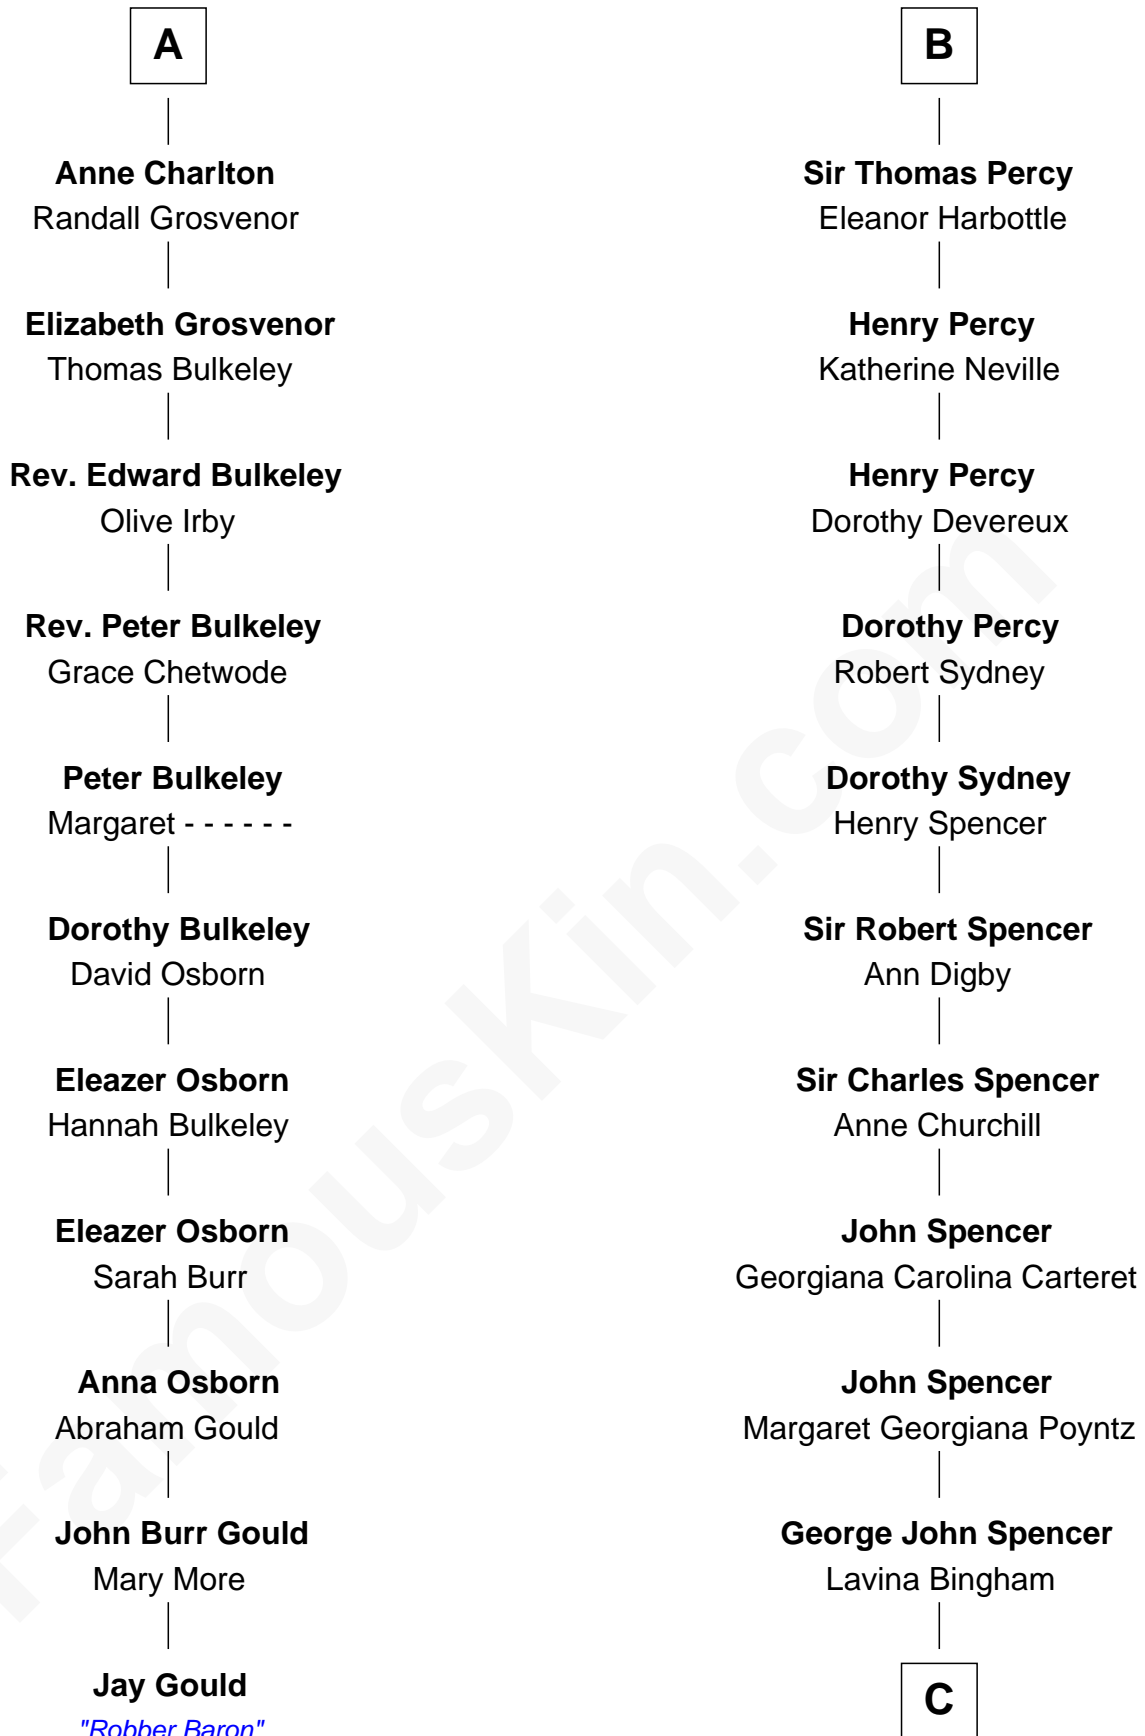

## Relationship Chart of

### Jay Gould

American Railroad "Robber Baron"

17th cousin 4 times removed of

**Princess Diana**

Princess of Wales

**Sir Alan la Zouche**

Eleanor de Segrave

**C**

**Frederick Spencer**

Adelaide Horatia Elizabeth Seymour

**Charles Robert Spencer**

Margaret Baring

**Albert Edward John Spencer**

Cynthia Elinor Beatrix Hamilton

**Edward John Spencer**

Frances Ruth Burke Roche

**Princess Diana**

*Princess of Wales*

FamousKin.com