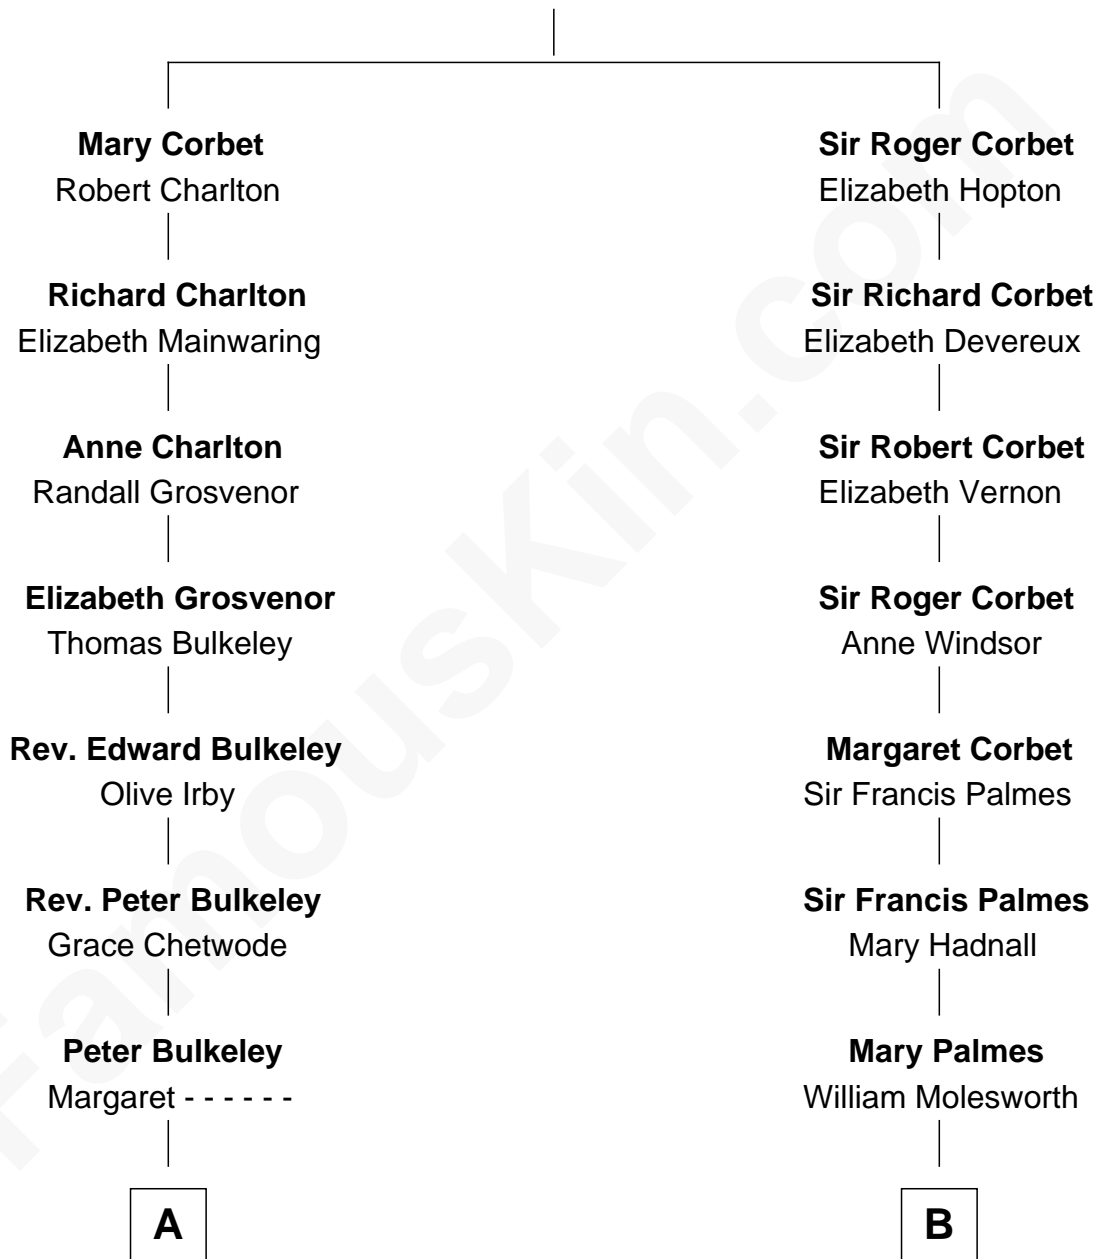

## Relationship Chart of

### Jay Gould

American Railroad "Robber Baron"

12th cousin 6 times removed of

**Prince William**

Prince of Wales

**Sir Robert Corbet**

Margaret - - - - -

C

**Princess Diana Frances Spencer**  
Charles III, King of the United Kingdom

**Prince William**  
*Prince of Wales*

FamousKin.com