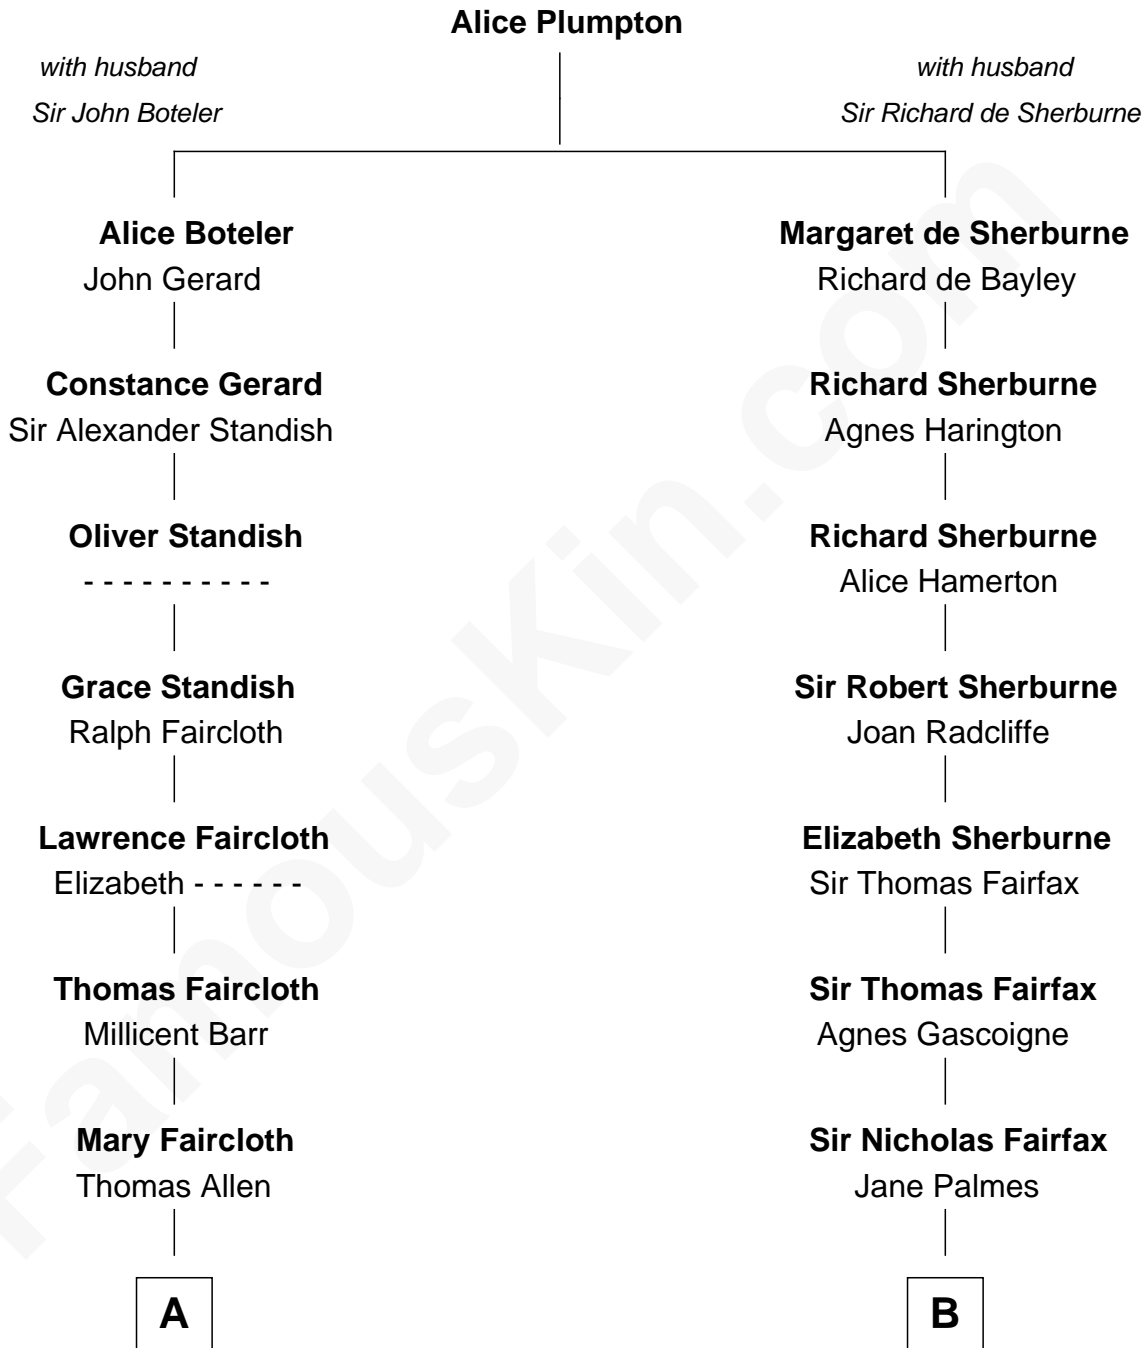

FamousKin.com

Relationship Chart of

Jay Gould

American Railroad "Robber Baron"

15th cousin 6 times removed of

Prince William

Prince of Wales

C

Charles Robert Spencer

Margaret Baring

Albert Edward John Spencer

Cynthia Elinor Beatrix Hamilton

Edward John Spencer

Frances Ruth Burke Roche

Princess Diana Frances Spencer

Charles III, King of the United Kingdom