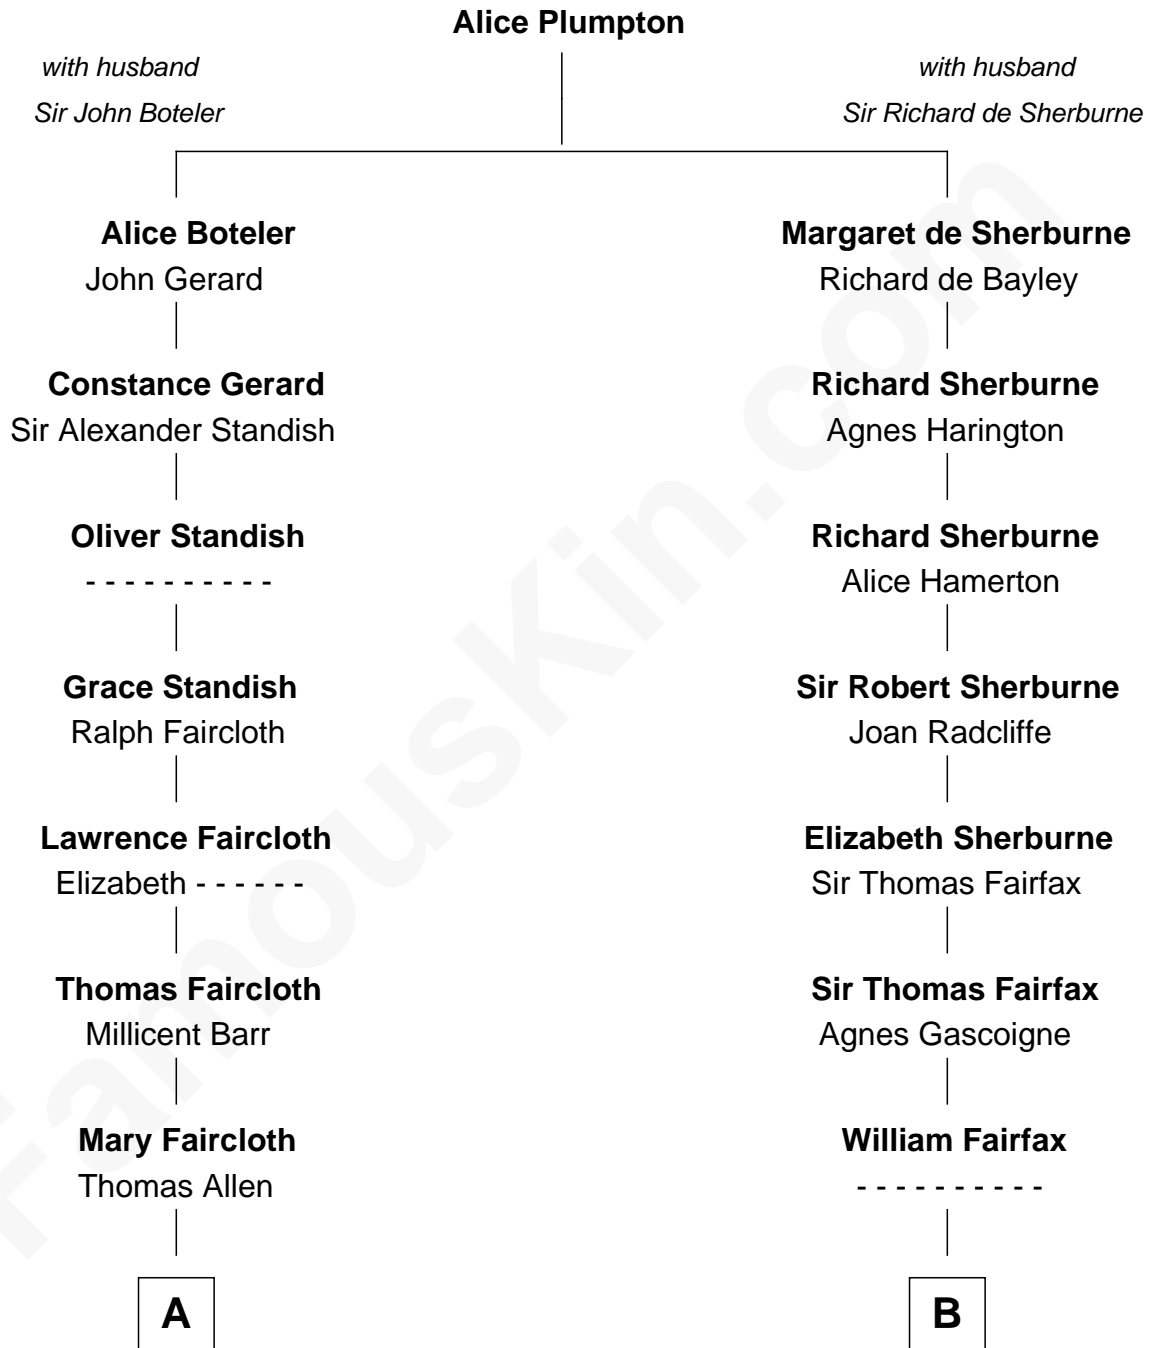

FamousKin.com

Relationship Chart of

Jay Gould

American Railroad "Robber Baron"

15th cousin 5 times removed of

Catherine Middleton

Princess of Wales

C

Olive Christina Lupton
Richard Noel Middleton

Peter Francis Middleton
Valerie Glassborow

Michael Francis Middleton
Carole Elizabeth Goldsmith

Catherine Middleton
Princess of Wales