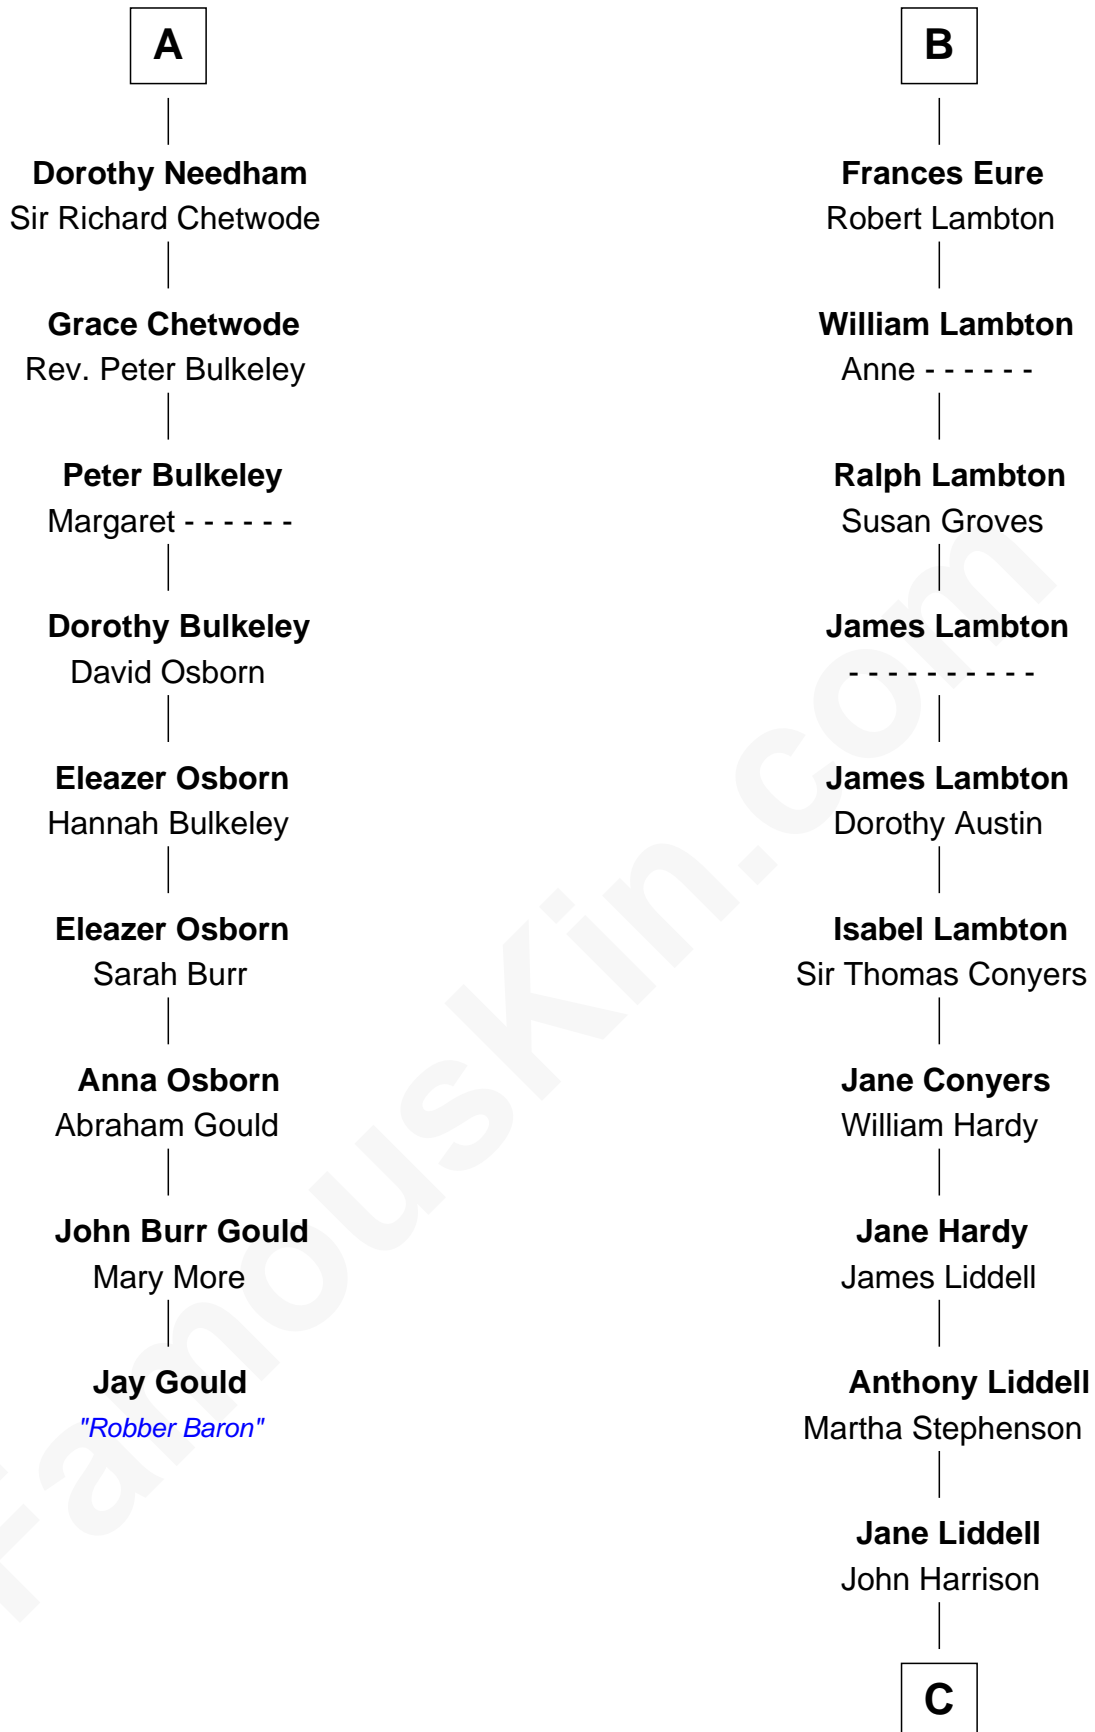

FamousKin.com

Relationship Chart of

Jay Gould

American Railroad "Robber Baron"

15th cousin 6 times removed of

Catherine Middleton

Princess of Wales

C

John Harrison

Jane Hill

Thomas Harrison

Elizabeth Mary Temple

Dorothy Harrison

Ronald John James Goldsmith

Carole Elizabeth Goldsmith

Michael Francis Middleton